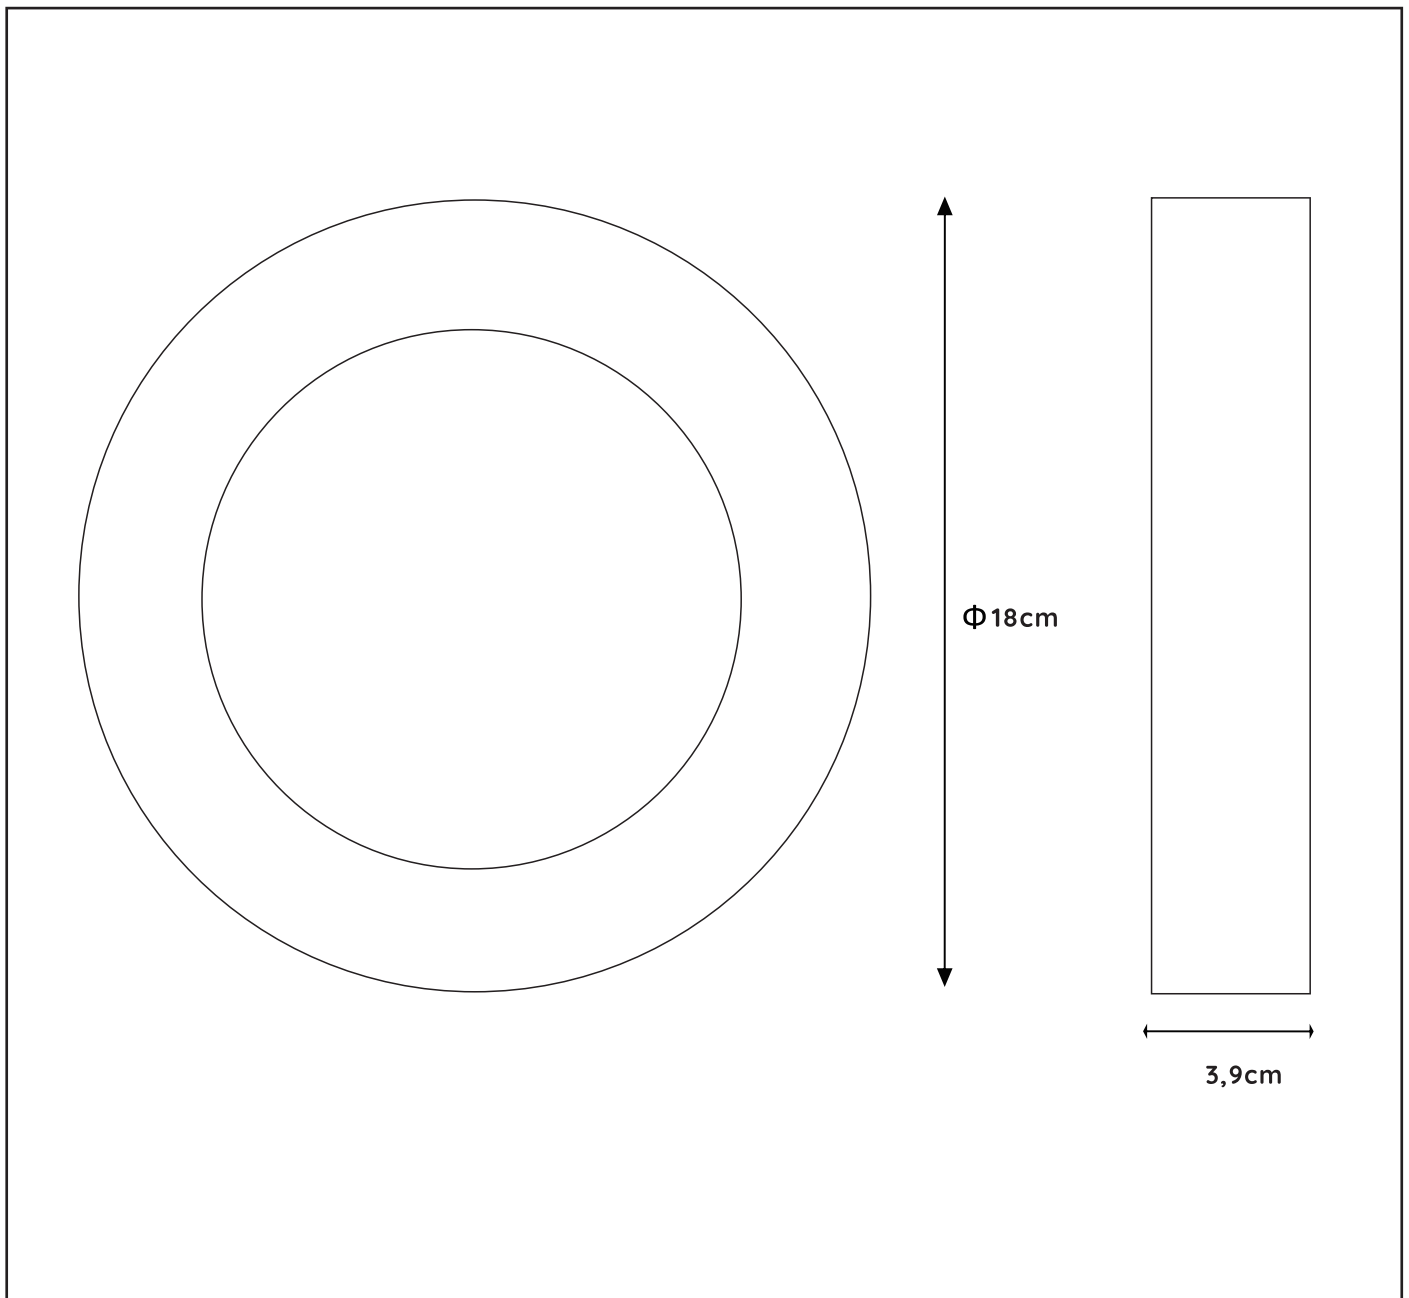

For more specifications, dimensions please visit

www.lucide.com