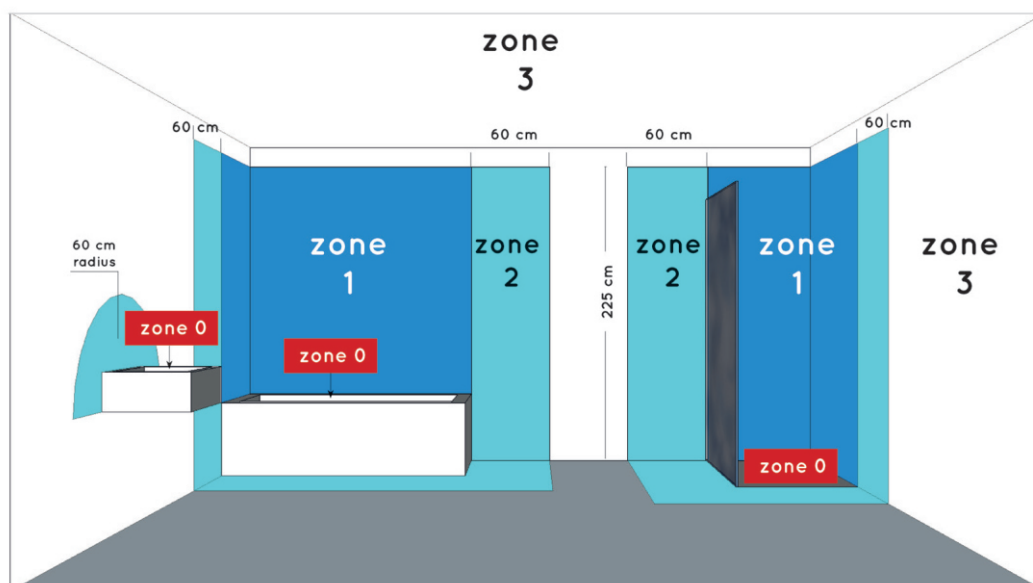

Installation of items in bathroom:

IP classifications

zone 0

zone 1
minimum

IP65

zone 2
minimum

IP44

zone 3
minimum

IP21

Product specifications

Dimmable : Yes

Light direction : Around(diffuser)

Adjustable in height : Not adjustable In Height
(Before Installation)

Directional : 110°

Cable : No cable On Product

Cable length : - cm

Sensor : Without Sensor

Control : Light Switch Control

IP-Class : 44

Electric class : 2

Light source including ?: Yes

Lamp socket : No

Light source number : 54

Power requirements : 220-240V~50Hz

Bulb type & maximum wattage : SMD 4014 LED 11W

For more specifications of
this product please visit
www.lucide.com