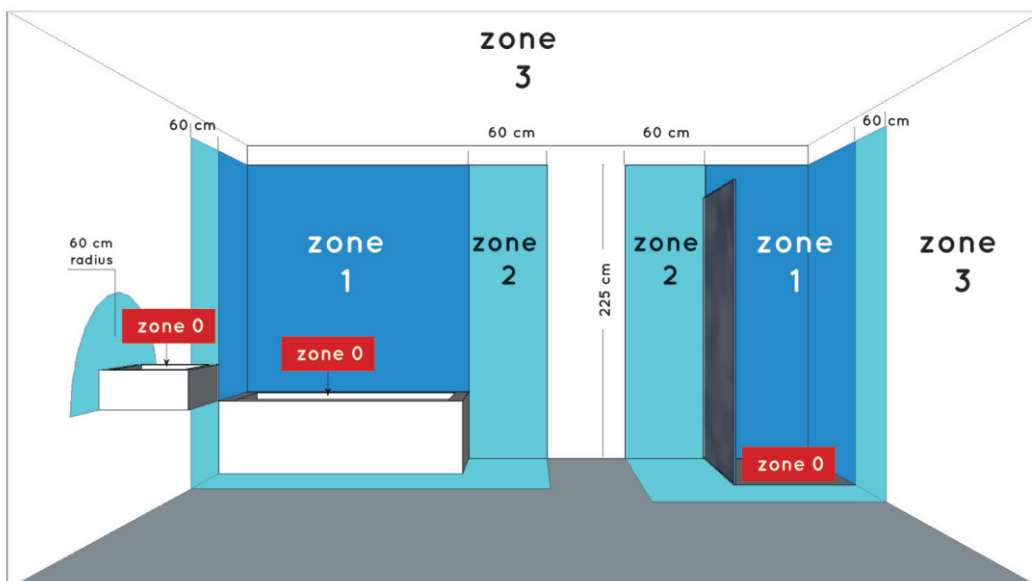

IP classifications

zone 0

zone 1
minimum

IP65

zone 2
minimum

IP44

zone 3
minimum

IP21

For more specifications of
this product please visit
www.lucide.com