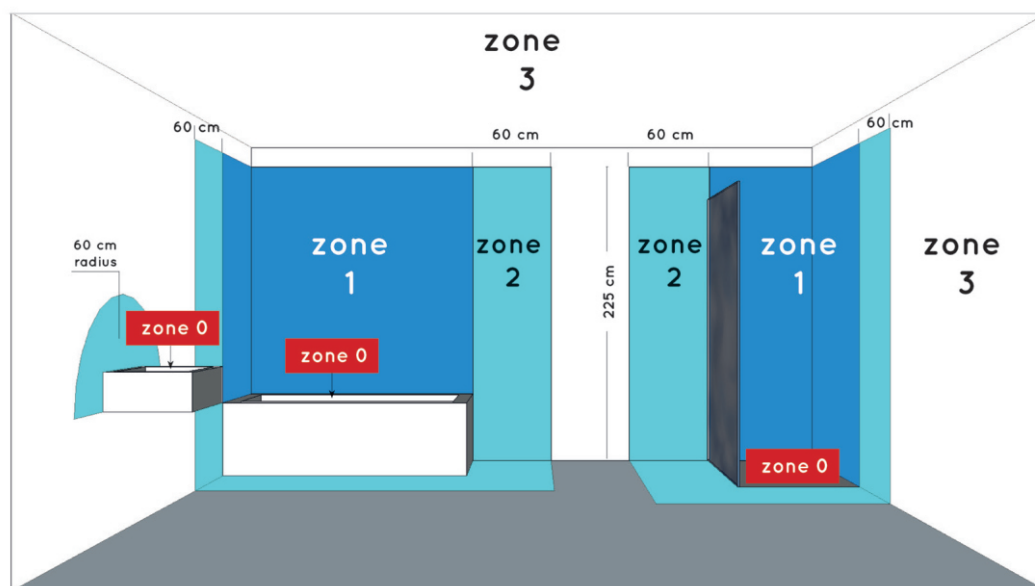

IP classifications

zone 0

zone 1
minimum

zone 2
minimum

zone 3
minimum

For more specifications of
this product please visit
www.lucide.com