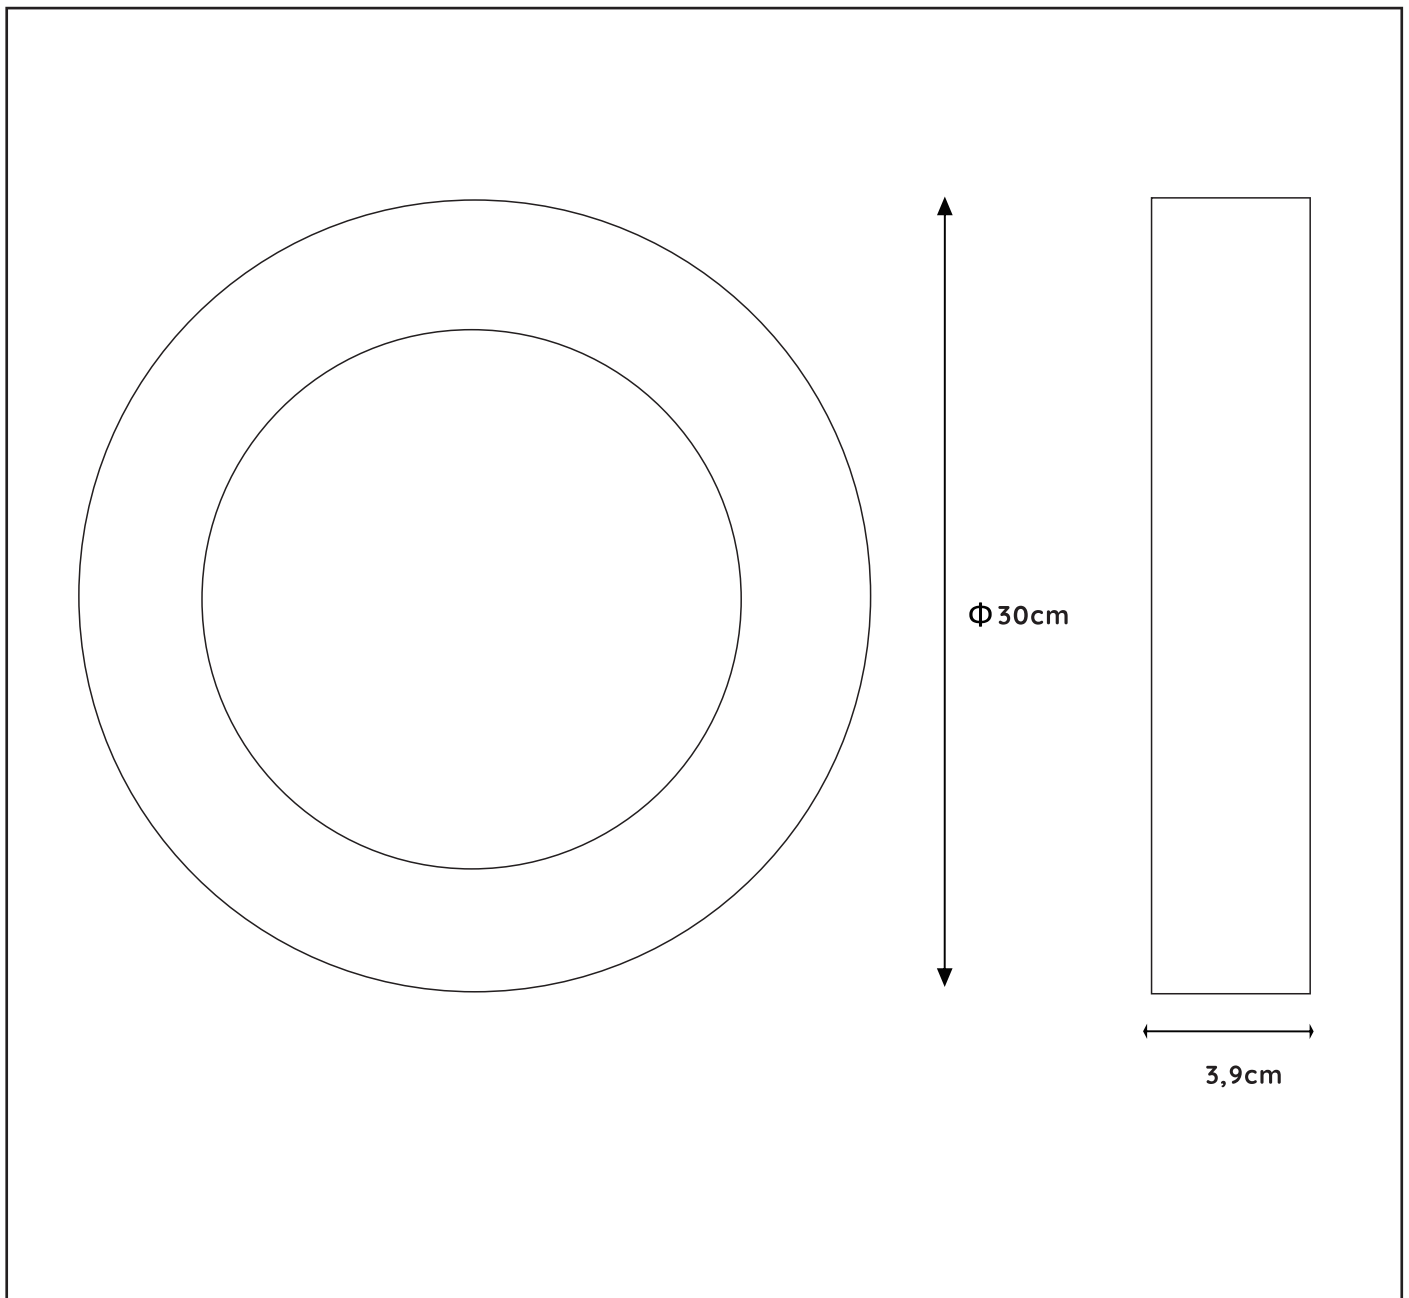

For more specifications, dimensions please visit

www.lucide.com