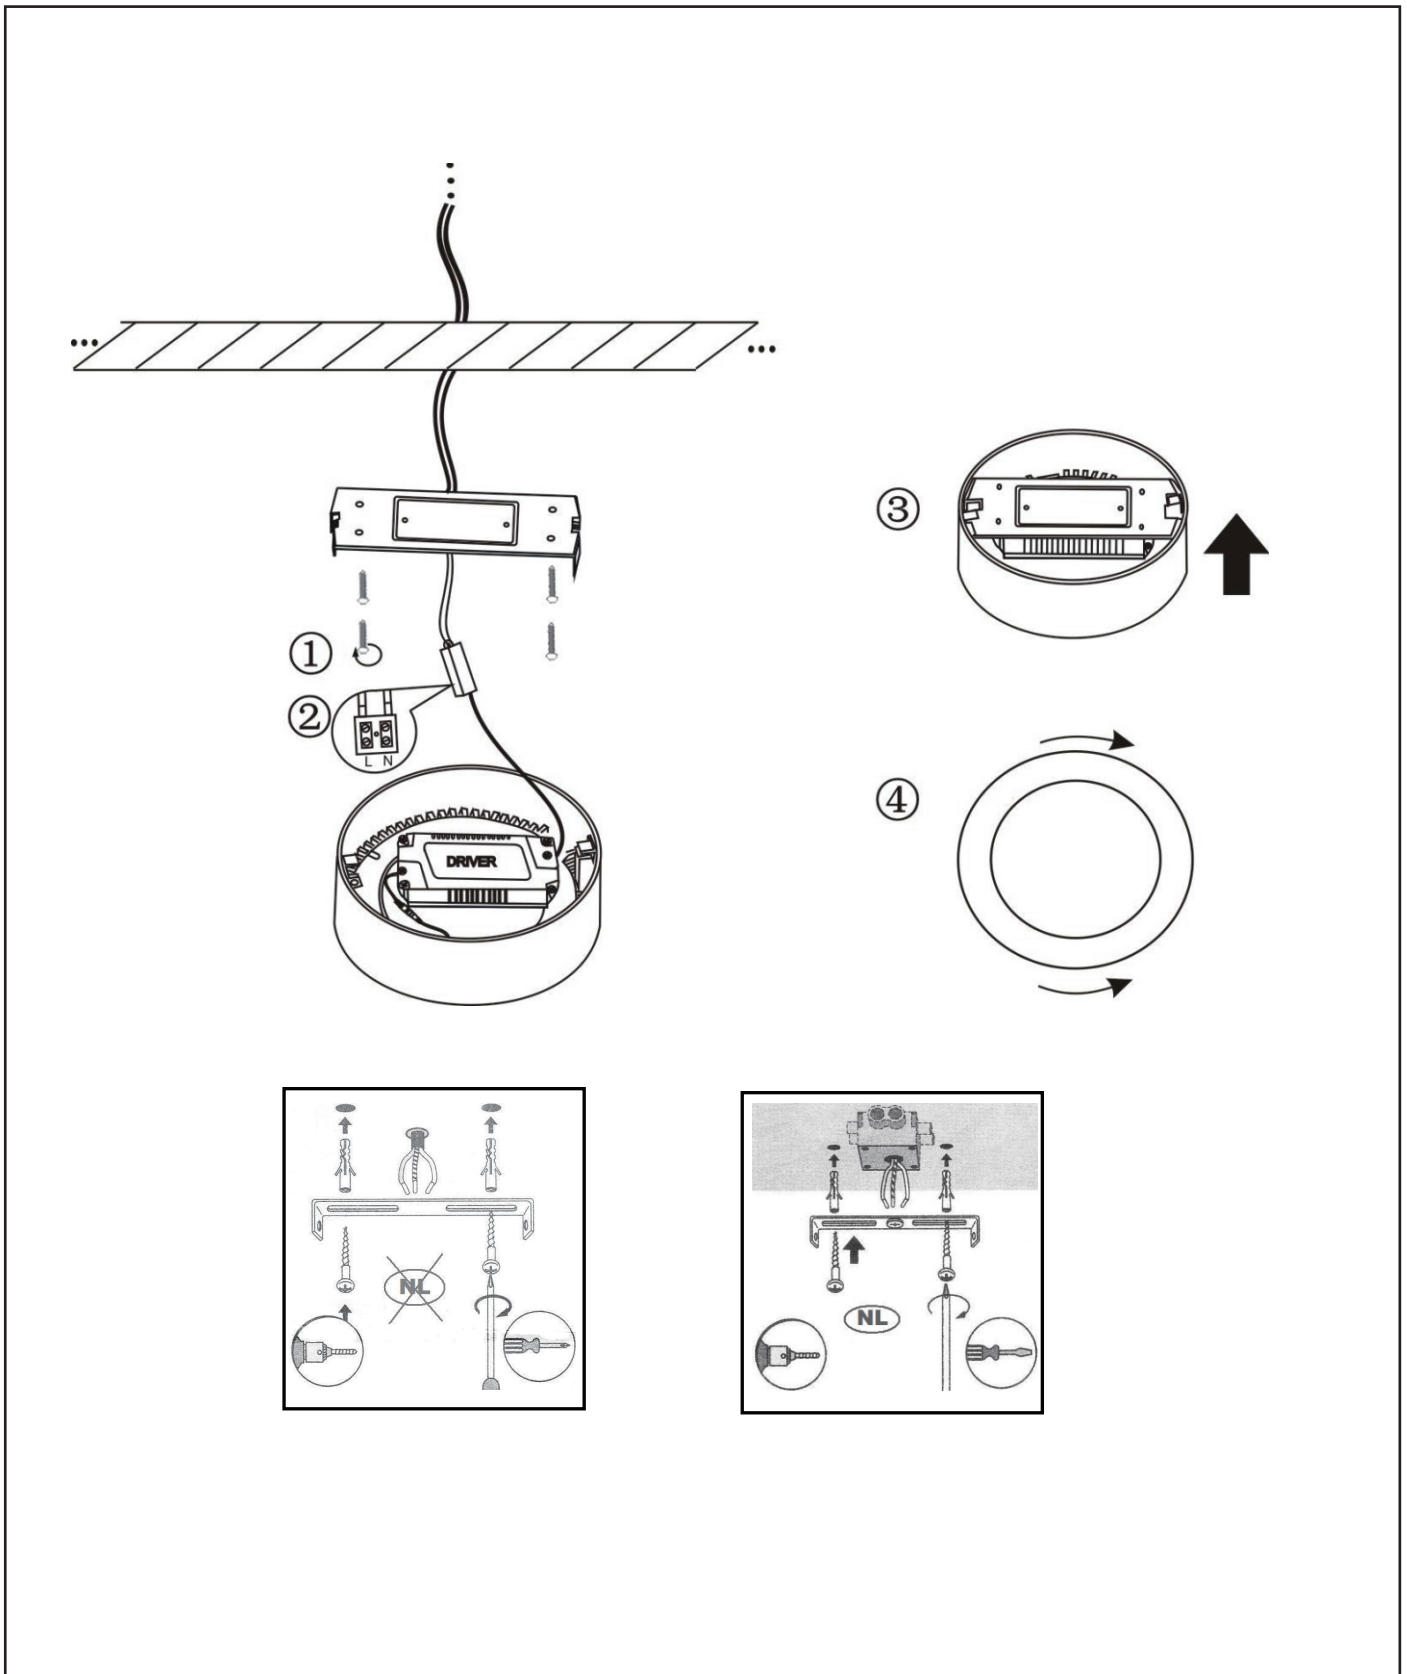

LUCIDE

GENERAL SPECIFICATION

item number : 28116/30/30

EAN code : 5411212281234

item number : 28116/30/31

EAN code : 5411212281319

BRICE LED**General**

Dimensions LxWxH : 30cmx30cmx3,9cm

Height minimum : 3,9cm

Height maximum : 3,9cm

Dimensions shade LxWxH : -

Main material : Aluminum, PMMA

Ceiling rose material : -

Color : Matt black & Matt white

Style : Modern

Shape : Round

Directional : 110°

Cable : No cable On Product

Cable length : - cm

Sensor : Without Sensor

Control : Light Switch Control

IP-Class : 44

Electric class : 2

Light source including ? : Yes

BRICE LED

Item number :28116/30/30

EAN code :5411212902023

Item number :28116/30/31

EAN code :5411212218319

For more specifications, dimensions please visit

www.lucide.com

INSTALLATION DRAWING SPECIFICATIONS