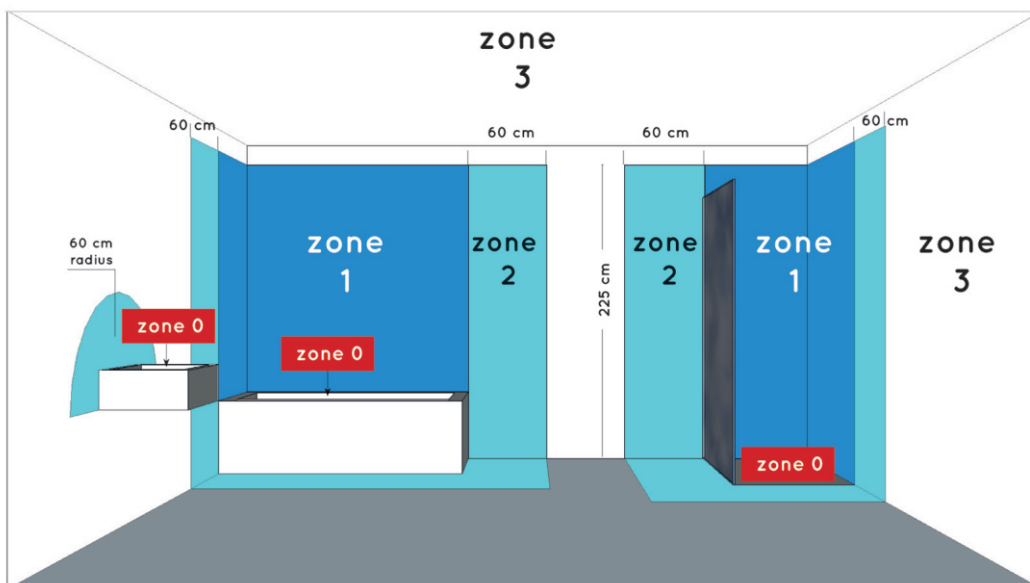

IP classifications

zone 0

zone 1
minimum

IP65

zone 2
minimum

IP44

zone 3
minimum

IP21

For more specifications of
this product please visit
www.lucide.com