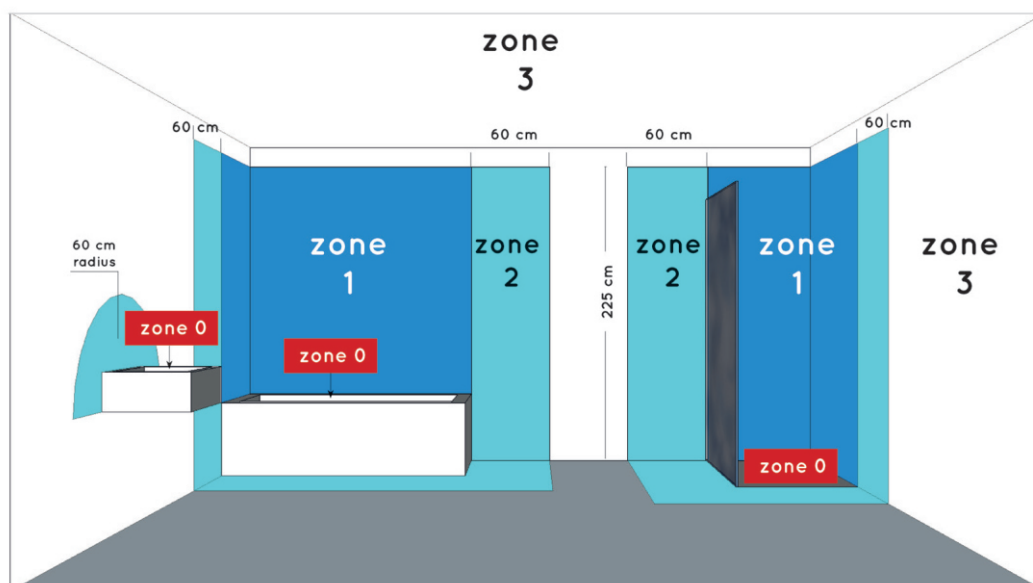

Dimensions LxWxH : 22cmx22cmx3,9cm

Height minimum : 3,9cm

Height maximum : 3,9cm

Dimensions shade LxWxH : -

Main material : Aluminum, PMMA

Ceiling rose material : -

Color : Matt black&Matt white

Style : Modern

Shape : Square

Weight : 1.12 kg

Warranty : 3 years

Installation of items in bathroom:

IP classifications

zone 0

zone 1
minimum

IP65

zone 2
minimum

IP44

zone 3
minimum

IP21

Product specifications

Dimmable : Yes

Light direction : Around(diffuser)

Adjustable in height : Not adjustable In Height
(Before Installation)