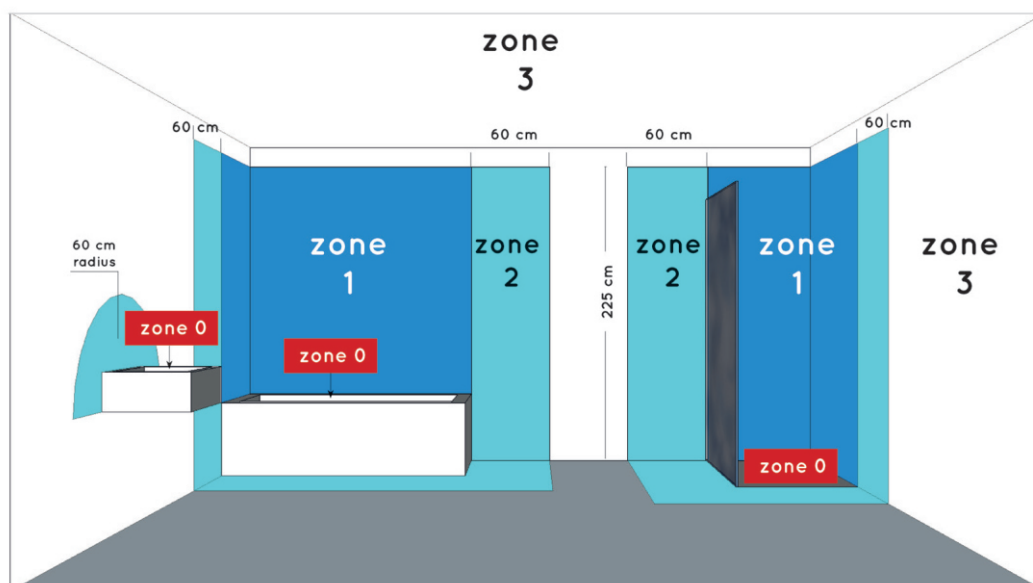

Dimensions LxWxH : 30cmx30cmx3,9cm

Height minimum : 3,9cm

Height maximum : 3,9cm

Dimensions shade LxWxH : -

Main material : Aluminum, PMMA

Ceiling rose material : -

Color : Matt black&Matt white

Style : Modern

Shape : Square

Weight : 2.08kg

Warranty : 3 years

Installation of items in bathroom:

IP classifications

zone 0

zone 1
minimum

IP65

zone 2
minimum

IP44

zone 3
minimum

IP21

Product specifications

Dimmable : Yes

Light direction : Around(diffuser)

Adjustable in height : Not adjustable In Height
(Before Installation)