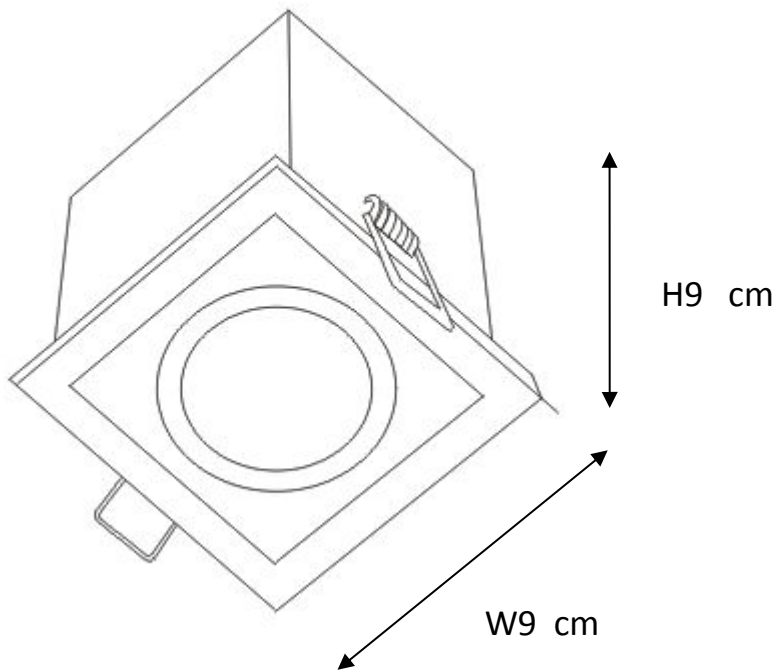

Line drawing of the item

Item number: 28900/01/12

Installation drawing

Technical details

materials used:	Metal
color:	Silver
dimmable and how is the fixture dimmable:	
size:	Height: 9cm Length: 9cm Width: 9cm Net Weight: 0.31kg
power requirements:	220-240V/~50Hz
bulb type and maximum Wattage:	GU10 Max.50W
number of bulbs:	1xGU10
IP degree:	IP20