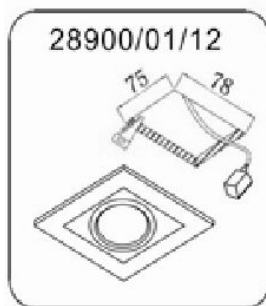

Line drawing of the item

Item number: 28900/01/12

Installation drawing

Technical details

materials used:	Metal
color:	Silver
dimmable and how is the fixture dimmable:	
size:	Height: 9cm Length: 9cm Width: 9cm Net Weight: 0.31kg
power requirements:	220-240V/~50Hz
bulb type and maximum Wattage:	GU10 Max.50W
number of bulbs:	1xGU10
IP degree:	IP20