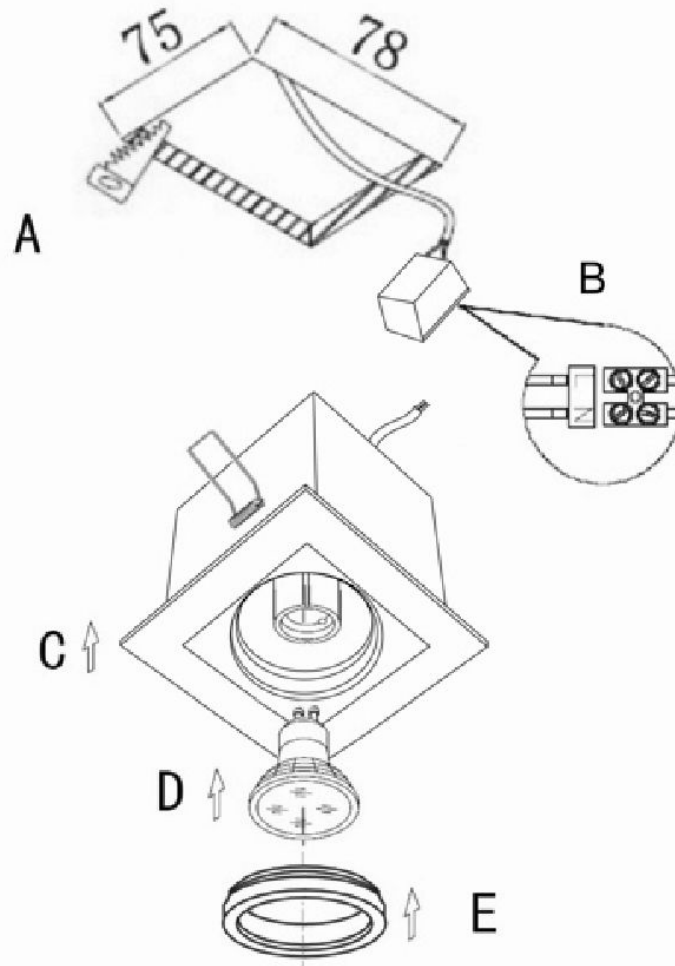

Line drawing of the item

Item number: 28900/01/12

Installation drawing

Technical details

materials used:	Metal
color:	Silver
dimmable and how is the fixture dimmable:	
size:	Height: 9cm Length: 9cm Width: 9cm Net Weight: 0.31kg
power requirements:	220-240V/~50Hz
bulb type and maximum Wattage:	GU10 Max.50W
number of bulbs:	1xGU10
IP degree:	IP20