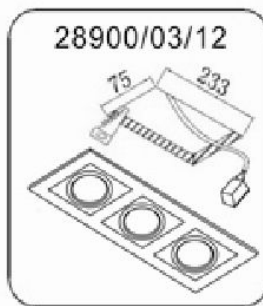

Line drawing of the item

Item number: 28900/01/12

Installation drawing

Technical details

materials used:	Metal
color:	Silver
dimmable and how is the fixture dimmable:	
size:	Height: 9cm Length: 9cm Width: 9cm Net Weight: 0.31kg
power requirements:	220-240V/~50Hz
bulb type and maximum Wattage:	GU10 Max.50W
number of bulbs:	1xGU10
IP degree:	IP20