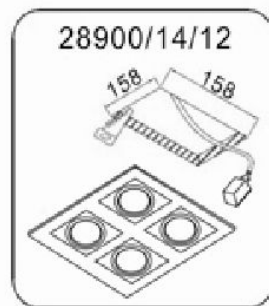

Line drawing of the item

Item number: 28900/01/12

Installation drawing

Technical details

materials used:	Metal
color:	Silver
dimmable and how is the fixture dimmable:	
size:	Height: 9cm Length: 9cm Width: 9cm Net Weight: 0.31kg
power requirements:	220-240V/~50Hz
bulb type and maximum Wattage:	GU10 Max.50W
number of bulbs:	1xGU10
IP degree:	IP20