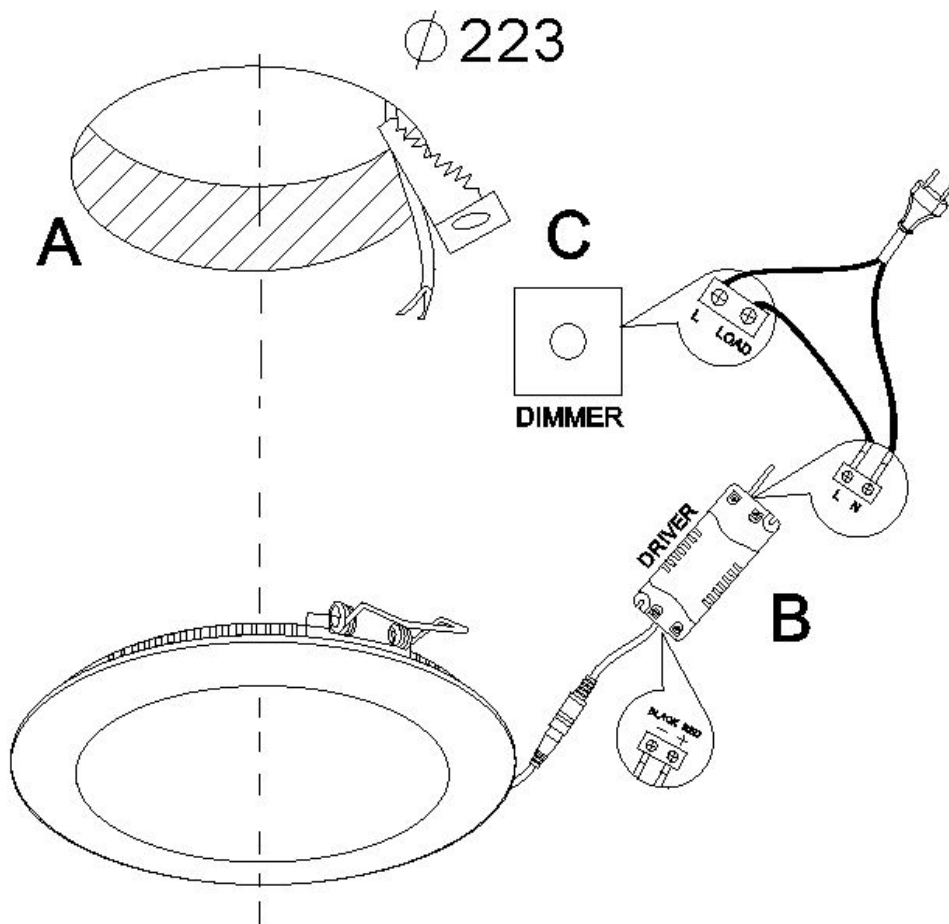

Line drawing of the item

Item number: 28906/24/31

Installation drawing

## Technical details

|   |                      |
|---|----------------------|
| materials used:                           | Die-casting Aluminum |
| color:                                    | Matt white           |
| dimmable and how is the fixture dimmable: | Triac dimmable       |
| size:                                     | 19mm                 |
| Height:                                   |                      |
| Length:                                   |                      |
| Width:                                    | Φ240mm               |
| Net Weight:                               | 0.7kg                |
| power requirements:                       | 220-240V~50/60 Hz    |
| bulb type and Wattage Range:              | SMD3528 15W          |
| number of bulbs:                          | 144pcs               |
| IP degree:                                | IP40                 |