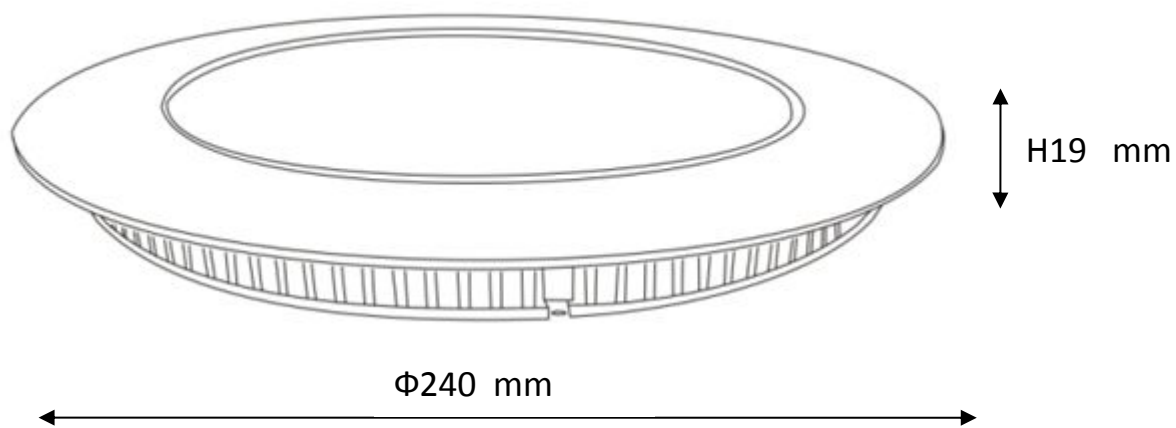

Line drawing of the item

Item number: 28906/24/31

Installation drawing

## Technical details

|   |                      |
|---|----------------------|
| materials used:                           | Die-casting Aluminum |
| color:                                    | Matt white           |
| dimmable and how is the fixture dimmable: | Triac dimmable       |
| size:                                     | 19mm                 |
| Height:                                   |                      |
| Length:                                   |                      |
| Width:                                    | Φ240mm               |
| Net Weight:                               | 0.7kg                |
| power requirements:                       | 220-240V~50/60 Hz    |
| bulb type and Wattage Range:              | SMD3528 15W          |
| number of bulbs:                          | 144pcs               |
| IP degree:                                | IP40                 |