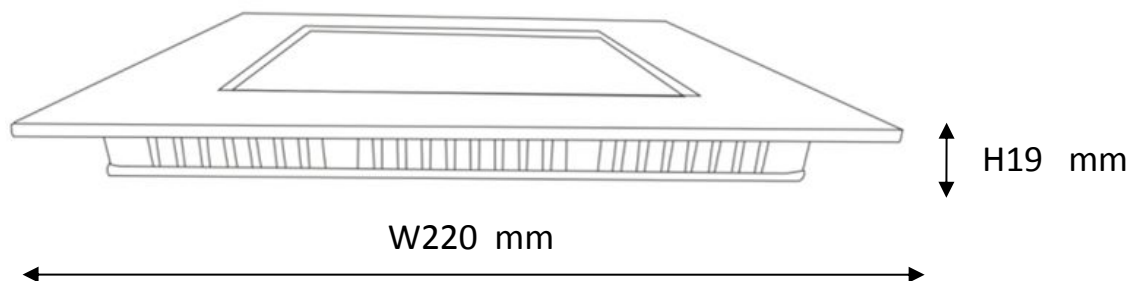

Line drawing of the item

Item number: 28907/22/31

Installation drawing

Technical details

materials used:	Die-casting Aluminum
color:	Matt white
dimmable and how is the fixture dimmable:	Triac dimmable
size:	Height: 19mm Length: 220mm Width: 220mm Net Weight: 0.79kg
power requirements:	220-240V~50/60 Hz
bulb type and Wattage Range:	SMD3528 22W
number of bulbs:	216pcs
IP degree:	IP40