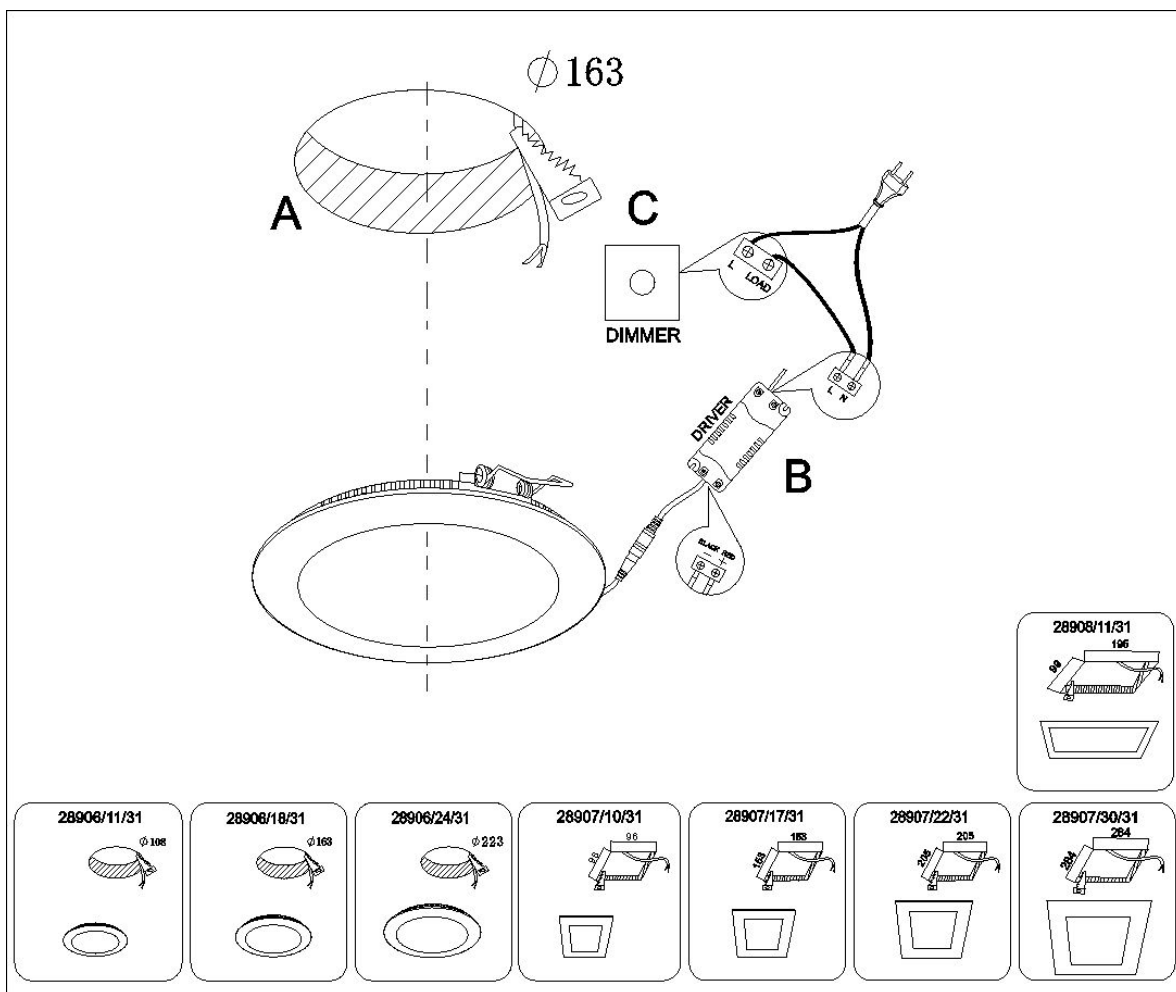

Line drawing of the item

Item number: 28907/22/31

Installation drawing

Technical details

materials used:	Die-casting Aluminum
color:	Matt white
dimmable and how is the fixture dimmable:	Triac dimmable
size:	Height: 19mm Length: 220mm Width: 220mm Net Weight: 0.79kg
power requirements:	220-240V~50/60 Hz
bulb type and Wattage Range:	SMD3528 22W
number of bulbs:	216pcs
IP degree:	IP40