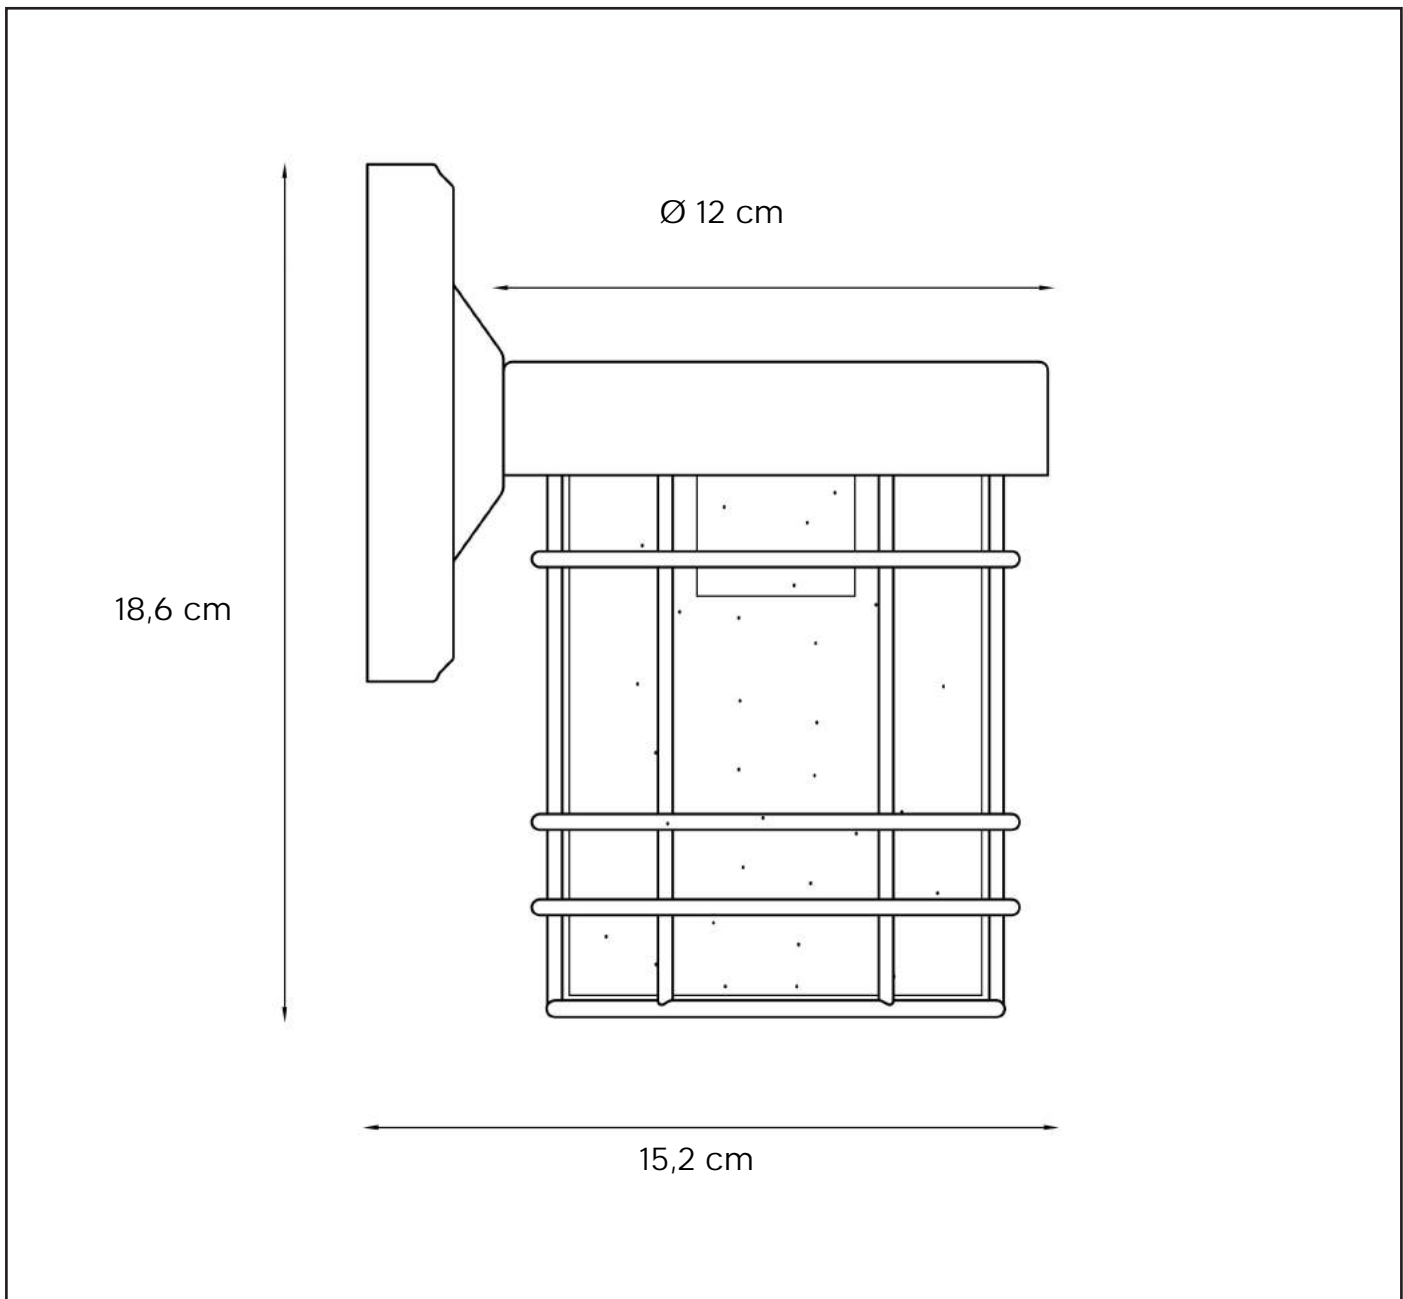

LUCIDE

GENERAL SPECIFICATIONS

RECOMMENDED LUCIDE LIGHT SOURCE

490 42/05/62

Light source dimmable : Yes

Light source incl. : No

General

Dimensions LxWxH : 15,2 cm x 12 cm x 18,6 cm

Height minimum : 18,6 cm

Height maximum : 18,6 cm

Dimensions shade LxWxH : -

Main material : Metal

Ceiling rose material : -

Color : Matt black

Style : Landelijk

Shape : Round

www.lucide.com

LUCIDE

TECHNICAL DRAWING & DIMENSIONS

KEPPEL

Item number : 29824/01/30

EAN code : 5411212290359

For more specifications, dimensions please visit

www.lucide.com

LUCIDE

INSTALLATION DRAWING SPECIFICATIONS