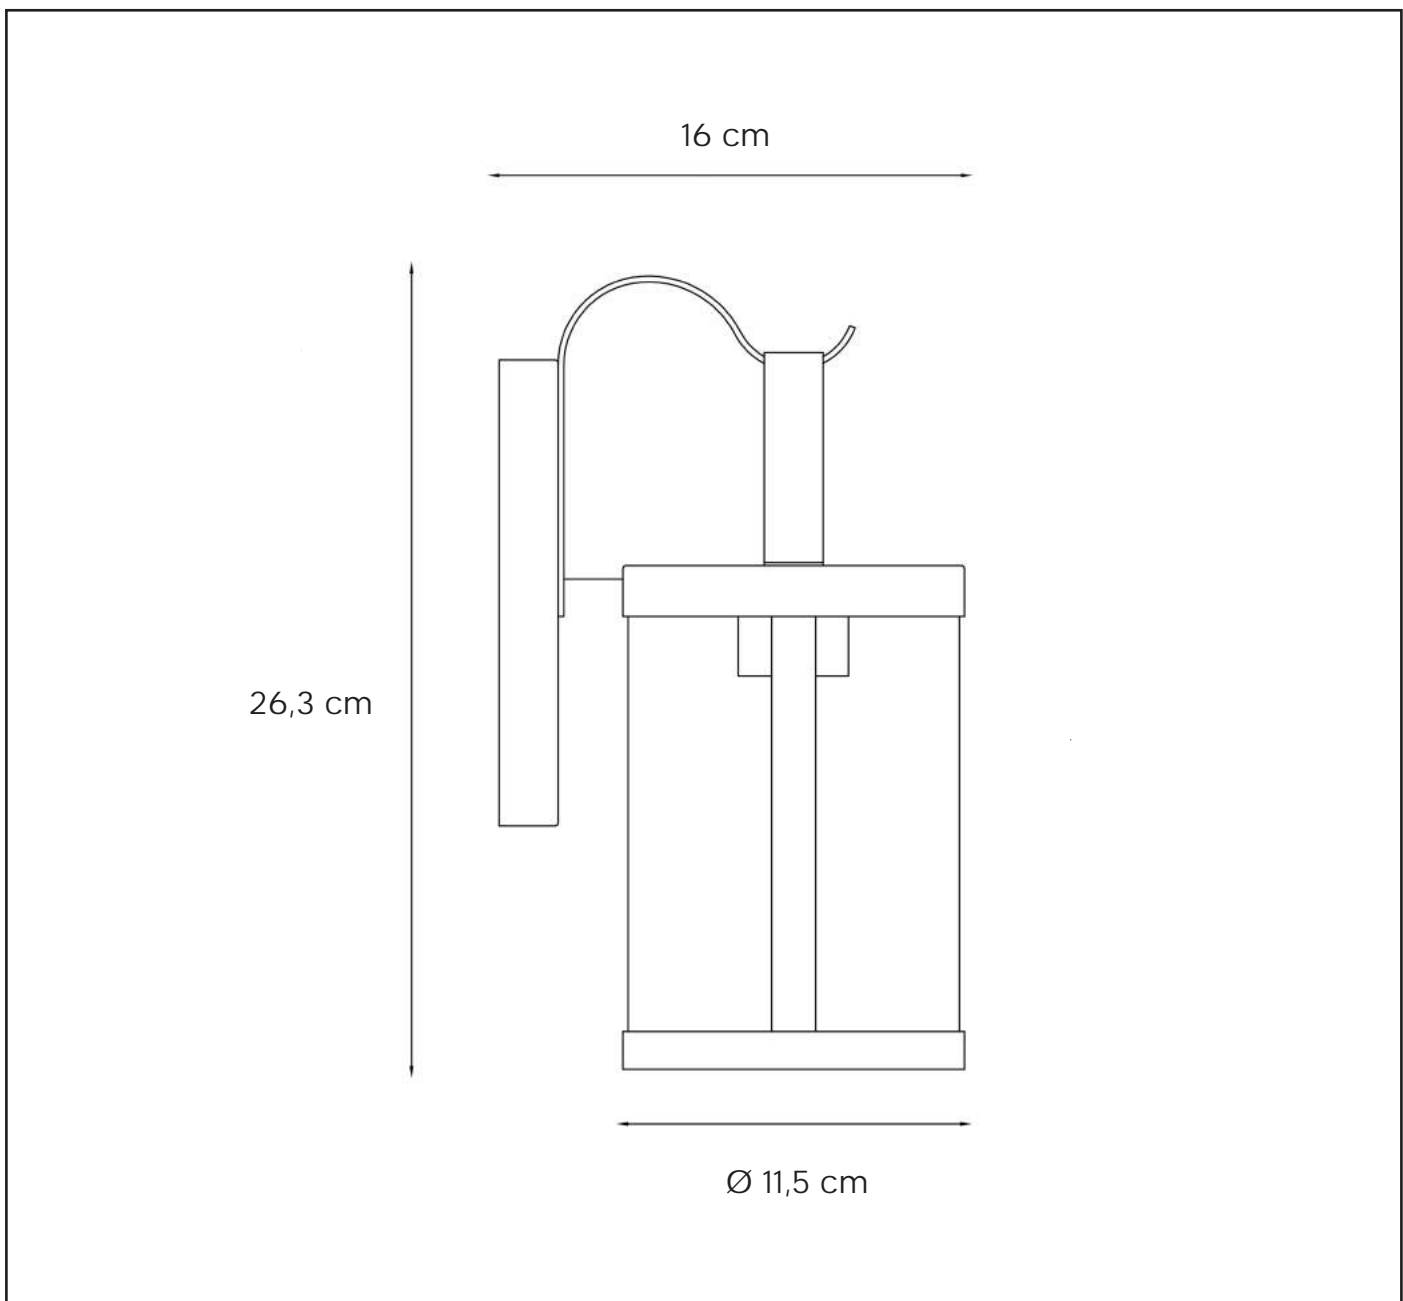

### General

Dimensions LxWxH : 16 cm x 11,5 cm x 26,3 cm

Height minimum : 26,3 cm

Height maximum : 26,3 cm

Dimensions shade LxWxH : -

Main material : Metal

Ceiling rose material : -

Color : Matt black

### Product specifications

Dimmable : No

Light direction : Downlight

Adjustable in height : No

Directional : Not Directional

Cable : No

Cable length : -

Sensor : Without Sensor

LUCIDE

TECHNICAL DRAWING & DIMENSIONS

## LINDELO

Item number : 29825/01/30

EAN code : 5411212290366

For more specifications, dimensions please visit

[www.lucide.com](http://www.lucide.com)