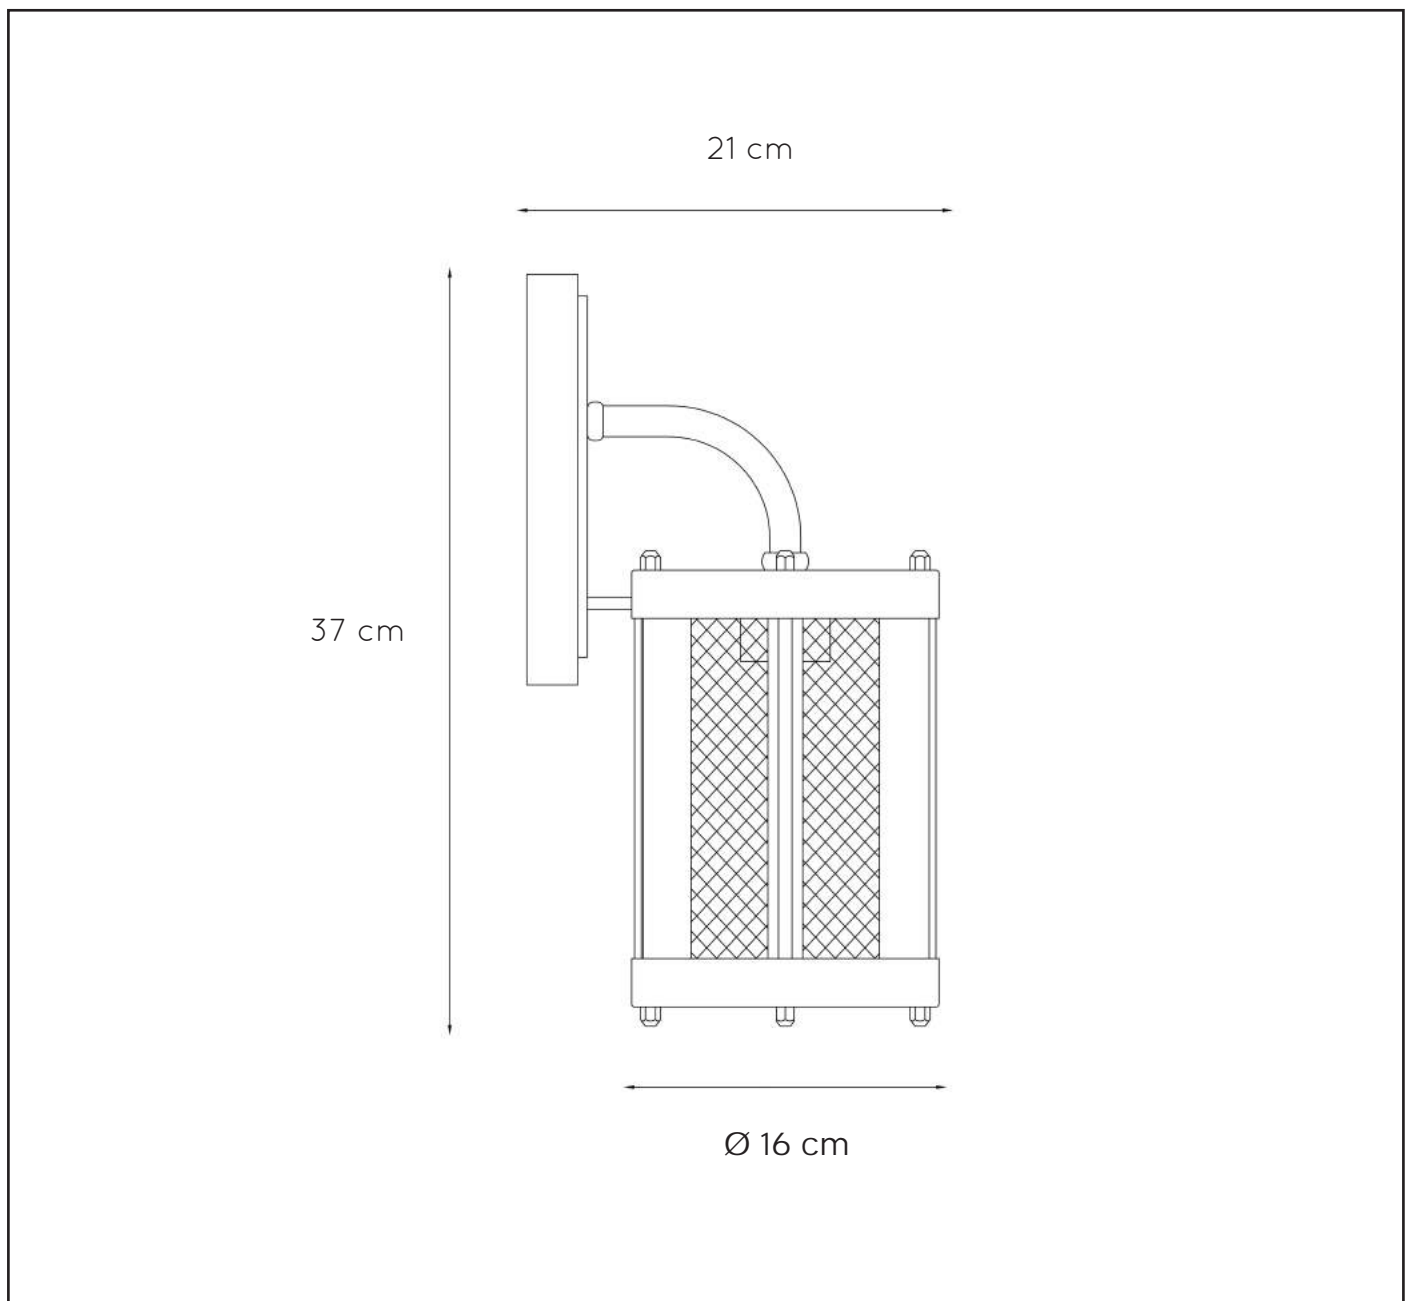

LUCIDE

TECHNICAL DRAWING & DIMENSIONS

MAKKUM

Item number : 29826/01/30

EAN code : 5411212290373

For more specifications, dimensions please visit

www.lucide.com