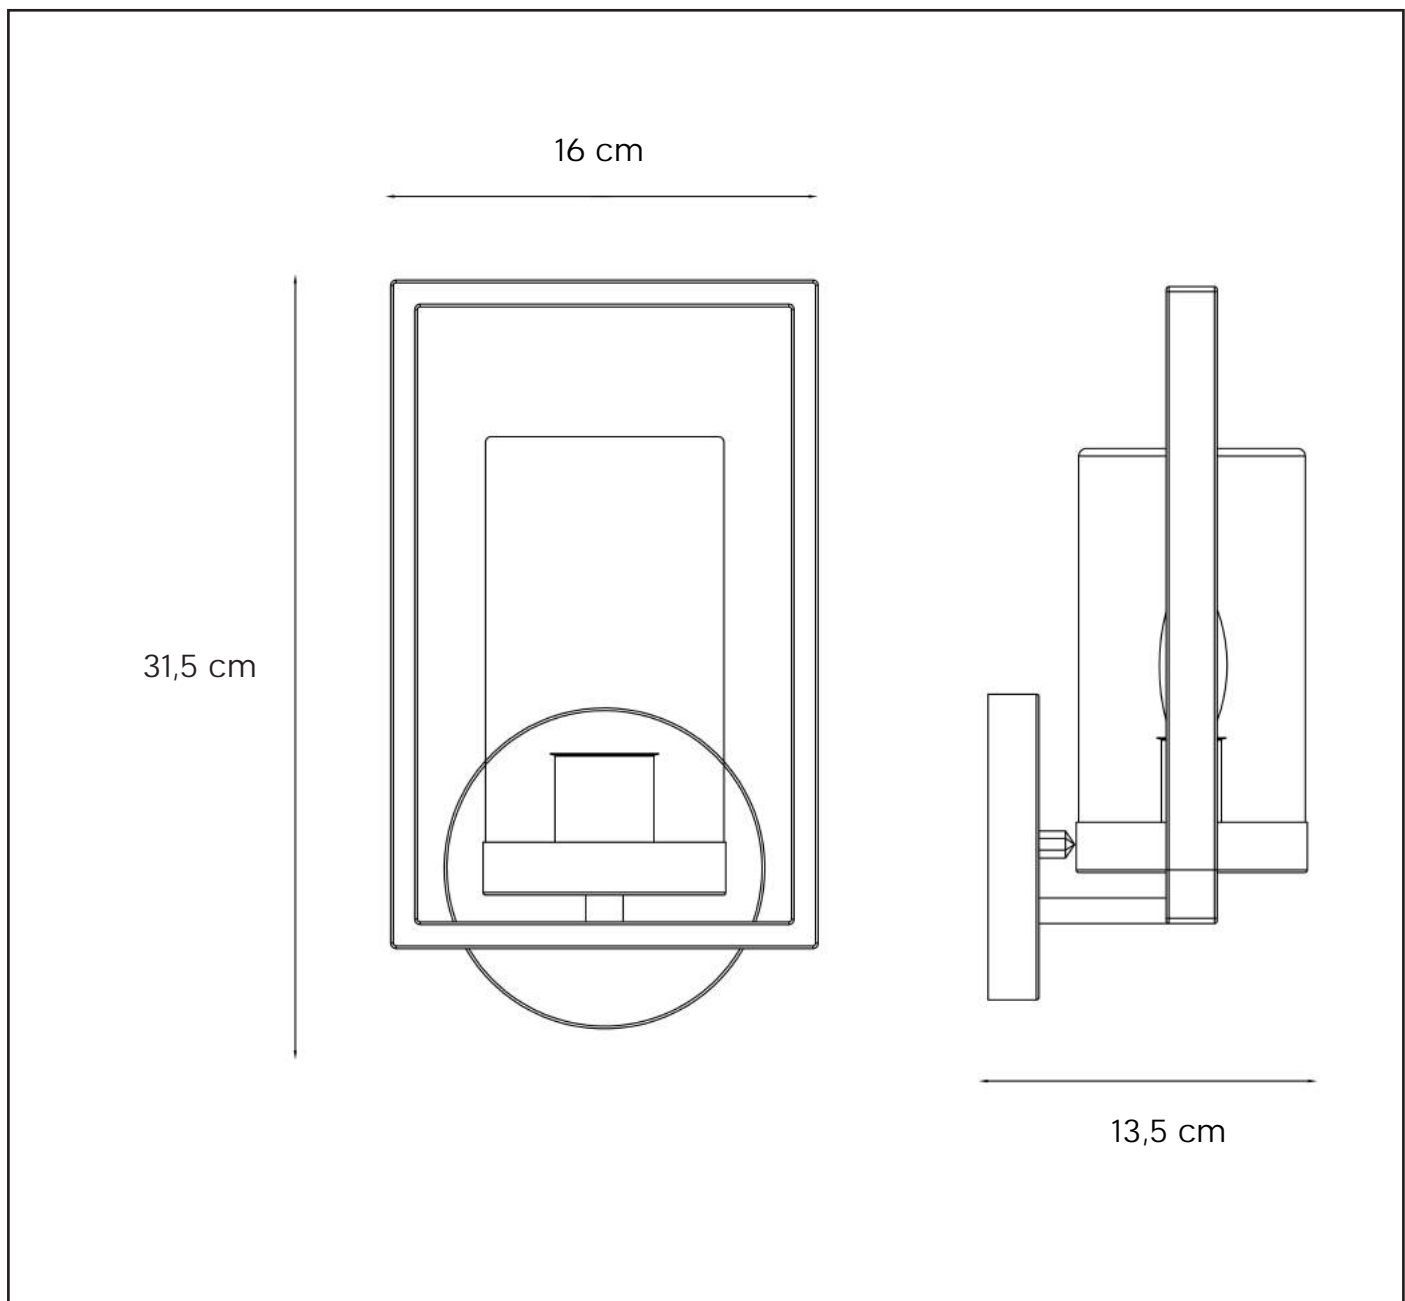

LUCIDE

GENERAL SPECIFICATIONS

RECOMMENDED LUCIDE LIGHT SOURCE

49036/03/62

Light source dimmable : Yes

Light source incl. : No

General

Dimensions LxWxH : 13,5 cm x 16 cm x 31,5 cm

Height minimum : 31,5 cm

Height maximum : 31,5 cm

Dimensions shade LxWxH : -

Main material : Metal

Ceiling rose material : -

Color : Matt black

Style : landelijk

Shape : Round

www.lucide.com

LUCIDE

TECHNICAL DRAWING & DIMENSIONS

NISPEN

Item number : 29827/01/30

EAN code : 5411212290380

For more specifications, dimensions please visit
www.lucide.com

LUCIDE

INSTALLATION DRAWING SPECIFICATIONS