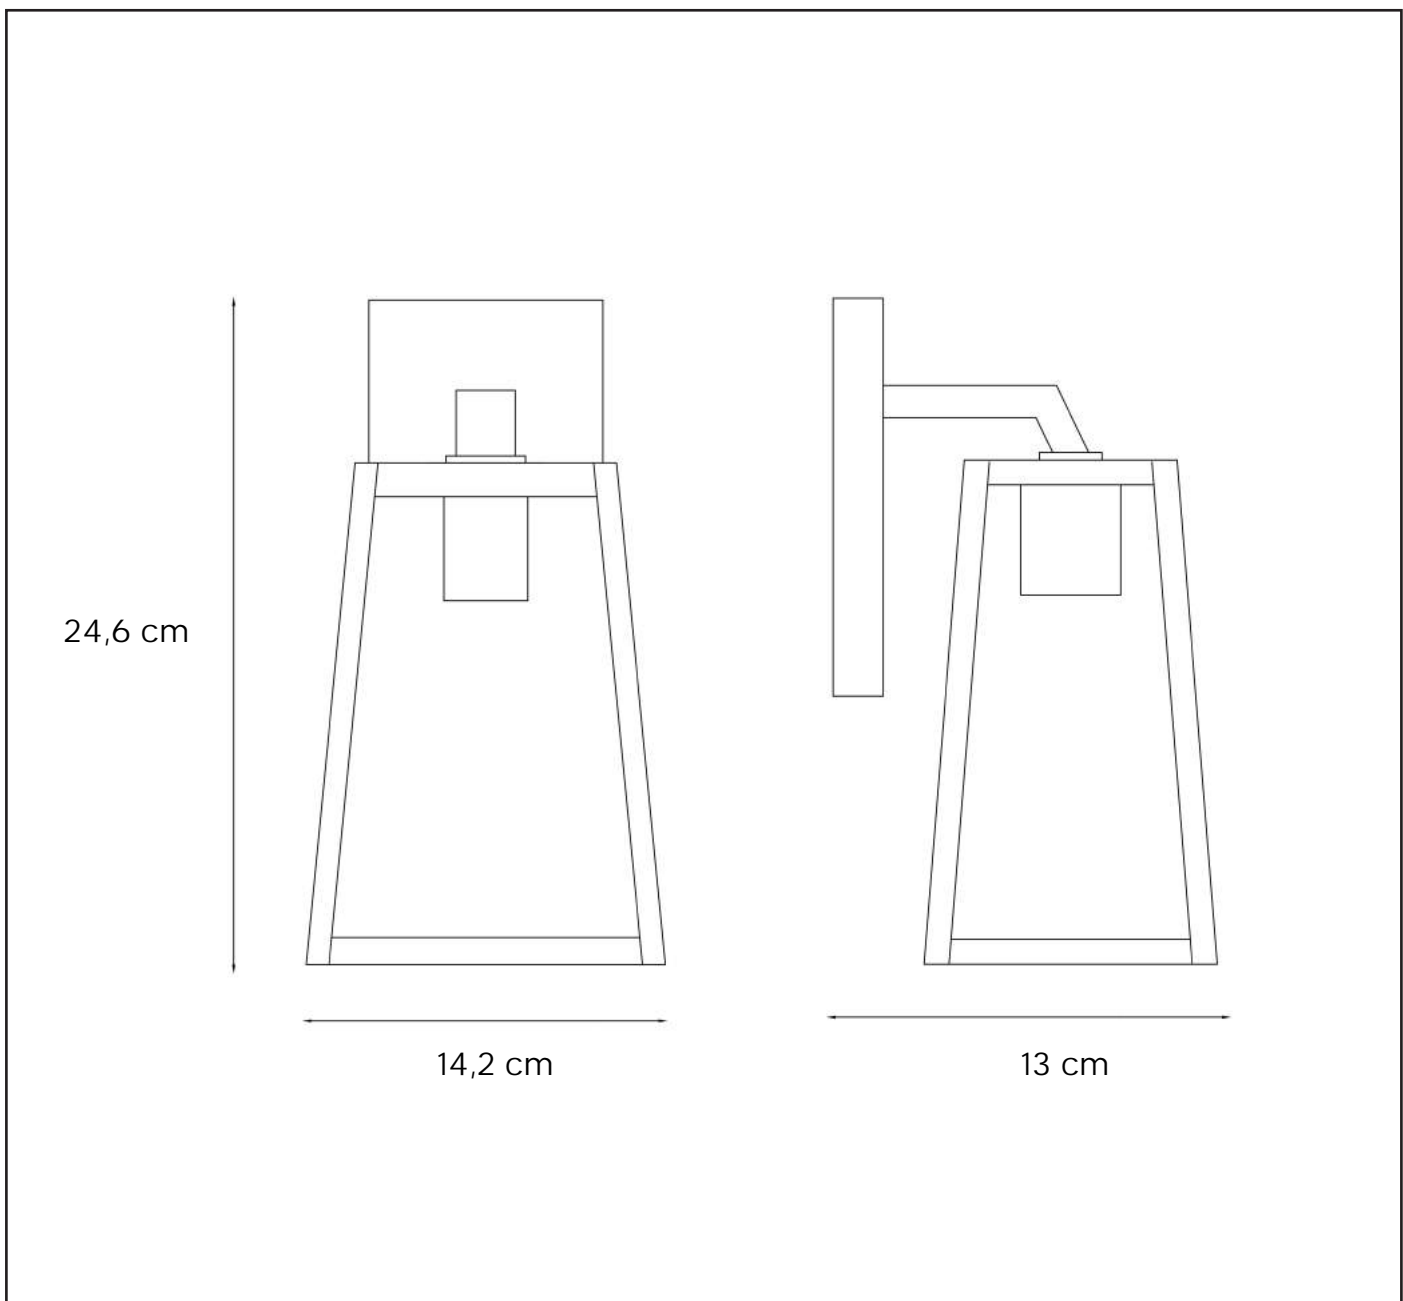

LUCIDE

TECHNICAL DRAWING & DIMENSIONS

MATSLOT

Item number : 29828/01/30

EAN code : 5411212290397

For more specifications, dimensions please visit

www.lucide.com