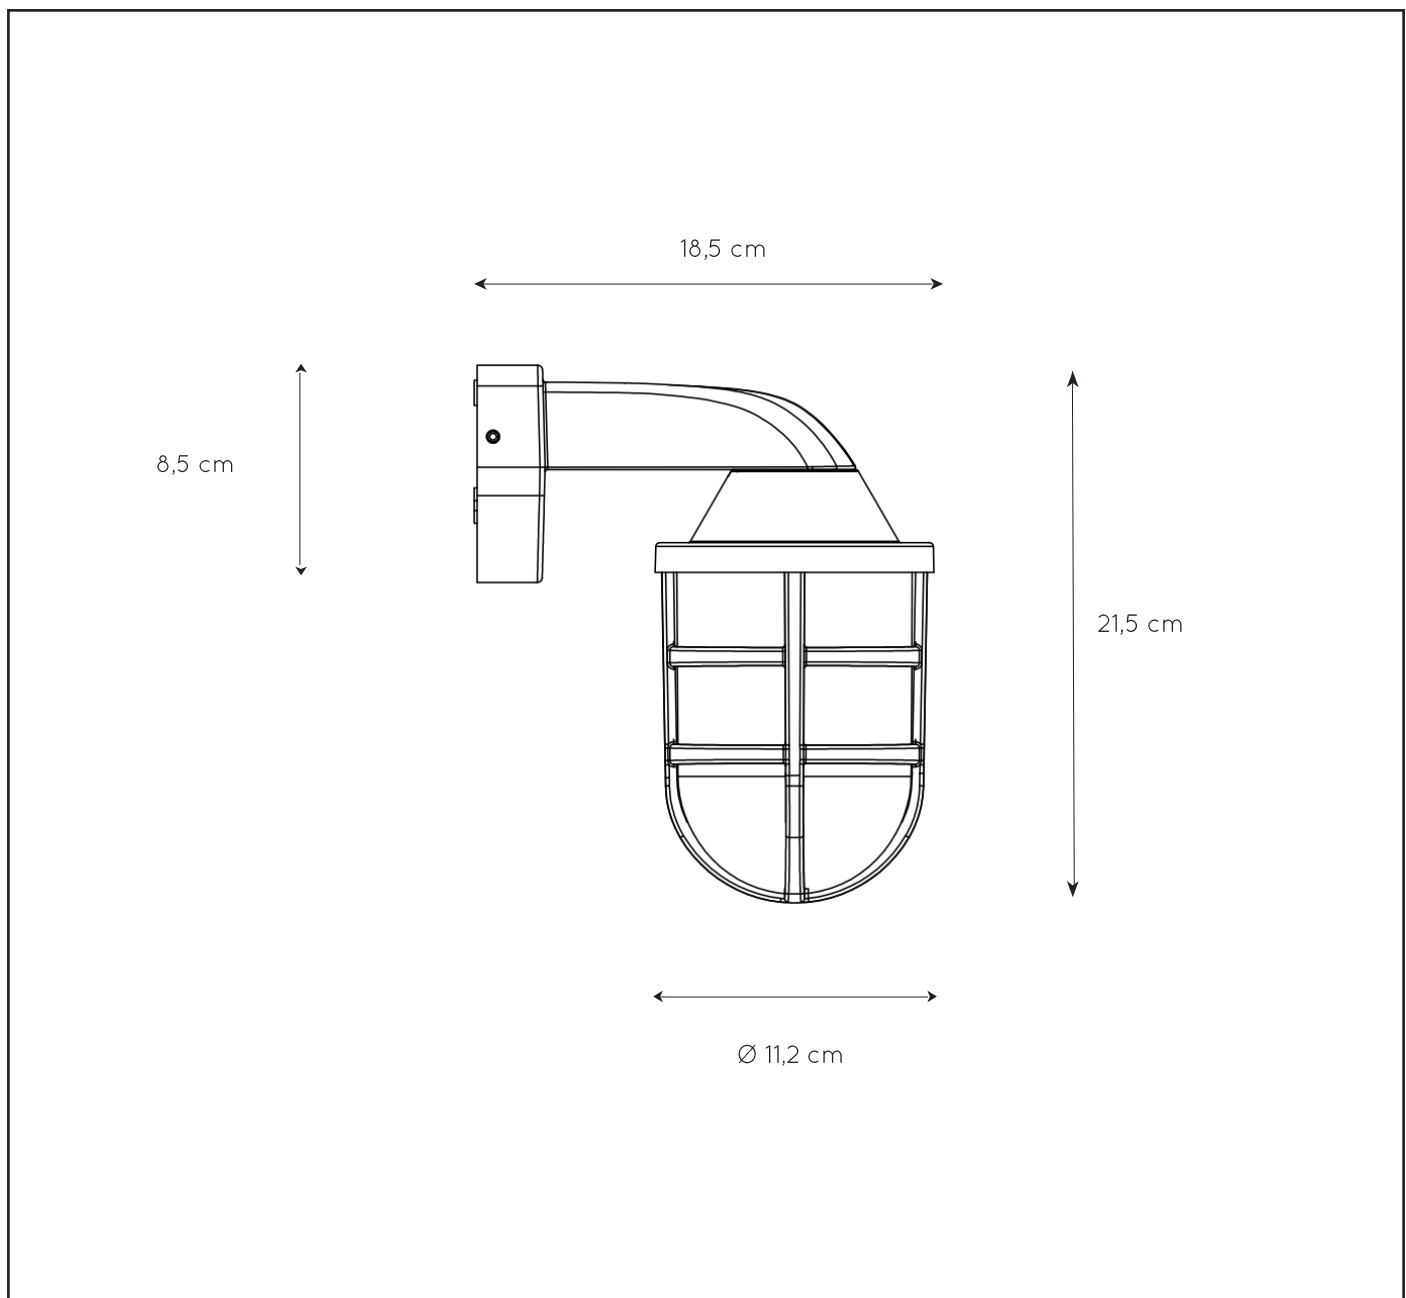

LUCIDE

GENERAL SPECIFICATIONS

RECOMMENDED  
LUCIDE LIGHT  
SOURCE

49042/05/62  
Light source dimmable : Yes  
Light source incl. : No

General

Dimensions LxWxH : 18,5cm x 11,2cm x 21.5cm  
Height minimum : 21.5 cm  
Height maximum : 21.5cm  
Dimensions shade LxWxH:  
11.5cm x 11.5cm x15cm  
Main material : Plastic  
Ceiling rose material :  
Plastic  
Color : Satin Brass  
Style : Modern  
Shape : Round  
Weight : 0.35kg  
Warranty : 2 years

Product specifications

Dimmable : No  
Light direction : Downlight  
Adjustable in height : No  
Directional : Not Directional  
Cable : No  
Cable length : -  
Sensor : Without Sensor  
Control :Light Switch Control  
IP-Class : 44  
Electric class : 2  
Light source including ? : No  
Lamp socket : E27  
Light source number : 1  
Power requirements : 220-240V~50Hz  
Bulb type & maximum wattage : E27 Max. 40w

IP44

IP54

IP65

IP67

Explanation of IP numbers for degrees of protection, see safety instruction manual in the box.

For more specifications of this product please visit

[www.lucide.com](http://www.lucide.com)

# LEWIS

Item number : 29899/01/02

EAN code : 5411212290427

For more specifications, dimensions please visit

[www.lucide.com](http://www.lucide.com)