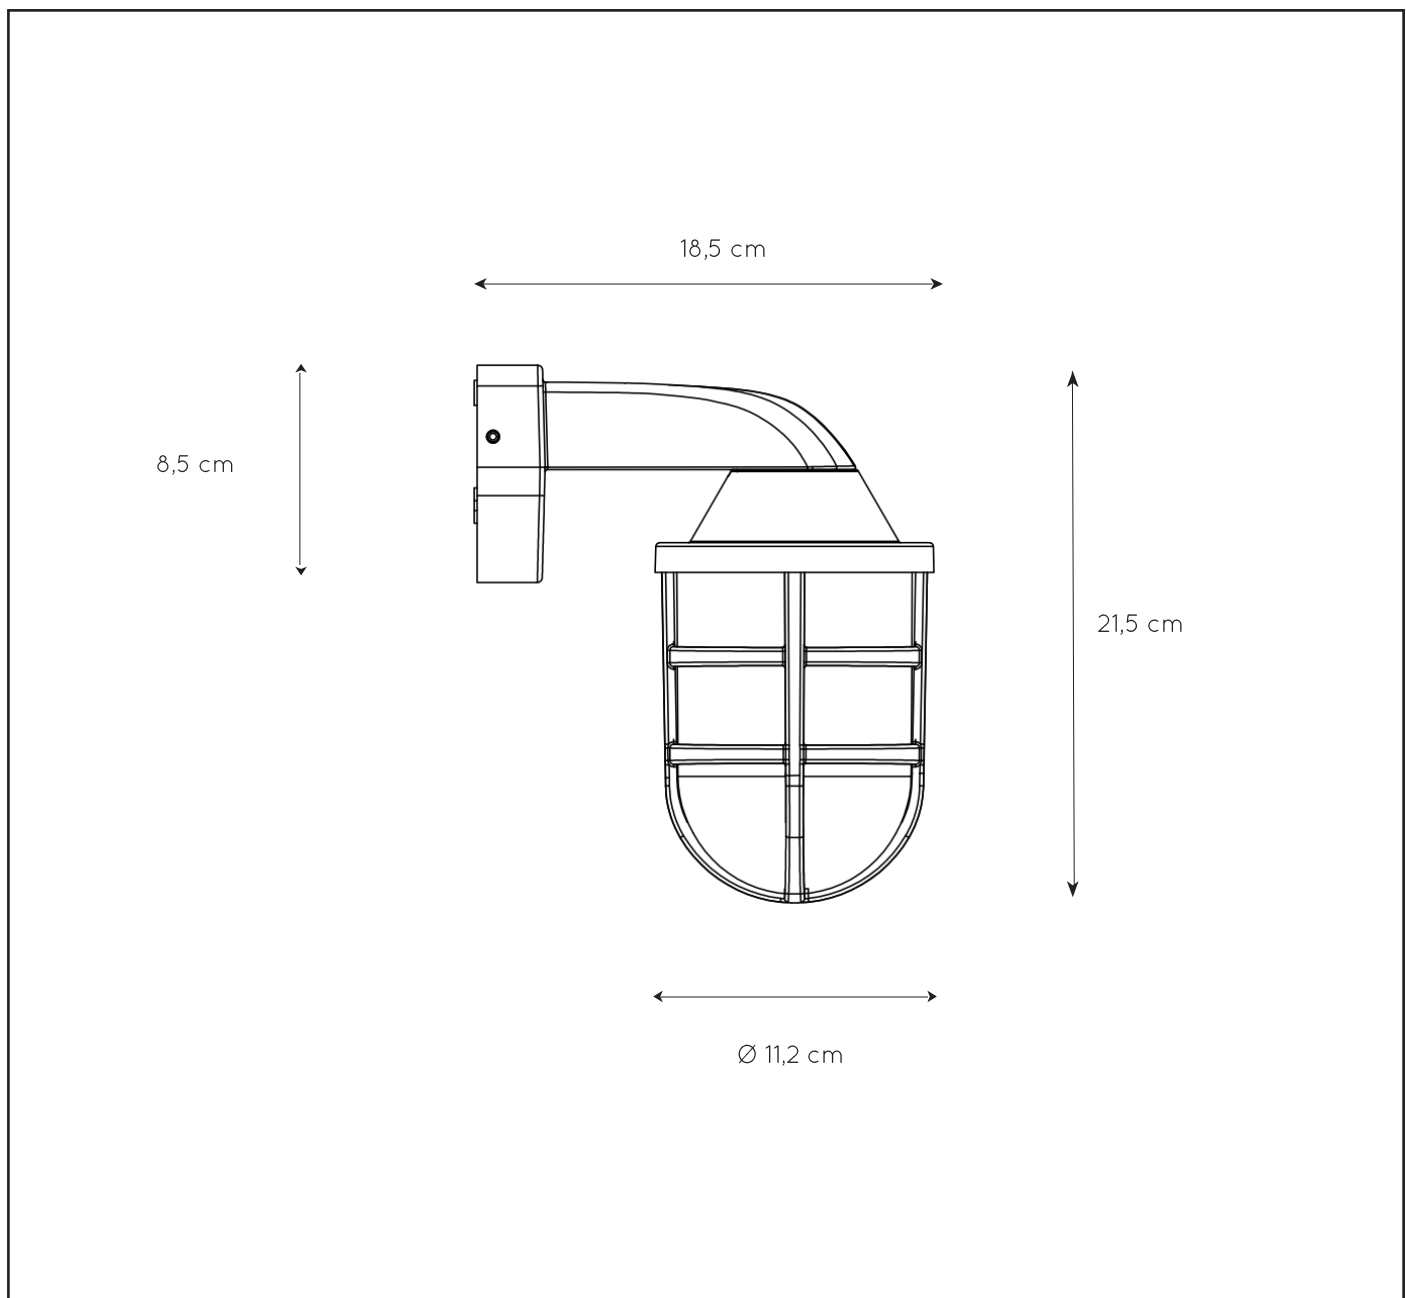

## General

Dimensions LxWxH : 18,5cm x 11,2cm x 21.5cm

Height minimum : 21.5 cm

Height maximum : 21.5cm

Dimensions shade LxWxH:

11.5cm x 11.5cm x 15cm

Main material : Plastic

Ceiling rose material :

## Product specifications

Dimmable : No

Light direction : Downlight

Adjustable in height : No

Directional : Not Directional

Cable : No

Cable length : -

Sensor : Without Sensor

Explanation of IP numbers for degrees of protection, see safety instruction manual in the box.

For more specifications of this product please visit

[www.lucide.com](http://www.lucide.com)

LUCIDE

TECHNICAL DRAWING & DIMENSIONS

# LEWIS

Item number : 29899/01/30

EAN code : 5411212290410

For more specifications, dimensions please visit

[www.lucide.com](http://www.lucide.com)