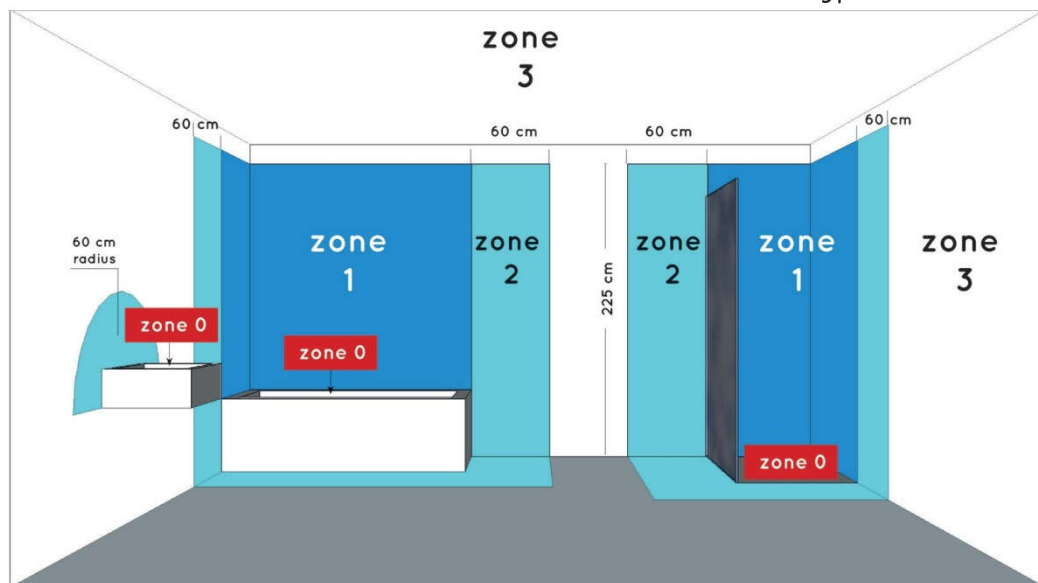

LUCIDE

RECOMMENDED
LUCIDE LIGHT
SOURCE

49026/03/31
Light source dimmable : Yes
Light source incl. : No

General

Dimensions LxWxH : Ø16.1cm x 16.8cm
Height minimum : cm
Height maximum : 16.8 cm
Dimensions shade LxWxH : Ø16.1cm x 16.8cm
Main material : Aluminium+glass
Ceiling rose material : Aluminium
Color : Santin brass+smoked glass
Sandy black+smoked glass
Style : Modern
Shape: As shown
Weight : 0,8 kg
Warranty : 2 years

Installation of items in bathroom:

Product specifications

Dimmable : No
Light direction : Down
Adjustable in height : Not adjustable In
Height (Before Installation)
Directional : Not Directional
Cable : No, Cable on product
Cable length : - cm
Sensor : Without Sensor
Control : Light Switch Control
IP-Class : 44
Electric class : 1
Light source including ? : No
Lamp socket : G9
Light source number : 1
Power requirements : 220-240V~50Hz
Bulb type & maximum wattage : G9 max 33W