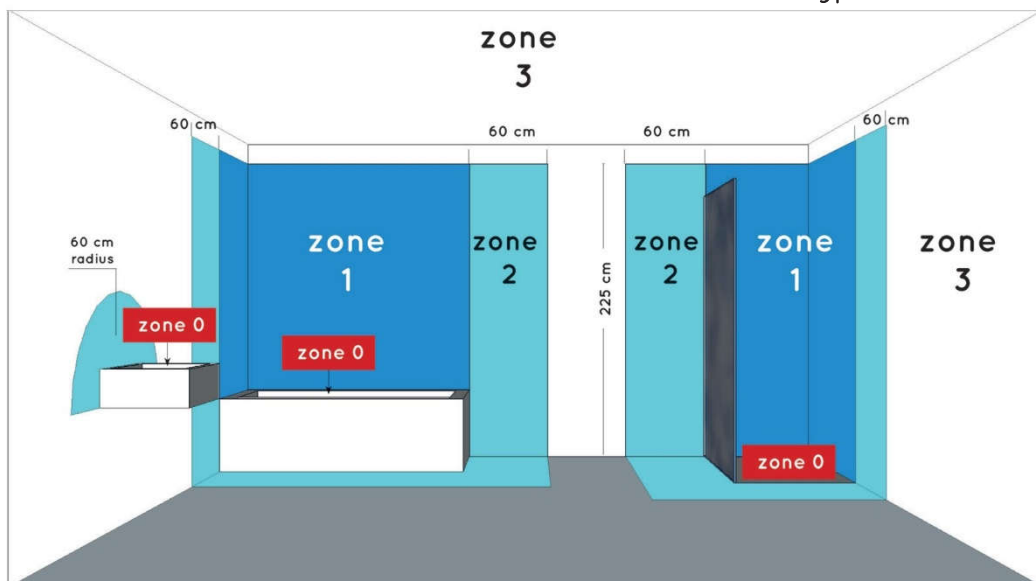

General

Dimensions LxWxH : Ø16.1cm x 16.8cm
Height minimum : cm
Height maximum : 16.8 cm
Dimensions shade LxWxH : Ø16.1cm x 16.8cm
Main material : Aluminium+glass
Ceiling rose material : Aluminium
Color : Santin brass+smoked glass
Sandy black+smoked glass
Style : Modern
Shape: As shown
Weight : 0,8 kg
Warranty : 2 years

Installation of items in bathroom:

Product specifications

Dimmable : No
Light direction : Down
Adjustable in height : Not adjustable In
Height (Before Installation)
Directional : Not Directional
Cable : No, Cable on product
Cable length : - cm
Sensor : Without Sensor
Control : Light Switch Control
IP-Class : 44
Electric class : 1
Light source including ? : No
Lamp socket : G9
Light source number : 1
Power requirements : 220-240V~50Hz
Bulb type & maximum wattage : G9 max 33W