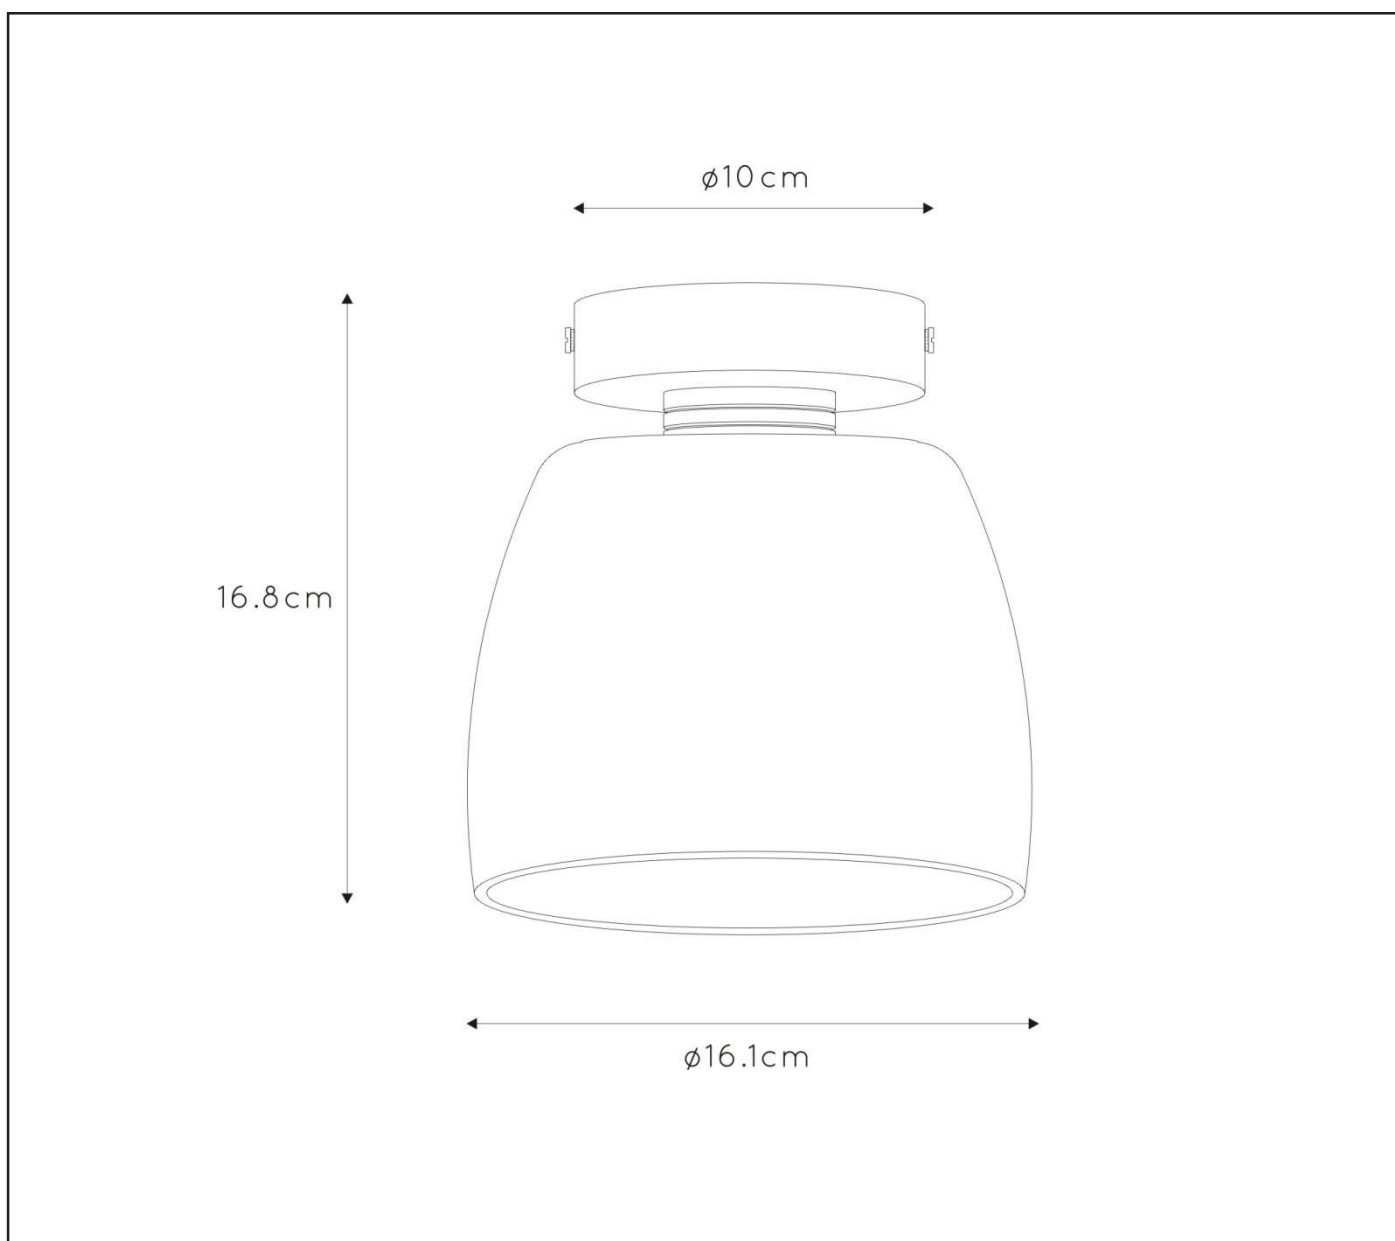

LUCIDE

TECHNICAL DRAWING & DIMENSIONS

TYLER

Item number :30164/01/02

EAN code: 5411212302618

Item number :30164/01/30

EAN code: 5411212302625

For more specifications, dimensions please visit
www.lucide.com