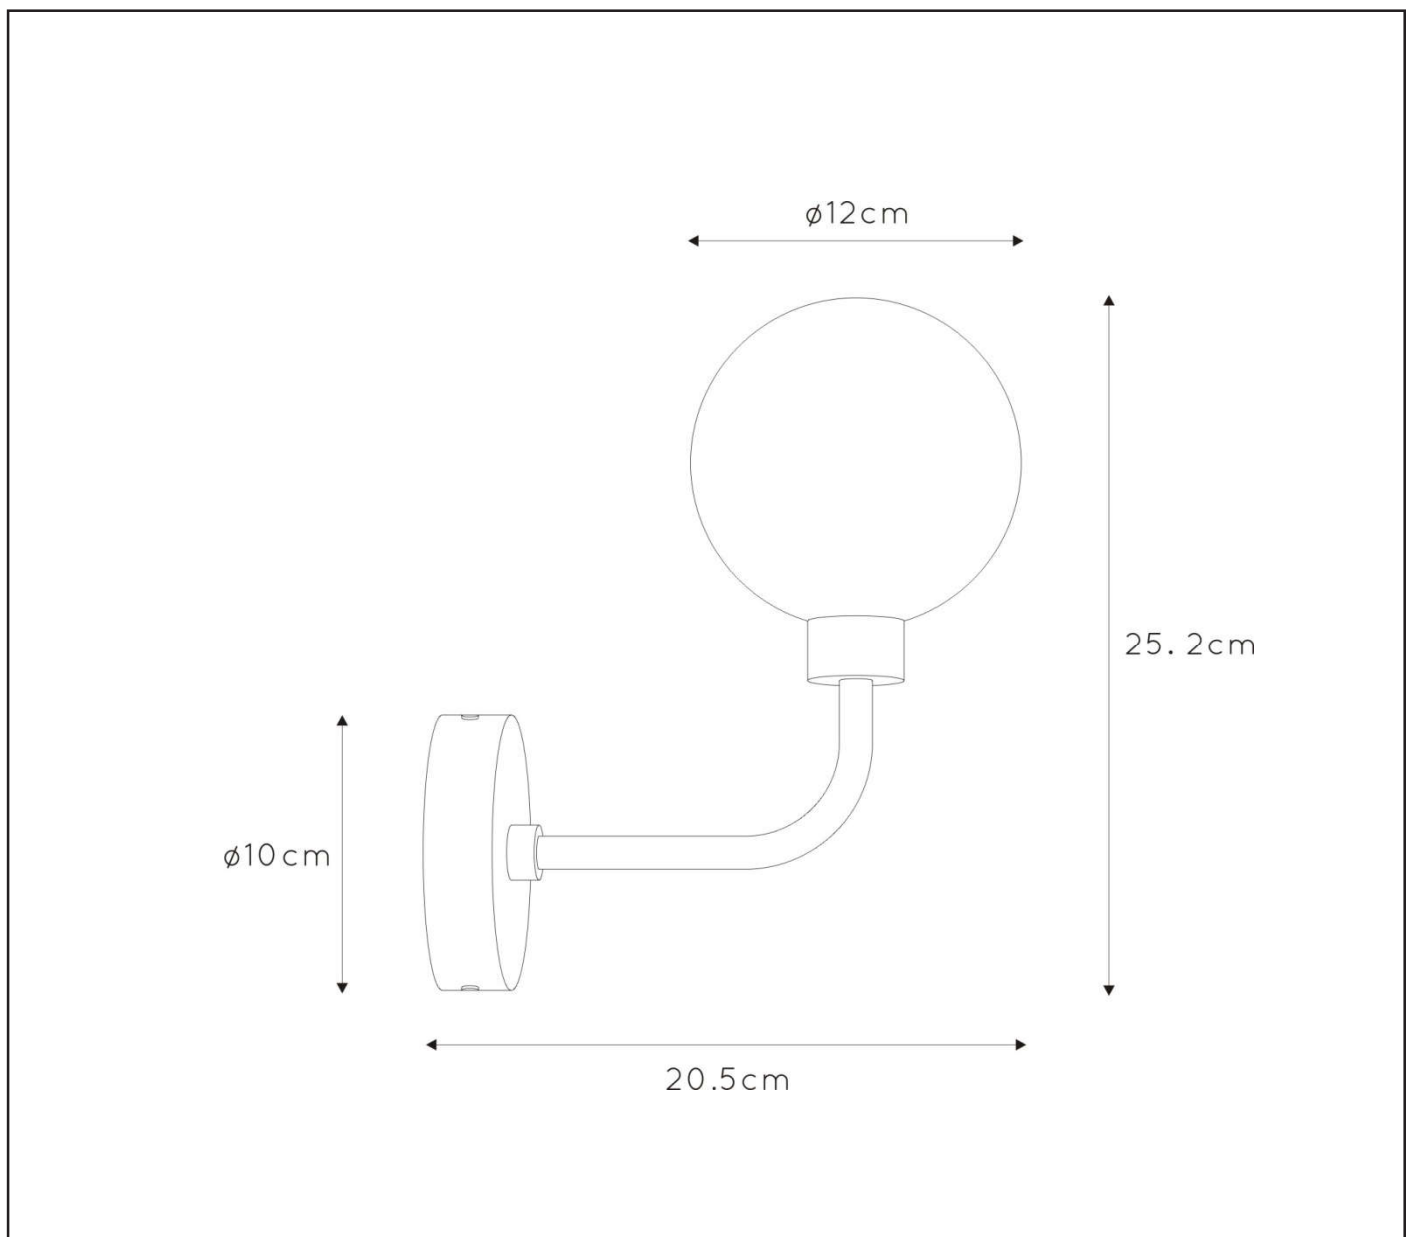

LUCIDE

TECHNICAL DRAWING & DIMENSIONS

BEREND

Item number :30265/01/30

EAN code: 5411212302632

For more specifications, dimensions please visit
www.lucide.com