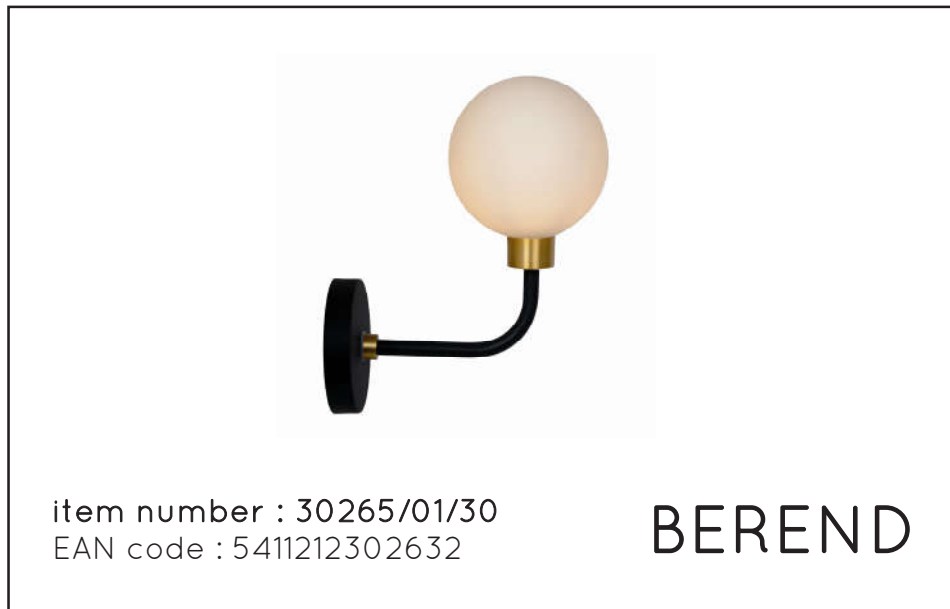

LUCIDE

RECOMMENDED
LUCIDE LIGHT
SOURCE

49026/03/31

Light source dimmable : Yes
Light source incl. : No

General

Dimensions LxWxH : 20.5x Ø12cm x 25.2cm

Height minimum : cm

Height maximum : 25.2 cm

Dimensions shade LxWxH : Ø 12cm

Main material : Aluminium+steel+glass

Ceiling rose material : Steel

Color : Sandy black+satin gold+opal
glass

Style : Modern

Shape : As shown

Weight : 0,5 kg

Warranty : 2 years

Installation of items
in bathroom:

Product specifications

Dimmable : No

Light direction : Up

Adjustable in height : Not adjustable In
Height (Before Installation)

Directional : Not Directional

Cable : No, Cable on product