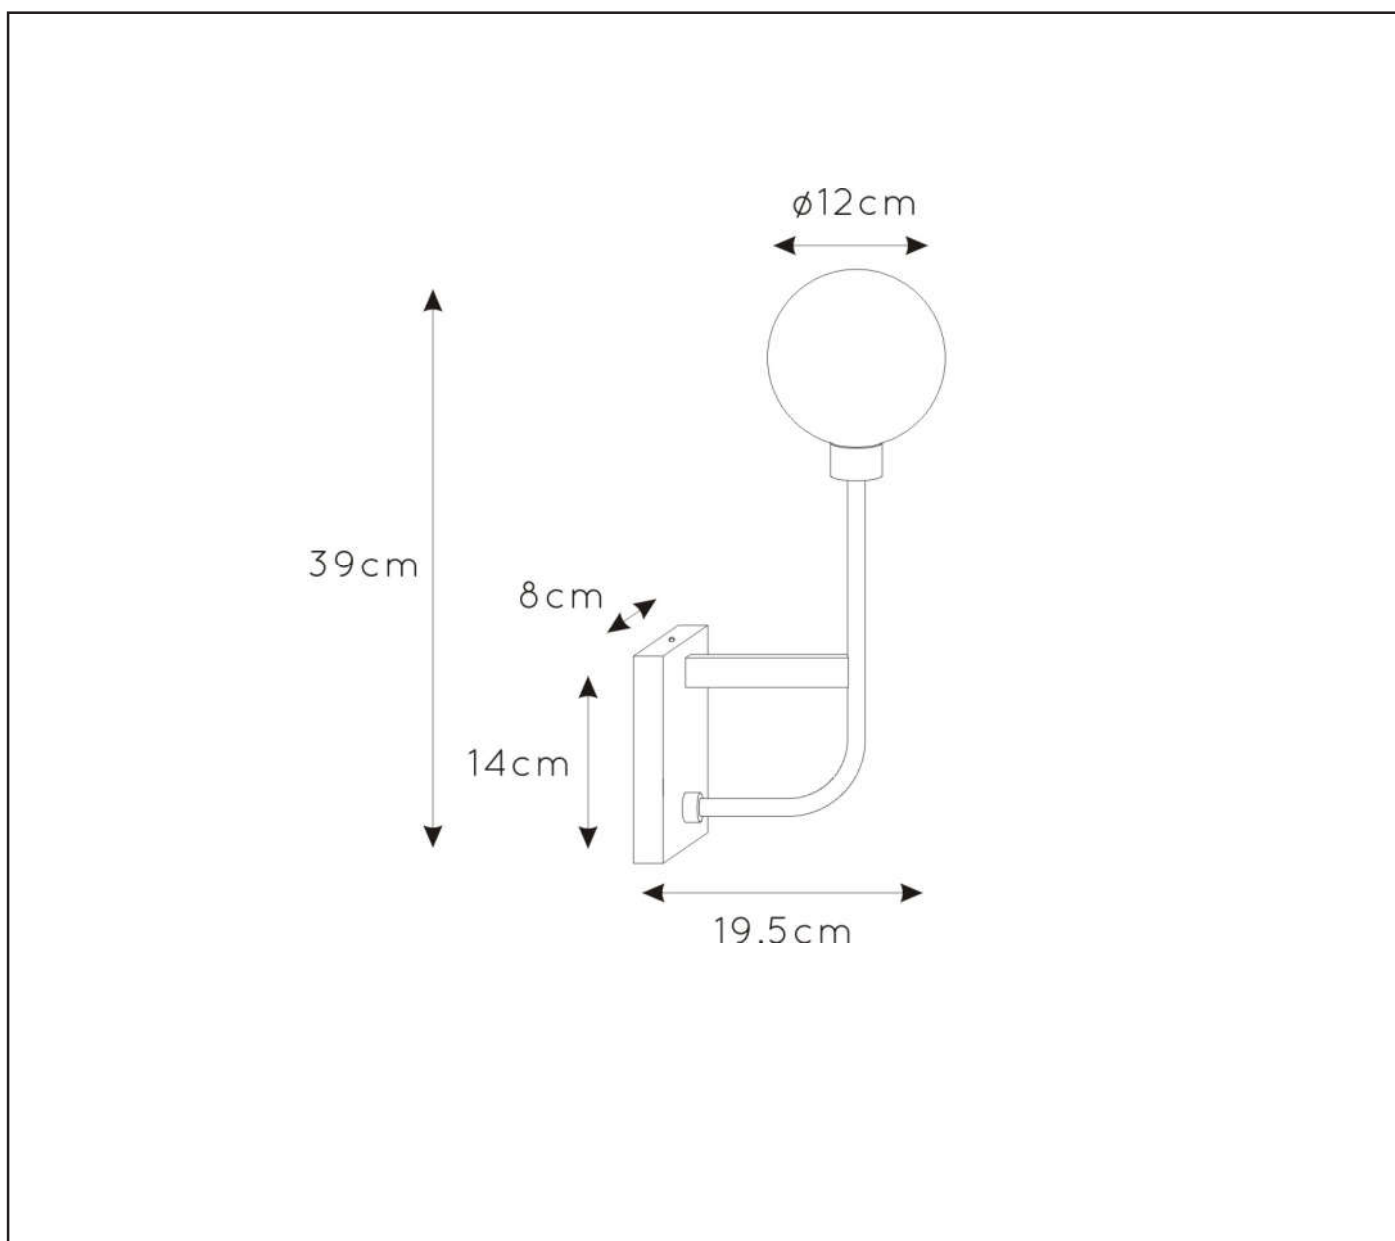

LUCIDE

RECOMMENDED
LUCIDE LIGHT
SOURCE

49026/03/31

Light source dimmable : Yes
Light source incl. : No

General

Dimensions LxWxH : L19.5XØ12cm X 39cm

Height minimum : 12cm

Height maximum : 39cm

Dimensions shade LxWxH : Ø 12cm

Main material : Aluminium+steel+glass

Ceiling rose material : Steel

Color : Sandy black+satin gold+opal
glass

Style : Modern

Shape : As shown

Weight : 0,6 kg

Warranty : 2 years

Installation of items
in bathroom:

Product specifications

Dimmable : No

Light direction : Up

Adjustable in height : Not adjustable In
Height (Before Installation)

Directional : Not Directional

Cable : No, Cable on product

LUCIDE

TECHNICAL DRAWING & DIMENSIONS

BEREND

Item number :30266/01/30

EAN code: 5411212302649

For more specifications, dimensions please visit
www.lucide.com

LUCIDE

INSTALLATION DRAWING SPECIFICATIONS