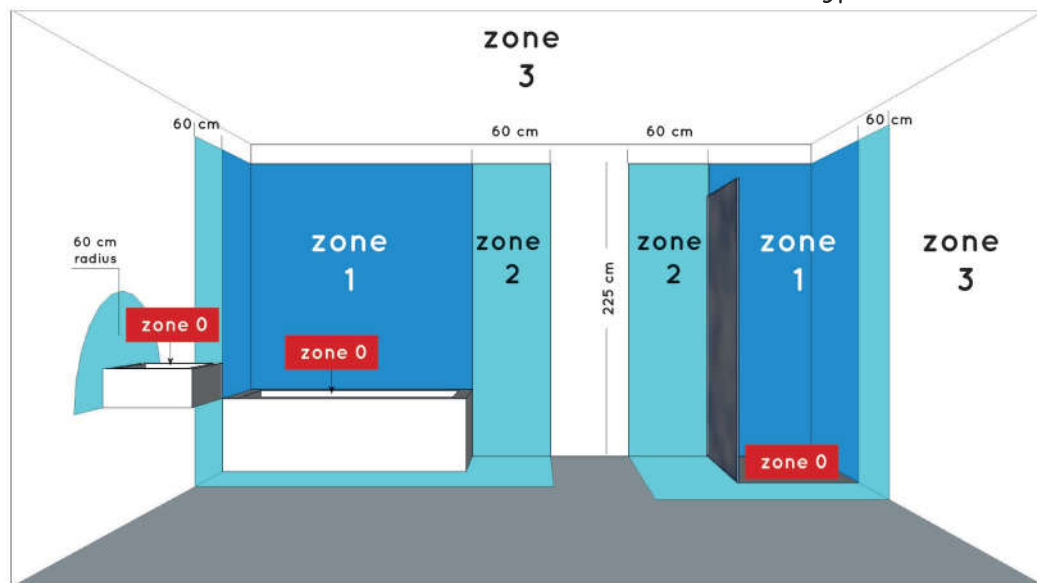

IP classifications

zone 0

zone 1
minimum

zone 2
minimum

zone 3
minimum

For more specifications
of this product please
visit www.lucide.com