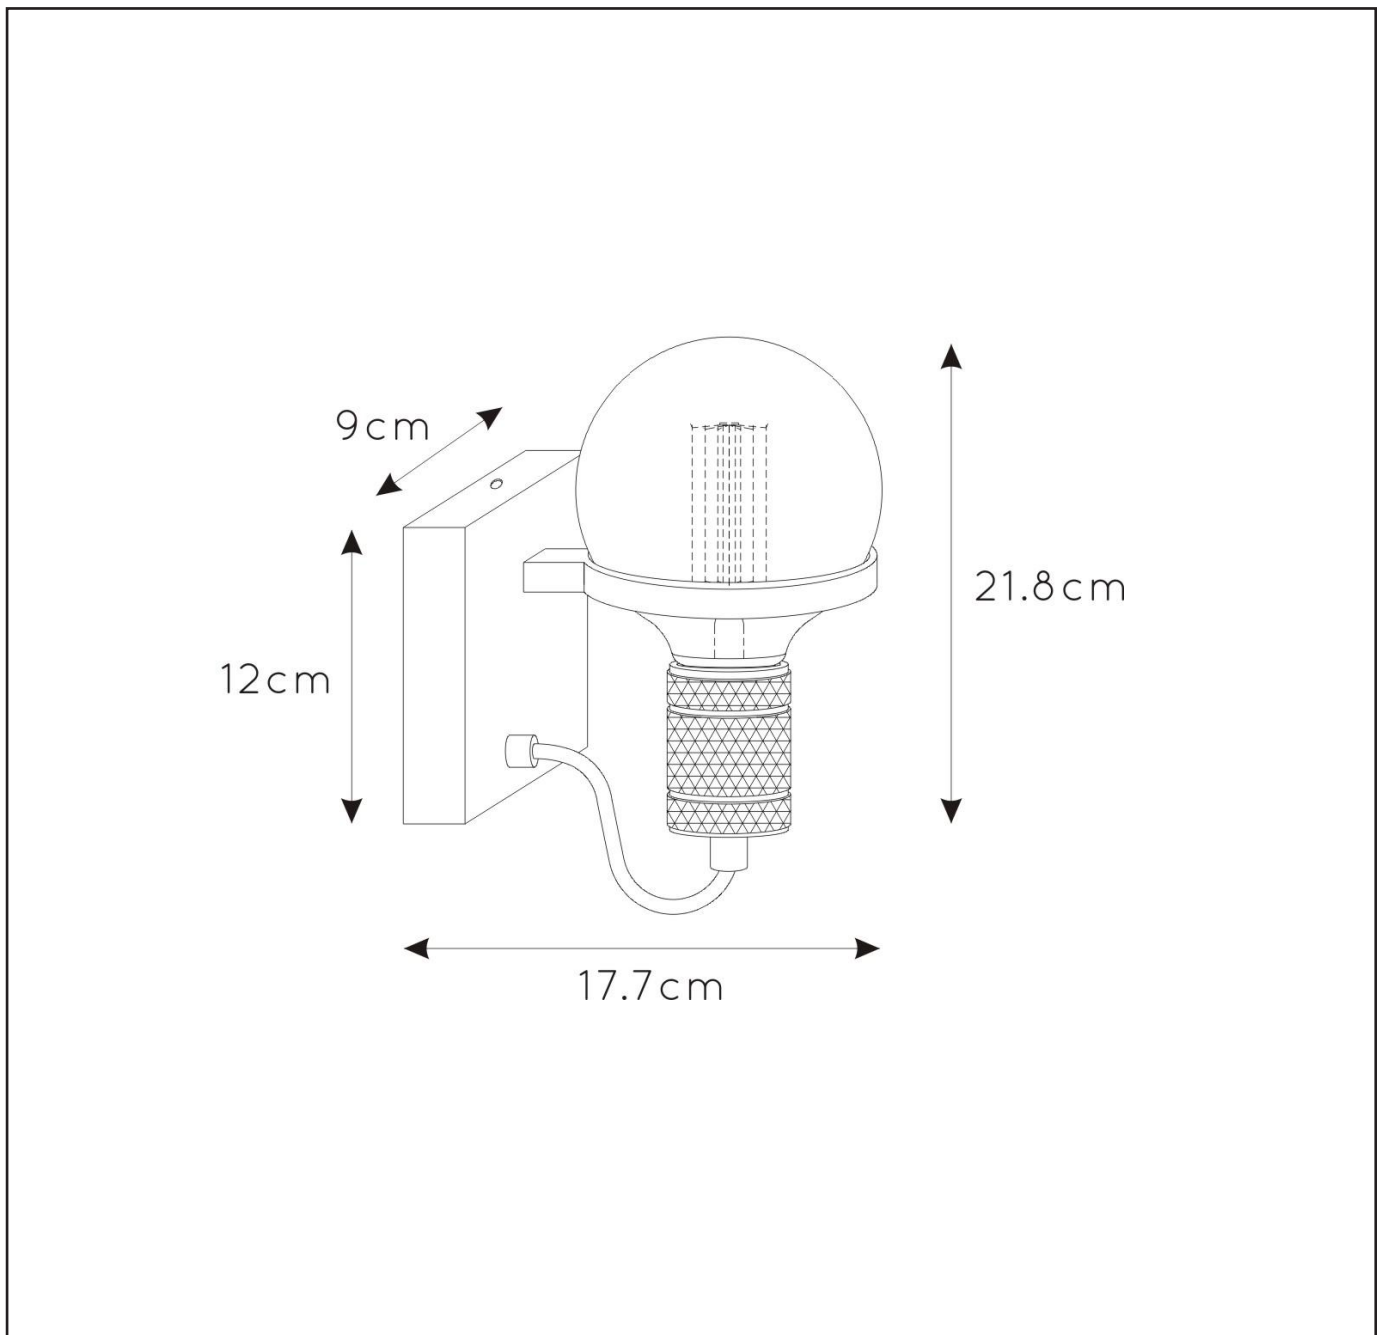

## General

Dimensions LxWxH : 17.7 cm x 12 cm x 21.8cm  
Height minimum : cm  
Height maximum : 21.8 cm  
Dimensions shade LxWxH : cm  
Main material : Steel  
Ceiling rose material : Steel  
Color : Matt black with brass socket  
Style : Modern  
Shape : As shown  
Weight : 0.4 kg  
Warranty : 2 years

## Product specifications

Dimmable : No  
Light direction :  
Adjustable in height : No  
Directional : No  
Cable : Yes, Cable on product  
Cable length : 20cm  
Sensor : Without Sensor  
Control: Light Switch Control  
IP-Class : 20  
Electric class : 1  
Light source including ? : No  
Lamp socket : E27  
Light source number : 1  
Power requirements : 220-240V~50Hz  
Bulb type & maximum wattage : E27 max.60W

For more specifications of this product please visit

[www.lucide.com](http://www.lucide.com)

LUCIDE

TECHNICAL DRAWING & DIMENSIONS

OTTELIEN

item number : 30271/01/30

EAN code : 5411212302458

For more specifications, dimensions please visit