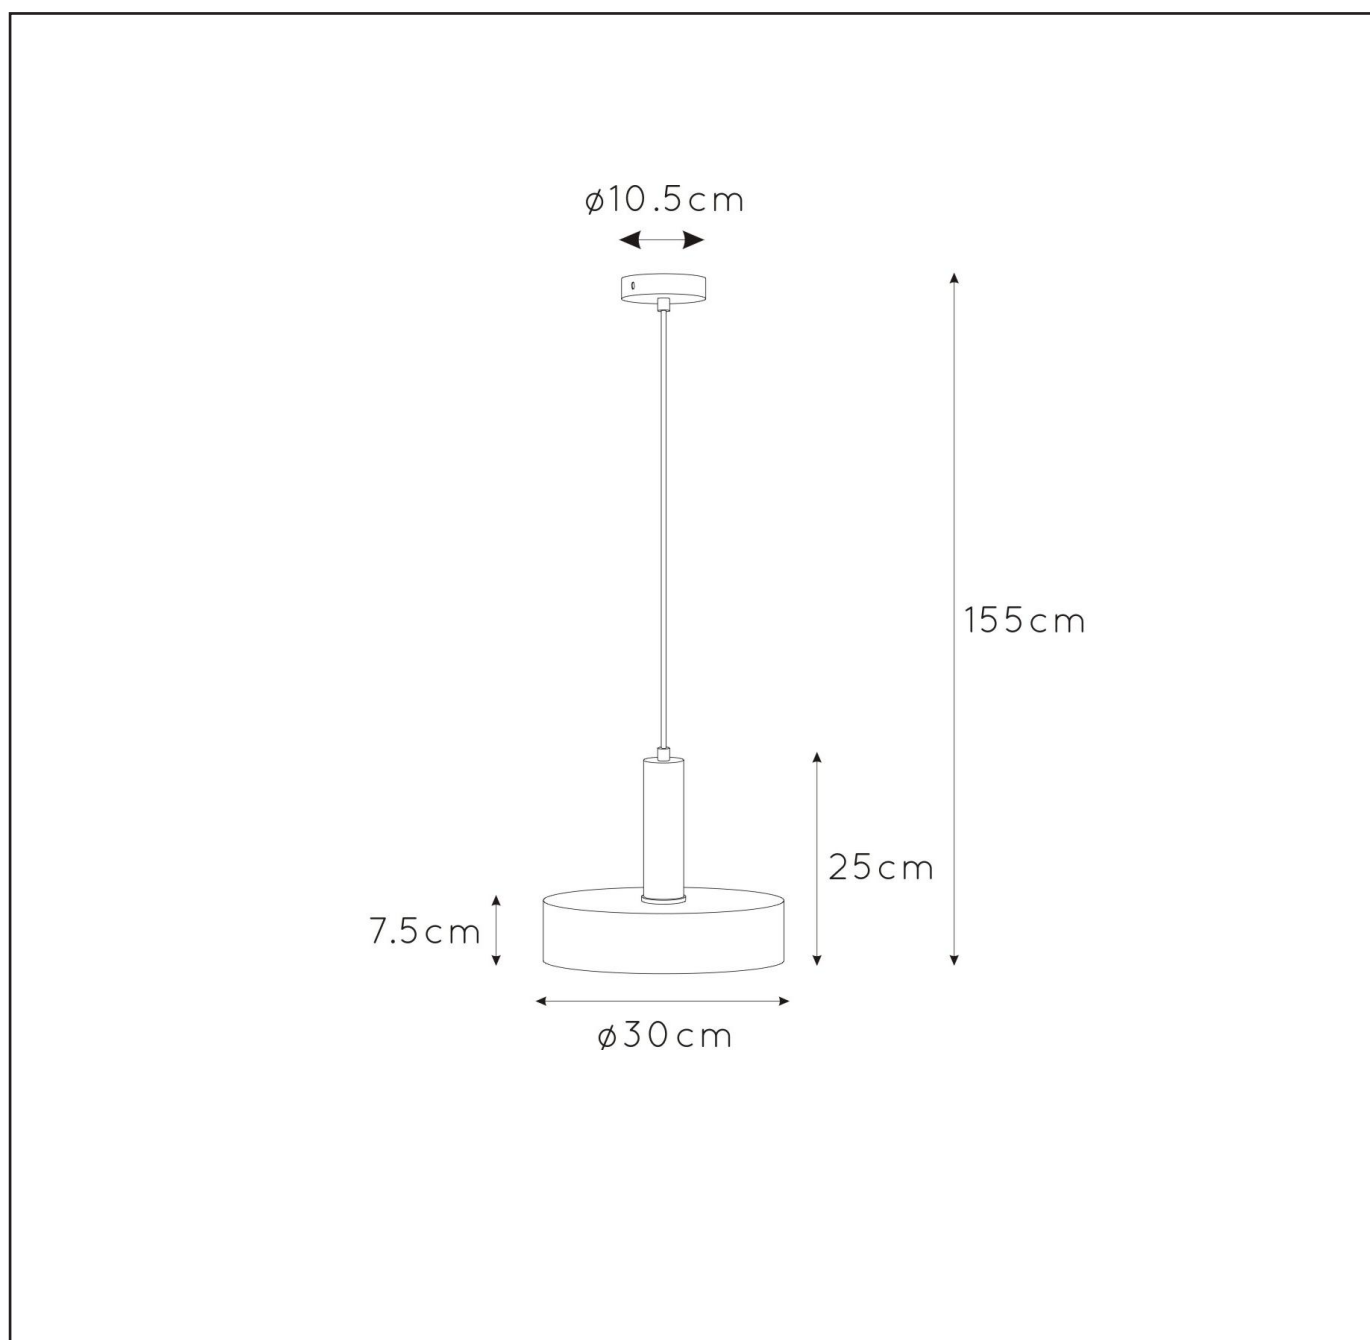

## General

Dimensions LxWxH : Ø 30cm x 155 cm  
Height minimum : 7.5 cm  
Height maximum : 155 cm  
Dimensions shade LxWxH : Ø 30cm x 7.5 cm  
Main material : Steel+aluminium  
Ceiling rose material : Steel  
Color : Satin brass+matt black  
Style : Modern  
Shape : As shown  
Weight : 1.1 kg  
Warranty : 2 years

## Product specifications

Dimmable : No  
Light direction : Down  
Adjustable in height : No  
Directional : No  
Cable : Yes, Cable on product  
Cable length : 130cm  
Sensor : Without Sensor  
Control: Light Switch Control  
IP-Class : 20  
Electric class : 1  
Light source including ? : No  
Lamp socket : E27  
Light source number : 1  
Power requirements : 220-240V~50Hz  
Bulb type & maximum wattage : E27 max.60W

For more specifications of this product please visit

[www.lucide.com](http://www.lucide.com)

LUCIDE

TECHNICAL DRAWING & DIMENSIONS

GIADA

item number : 30472/30/02

EAN code : 5411212302465

For more specifications, dimensions please visit