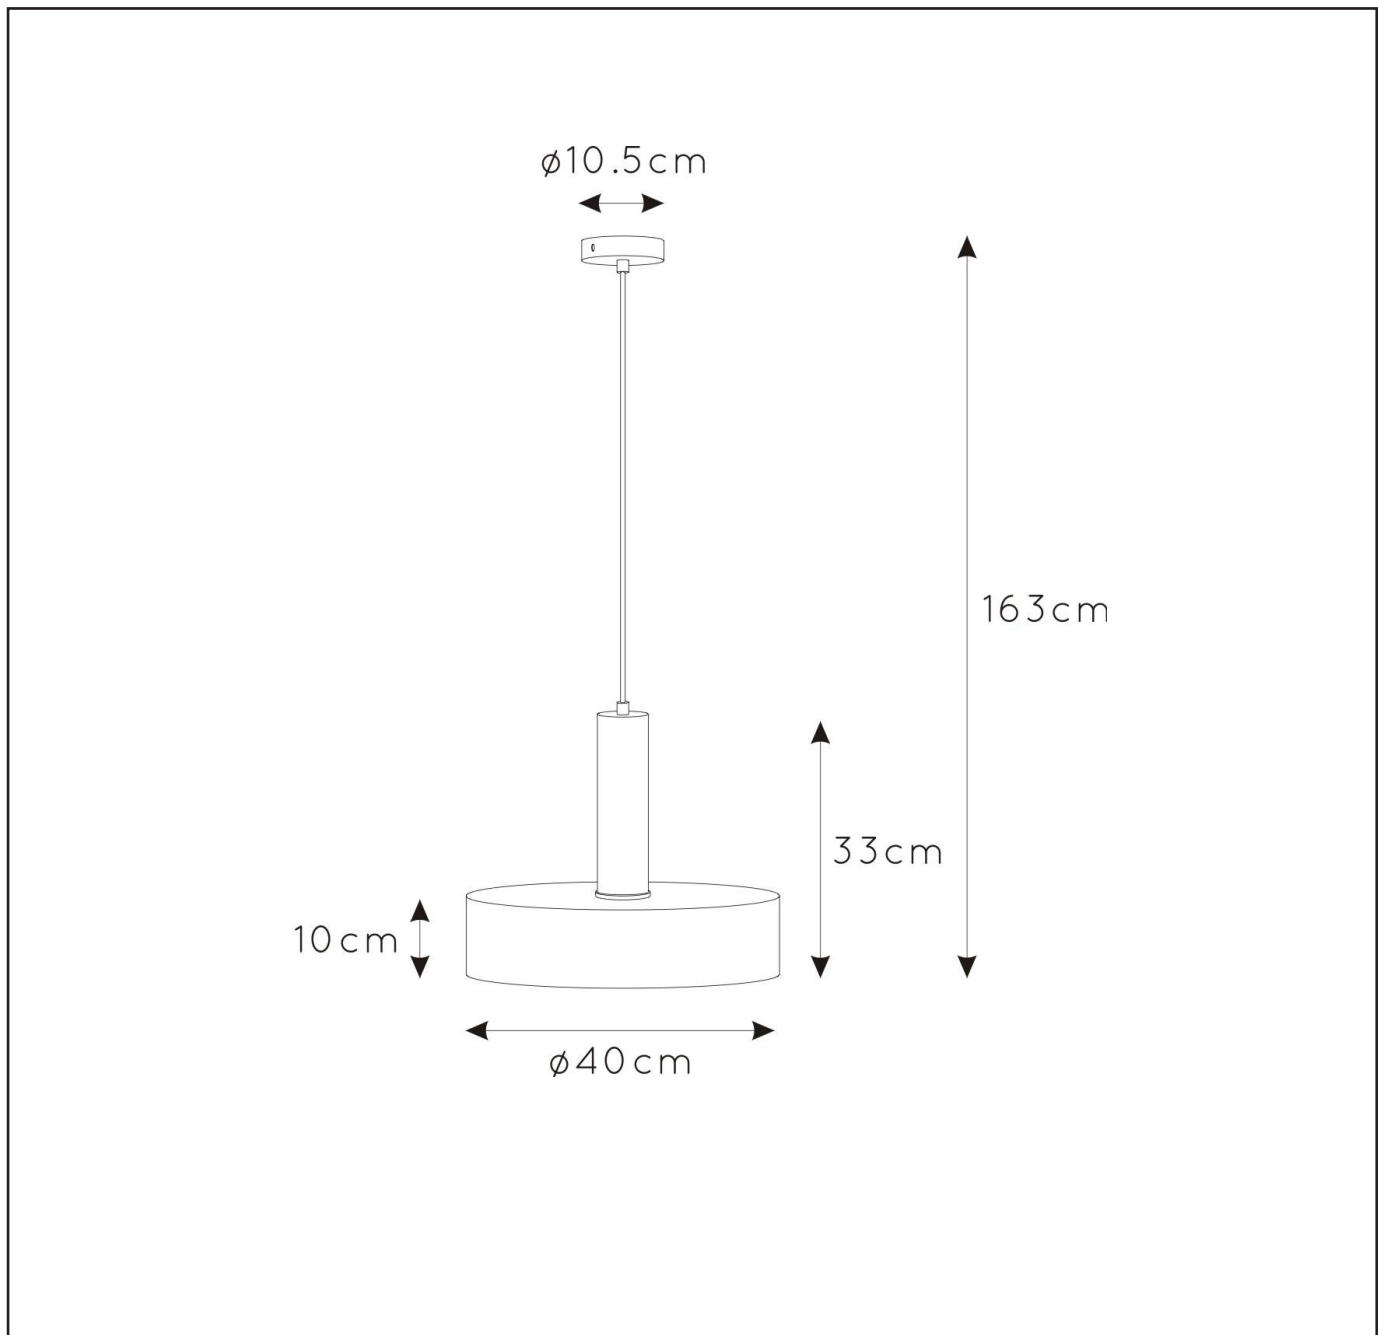

LUCIDE

RECOMMENDED
LUCIDE LIGHT
SOURCE

49032/05/65
Light source dimmable : Yes
Light source incl. : No

General

Dimensions LxWxH : Ø 40cm x 163cm
Height minimum : 10 cm
Height maximum : 163cm
Dimensions shade LxWxH : Ø 40cm x10 cm
Main material : Steel+aluminium
Ceiling rose material : Steel
Color : Satin brass+matt black
Style : Modern
Shape : As shown
Weight : 1.6 kg
Warranty : 2 years

Product specifications

Dimmable : No
Light direction : Down
Adjustable in height : No
Directional : No
Cable : Yes,Cable on product
Cable length : 130cm
Sensor : Without Sensor
Control: Light Switch Control
IP-Class : 20
Electric class : 1
Light source including ? : No
Lamp socket : E27
Light source number : 1
Power requirements : 220-240V~50Hz
Bulb type & maximum wattage : E27 max.60W

For more specifications of this product please visit

www.lucide.com

LUCIDE

TECHNICAL DRAWING & DIMENSIONS

GIADA

item number : 30472/40/02

EAN code : 5411212302472

For more specifications, dimensions please visit