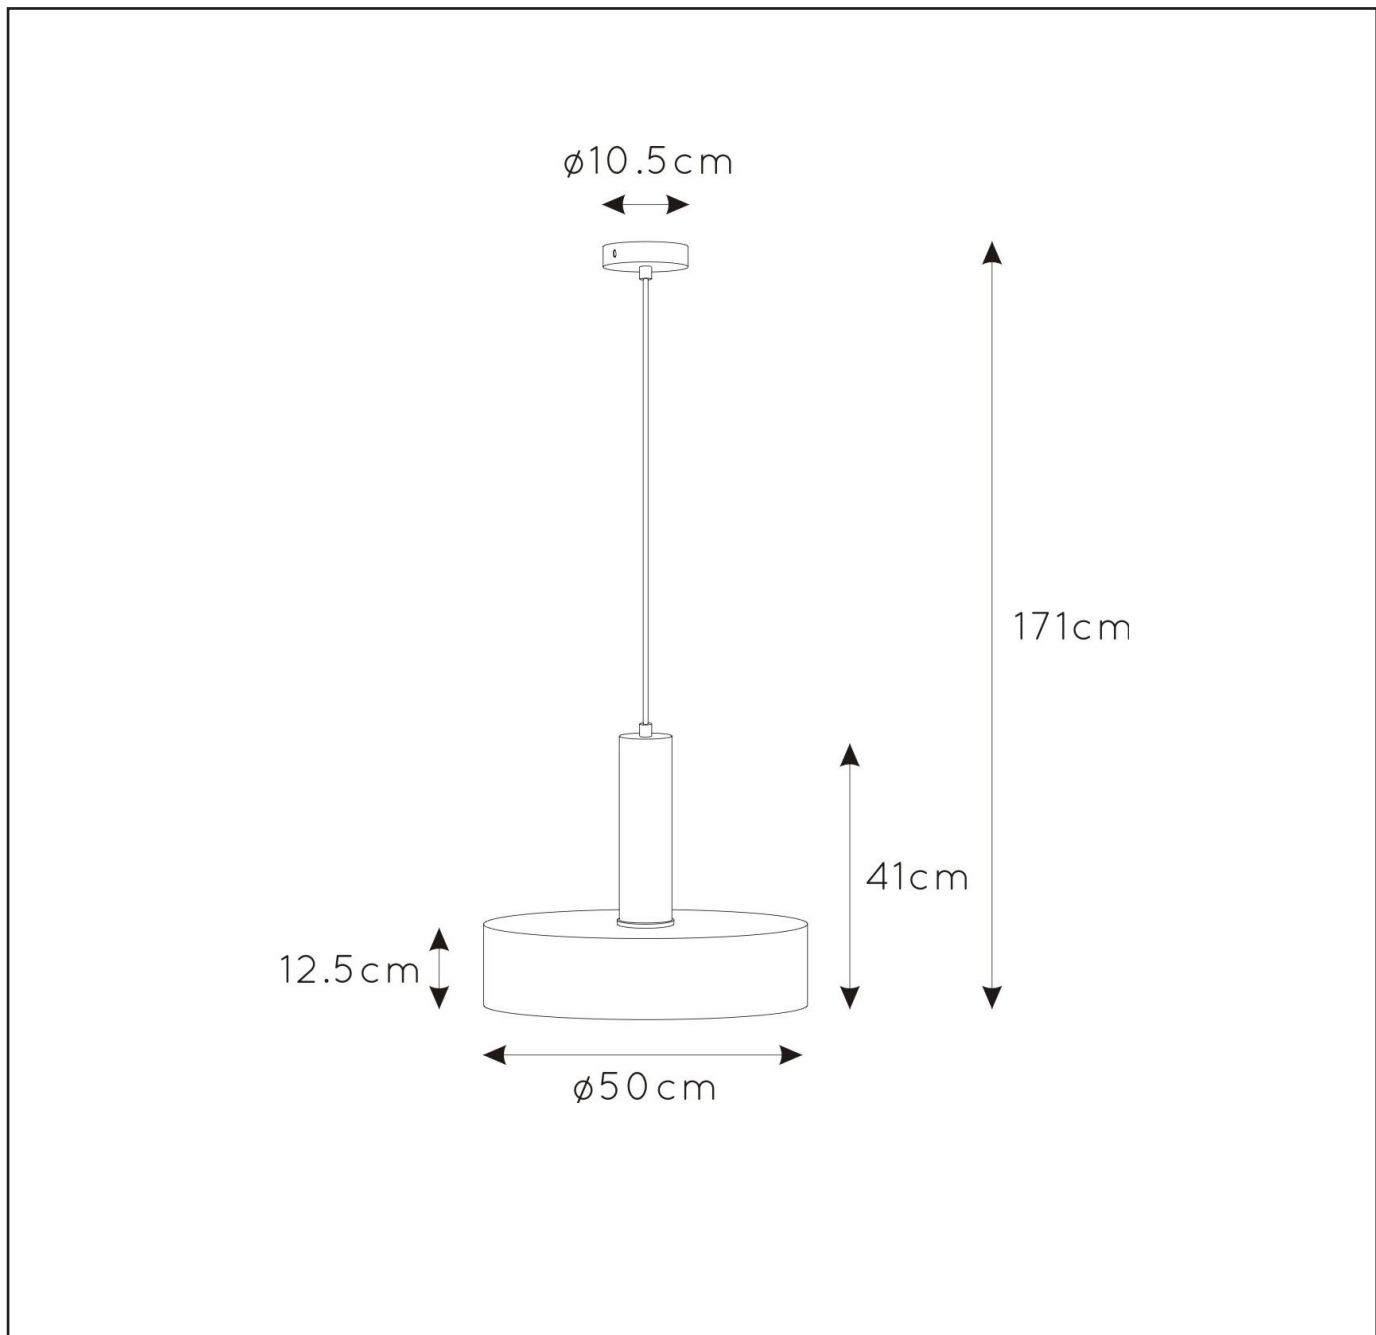

LUCIDE

RECOMMENDED
LUCIDE LIGHT
SOURCE

49032/05/65
Light source dimmable : Yes
Light source incl. : No

General

Dimensions LxWxH : Ø 50cm x 171 cm
Height minimum : 12.5 cm
Height maximum : 171 cm
Dimensions shade LxWxH : Ø 50cm x12.5 cm
Main material : Steel+aluminium
Ceiling rose material : Steel
Color : Satin brass+matt black
Style : Modern
Shape : As shown
Weight : 2.5 kg
Warranty : 2 years

Product specifications

Dimmable : No
Light direction : Down
Adjustable in height : No
Directional : No
Cable : Yes,Cable on product
Cable length : 130cm
Sensor : Without Sensor
Control: Light Switch Control
IP-Class : 20
Electric class : 1
Light source including ? : No
Lamp socket : E27
Light source number : 1
Power requirements : 220-240V~50Hz
Bulb type & maximum wattage : E27 max.60W

For more specifications of this product please visit

www.lucide.com

LUCIDE

TECHNICAL DRAWING & DIMENSIONS

GIADA

item number : 30472/50/02

EAN code : 5411212302489

For more specifications, dimensions please visit