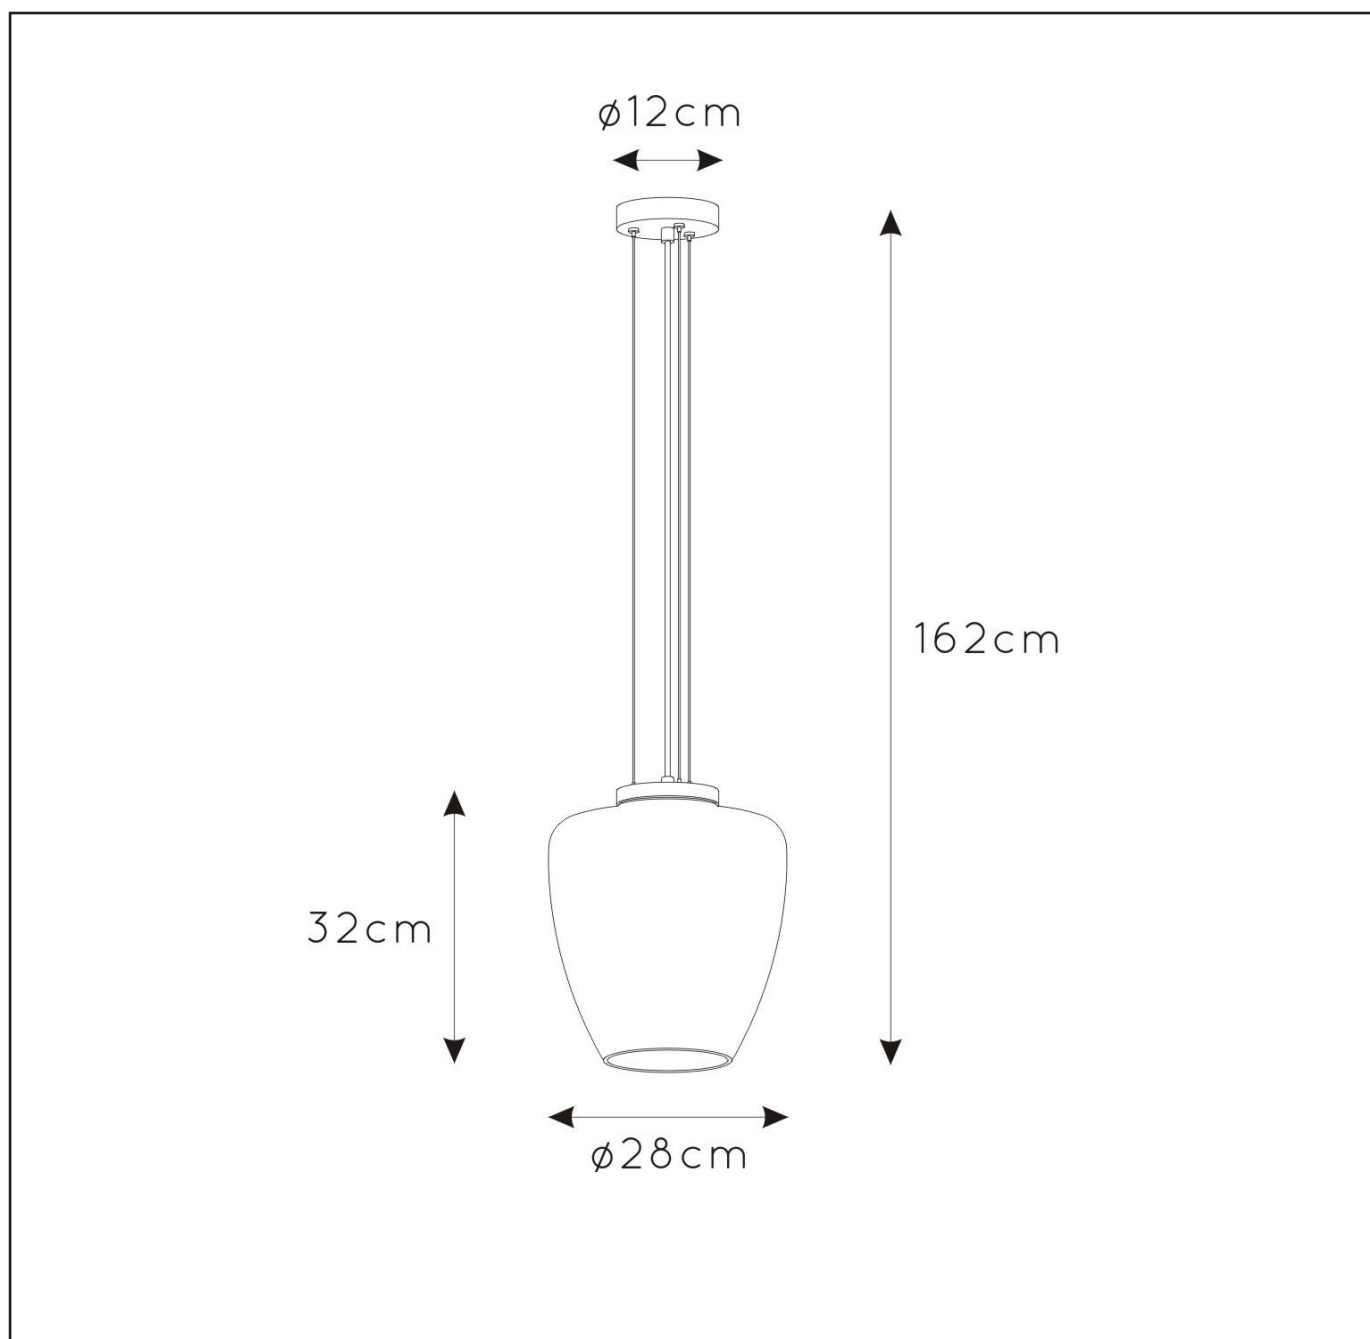

## General

Dimensions LxWxH : Ø 28cm x 162cm  
Height minimum : 32cm  
Height maximum : 162 cm  
Dimensions shade LxWxH : Ø 28cm x 32 cm  
Main material : Steel+glass  
Ceiling rose material : Steel+glass  
Color : Santin gold+amber glass  
Matt black+smoked glass  
Style : Modern  
Shape : As shown  
Weight : 1.2 kg  
Warranty : 2 years

## Product specifications

Dimmable : No  
Light direction : Down  
Adjustable in height : No  
Directional : No  
Cable : Yes,Cable on product  
Cable length : 130cm  
Sensor : Without Sensor  
Control: Light Switch Control  
IP-Class : 20  
Electric class : 1  
Light source including ? : No  
Lamp socket : E27  
Light source number : 1  
Power requirements : 220-240V~50Hz  
Bulb type & maximum wattage : E27 max.60W

For more specifications of this product please visit

[www.lucide.com](http://www.lucide.com)

LUCIDE

TECHNICAL DRAWING & DIMENSIONS

## FLORIEN

item number : 30473/28/62

EAN code : 5411212302359

item number : 30473/28/65

EAN code : 5411212302366

For more specifications, dimensions please visit

[www.lucide.com](http://www.lucide.com)