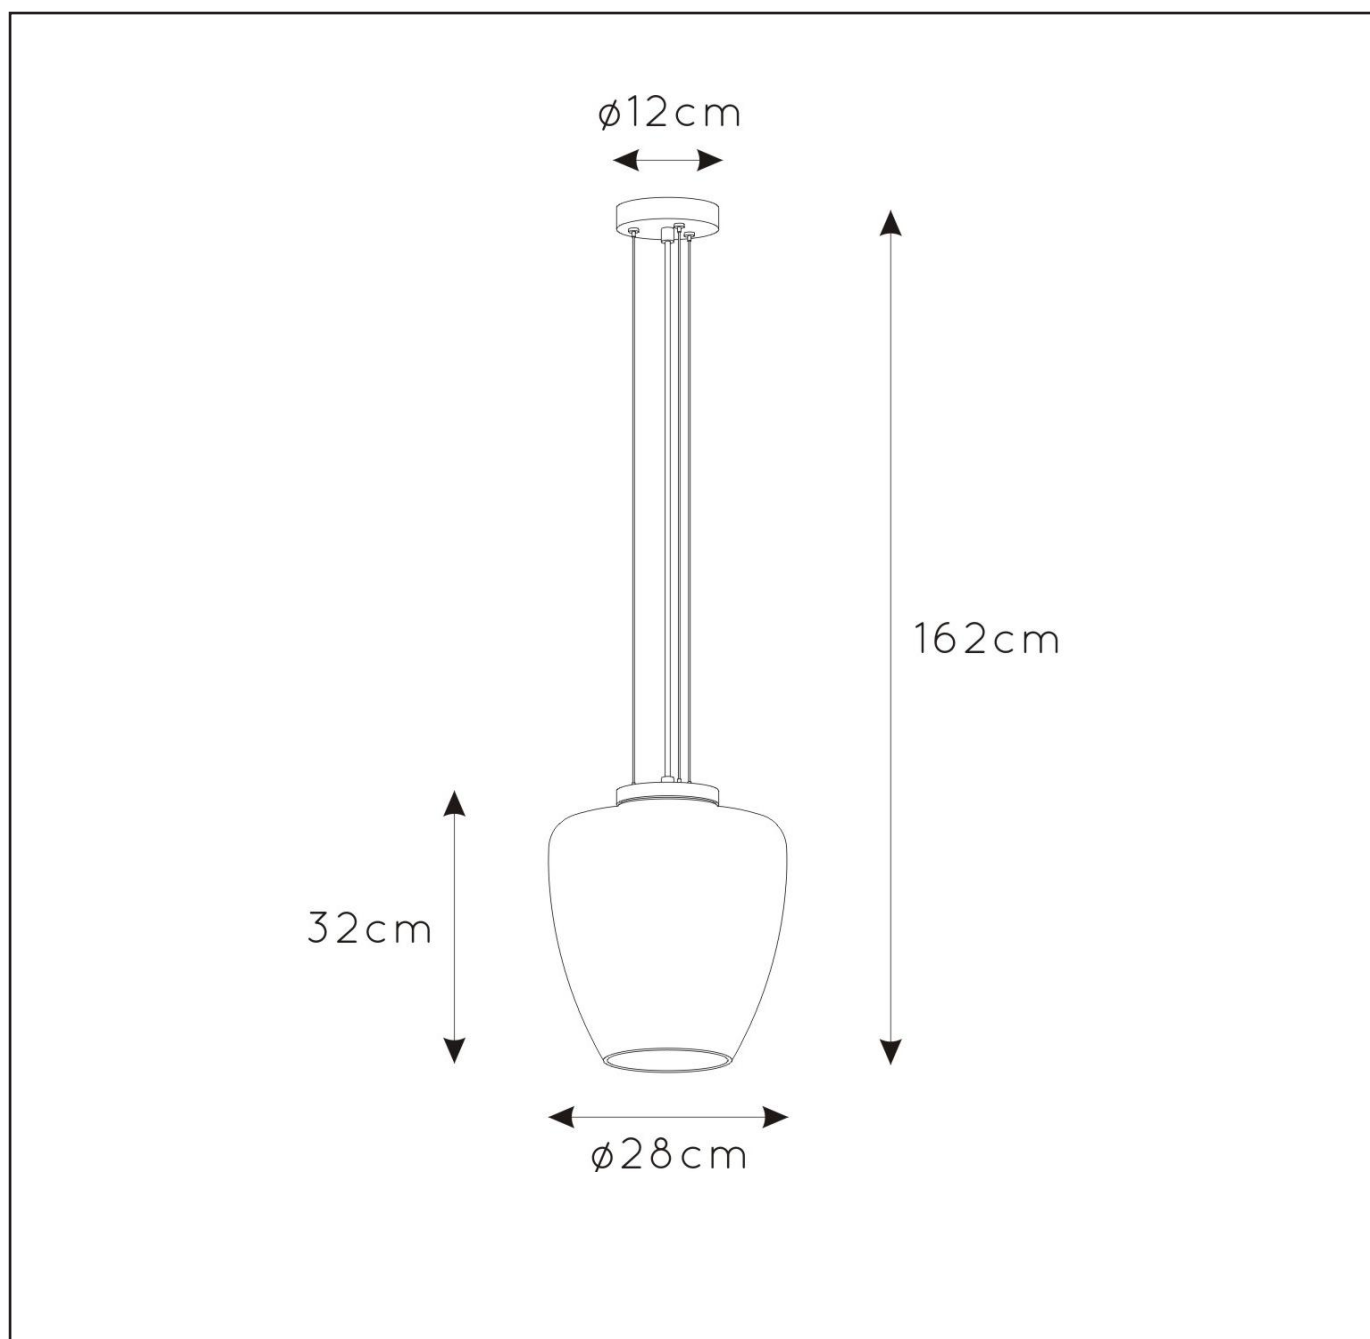

LUCIDE

RECOMMENDED
LUCIDE LIGHT
SOURCE

49032/05/62
Light source dimmable : Yes
Light source incl. : No

General

Dimensions LxWxH : Ø 28cm x 162cm
Height minimum : 32cm
Height maximum : 162 cm
Dimensions shade LxWxH : Ø 28cm x 32 cm
Main material : Steel+glass
Ceiling rose material : Steel+glass
Color : Santin gold+amber glass
Matt black+smoked glass
Style : Modern
Shape : As shown
Weight : 1.2 kg
Warranty : 2 years

Product specifications

Dimmable : No
Light direction : Down
Adjustable in height : No
Directional : No
Cable : Yes,Cable on product
Cable length : 130cm
Sensor : Without Sensor
Control: Light Switch Control
IP-Class : 20
Electric class : 1
Light source including ? : No
Lamp socket : E27
Light source number : 1
Power requirements : 220-240V~50Hz
Bulb type & maximum wattage : E27 max.60W

For more specifications of this product please visit

www.lucide.com

LUCIDE

TECHNICAL DRAWING & DIMENSIONS

FLORIEN

item number : 30473/28/62

EAN code : 5411212302359

item number : 30473/28/65

EAN code : 5411212302366

For more specifications, dimensions please visit

www.lucide.com

LUCIDE

INSTALLATION DRAWING SPECIFICATIONS