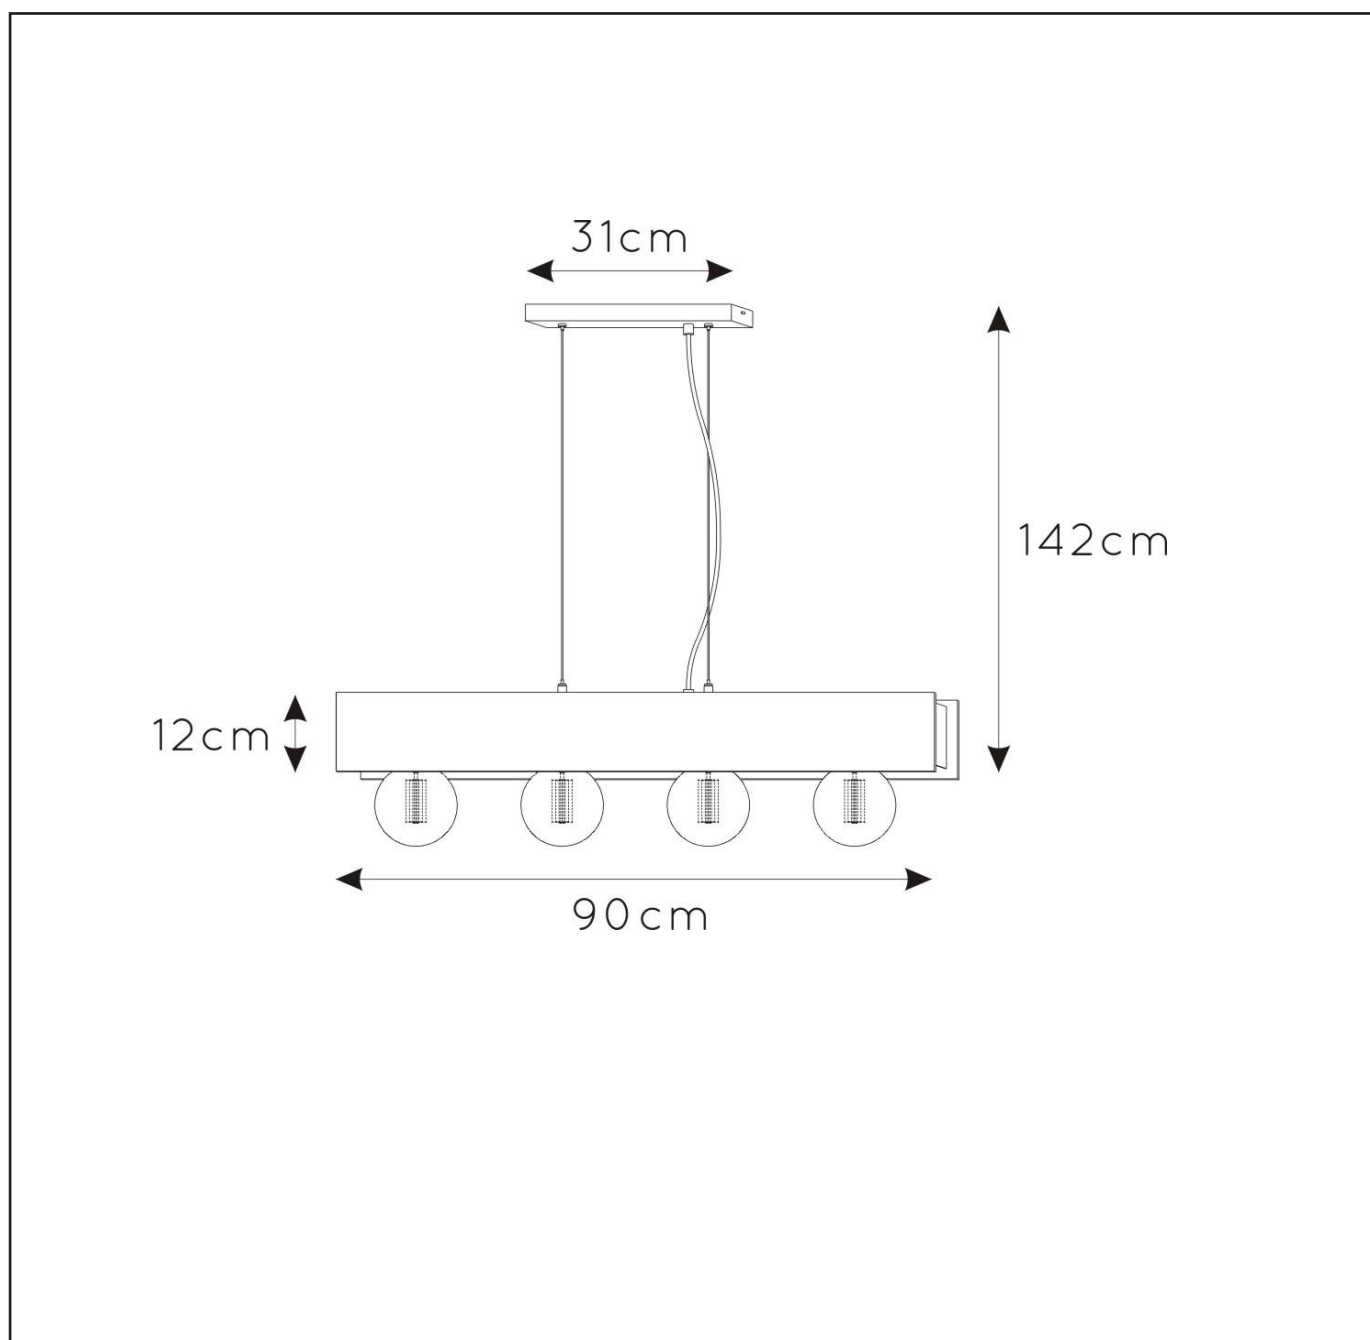

## General

Dimensions LxWxH : 90 cm x 7 cm x 142 cm  
Height minimum :  
Height maximum : 142 cm  
Dimensions shade LxWxH : 90 cm x 7 cm x 12 cm  
Main material : Steel  
Ceiling rose material : Steel  
Color : Sandy matt black  
Style : Modern  
Shape : As shown  
Weight : 4.1 kg  
Warranty : 2 years

## Product specifications

Dimmable : No  
Light direction : Down  
Adjustable in height : No  
Directional : No  
Cable : Yes, Cable on product  
Cable length : 130cm  
Sensor : Without Sensor  
Control: Light Switch Control  
IP-Class : 20  
Electric class : 1  
Light source including ? : No  
Lamp socket : E27  
Light source number : 4  
Power requirements : 220-240V~50Hz  
Bulb type & maximum wattage : E27 max.60W

For more specifications of this product please visit

[www.lucide.com](http://www.lucide.com)

LUCIDE

TECHNICAL DRAWING & DIMENSIONS

SURTUS

item number : 30474/04/30

EAN code : 5411212302397

For more specifications, dimensions please visit