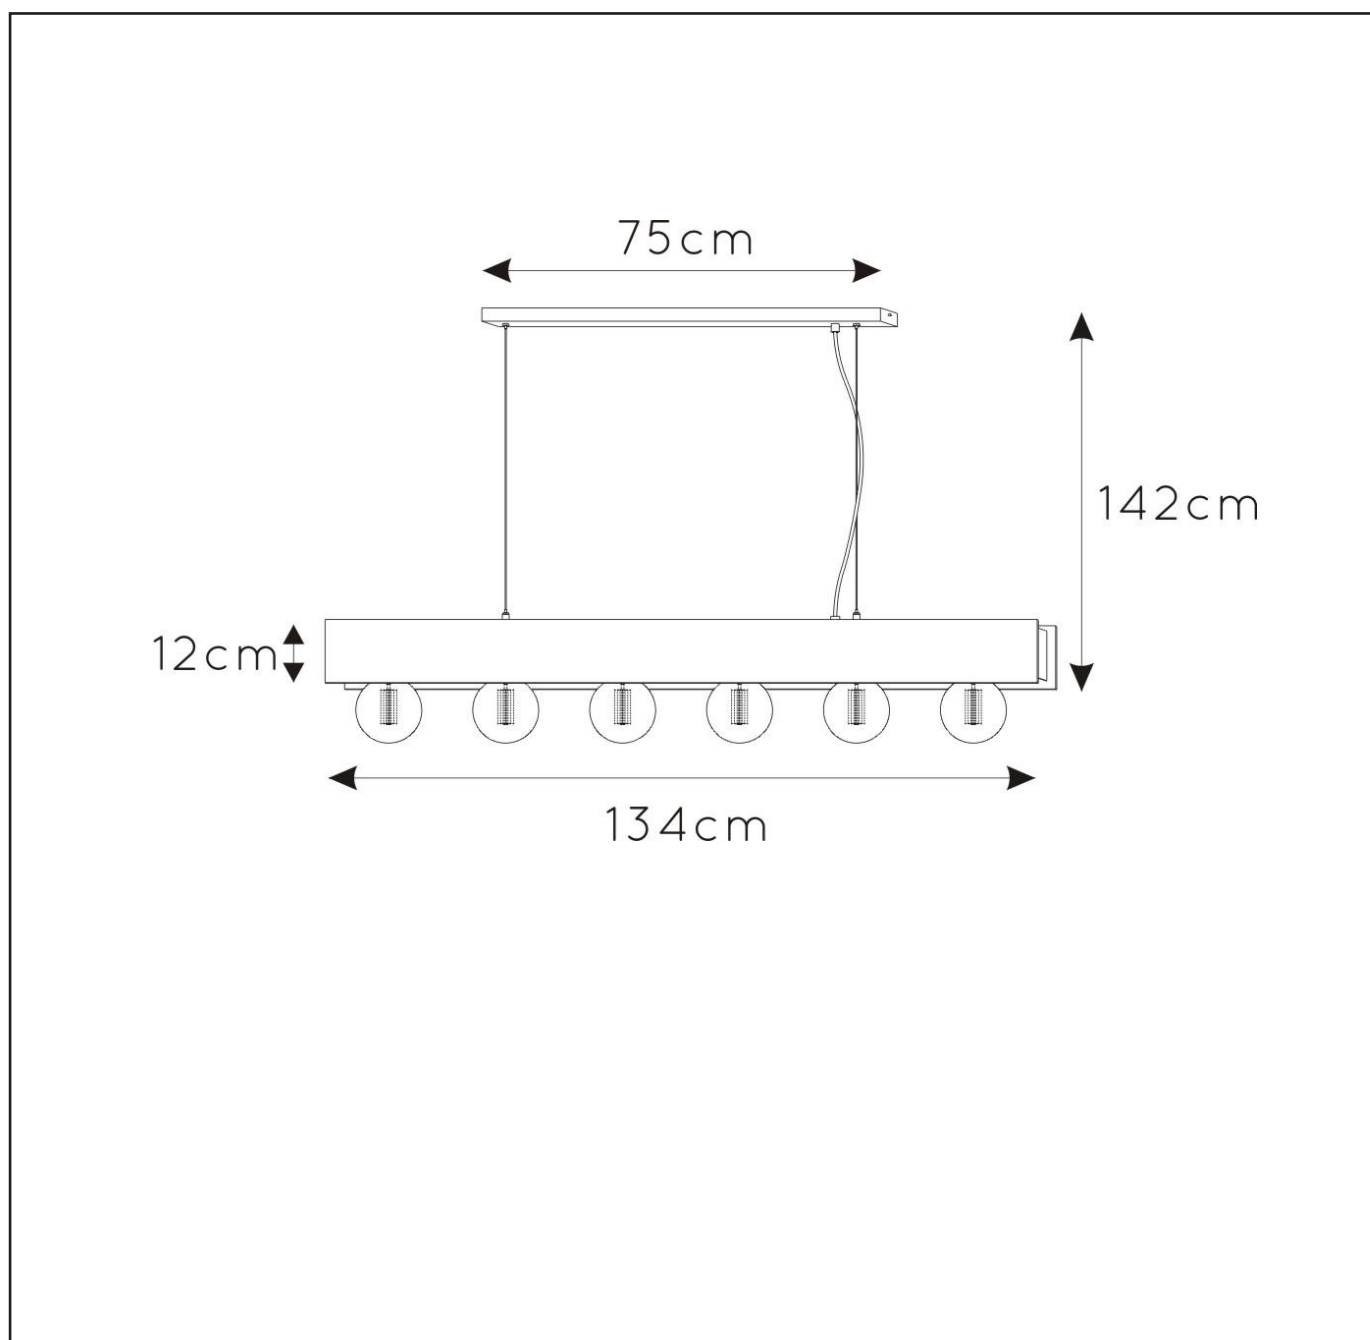

LUCIDE

RECOMMENDED
LUCIDE LIGHT
SOURCE

49032/05/62
Light source dimmable : Yes
Light source incl. : No

General

Dimensions LxWxH : 134 cm x 7 cm x 142 cm
Height minimum : 12 cm
Height maximum : 130 cm
Dimensions shade LxWxH : 134 cm x 7 cm x 12 cm
Main material : Steel
Ceiling rose material : Steel
Color : Sandy matt black
Style : Modern
Shape : As shown
Weight : 6.5 kg
Warranty : 2 years

Product specifications

Dimmable : No
Light direction : Down
Adjustable in height : No
Directional : No
Cable : Yes, Cable on product
Cable length : 130cm
Sensor : Without Sensor
Control: Light Switch Control
IP-Class : 20
Electric class : 1
Light source including ? : No
Lamp socket : E27
Light source number : 6
Power requirements : 220-240V~50Hz
Bulb type & maximum wattage : E27 max.60W

For more specifications of this product please visit

www.lucide.com

LUCIDE

TECHNICAL DRAWING & DIMENSIONS

SURTUS

item number : 30474/06/30

EAN code : 5411212302410

For more specifications, dimensions please visit