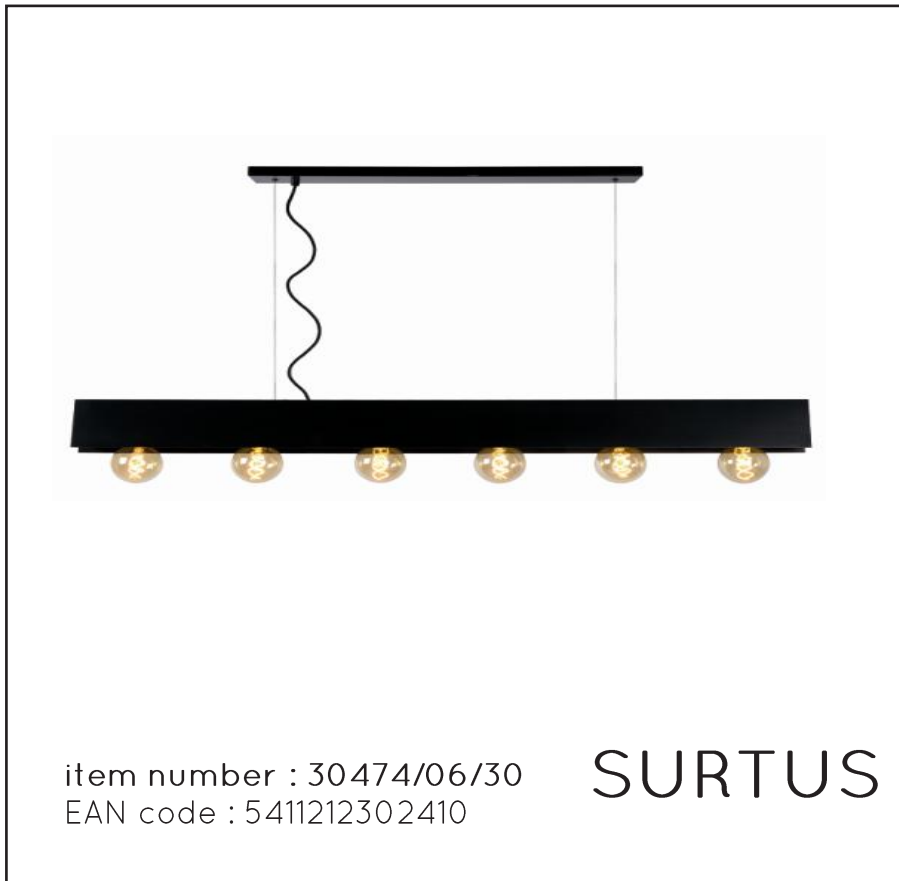

LUCIDE

RECOMMENDED
LUCIDE LIGHT
SOURCE

49032/05/62
Light source dimmable : Yes
Light source incl. : No

General

Dimensions LxWxH : 134 cm x 7 cm x 142 cm
Height minimum : 12 cm
Height maximum : 130 cm
Dimensions shade LxWxH : 134 cm x 7 cm x 12 cm
Main material : Steel
Ceiling rose material : Steel
Color : Sandy matt black
Style : Modern
Shape : As shown
Weight : 6.5 kg
Warranty : 2 years

Product specifications

Dimmable : No
Light direction : Down
Adjustable in height : No
Directional : No
Cable : Yes, Cable on product
Cable length : 130cm
Sensor : Without Sensor
Control: Light Switch Control
IP-Class : 20
Electric class : 1
Light source including ? : No
Lamp socket : E27
Light source number : 6
Power requirements : 220-240V~50Hz
Bulb type & maximum wattage : E27 max.60W

For more specifications of this product please visit

www.lucide.com

LUCIDE

TECHNICAL DRAWING & DIMENSIONS

SURTUS

item number : 30474/06/30

EAN code : 5411212302410

For more specifications, dimensions please visit