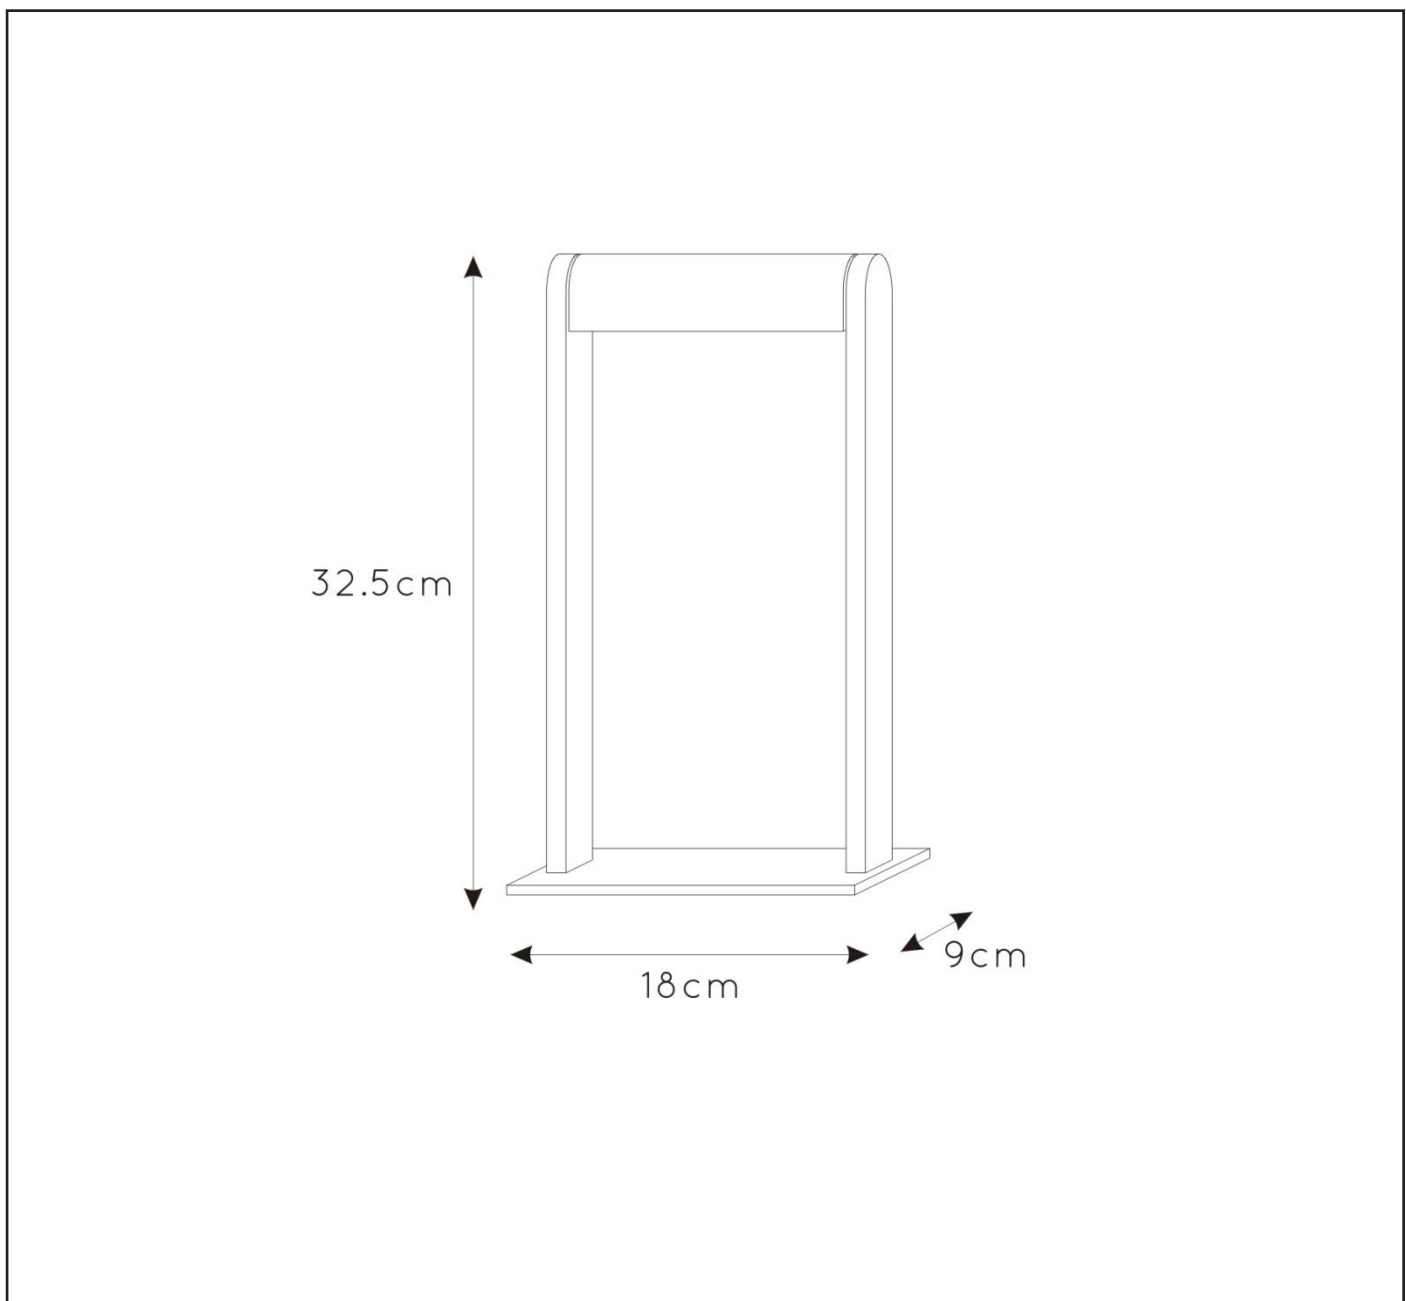

LUCIDE

**RECOMMENDED
LUCIDE LIGHT
SOURCE**

49026/03/31

Light source dimmable : Yes
Light source incl. : No

General

Dimensions LxWxH : 18cm x 9 cm x 32.5 cm
Height minimum : -
Height maximum : cm
Dimensions shade LxWxH : cm x cm x cm
Main material : Steel
Ceiling rose material : -
Color : Satin brass+black/ Coffee+black
Style : Modern
Shape : As shown
Weight : 1.3kg
Warranty : 2 years

Product specifications

Dimmable : Yes
Light direction : Around (Head)
Adjustable in height : -
Directional : -
Cable : Yes, Cable on product
Cable length : 200cm
Sensor : Without Sensor
Control : 3 Step touch dimmable
IP-Class : 20
Electric class : 2
Light source including ? : No
Lamp socket : G9
Light source number : 1
Power requirements : 220-240V~50Hz
Bulb type & maximum wattage:G9 LED max.5W

For more specifications of this product please visit

www.lucide.com

LUCIDE

TECHNICAL DRAWING & DIMENSIONS

LORAS

Itemnumber :30500/01/02

EAN code : 5411212302700

Itemnumber :30500/01/96

EAN code : 5411212302717

For more specifications, dimensions please visit

www.lucide.com

L U C I D E

INSTALLATION DRAWING SPECIFICATIONS