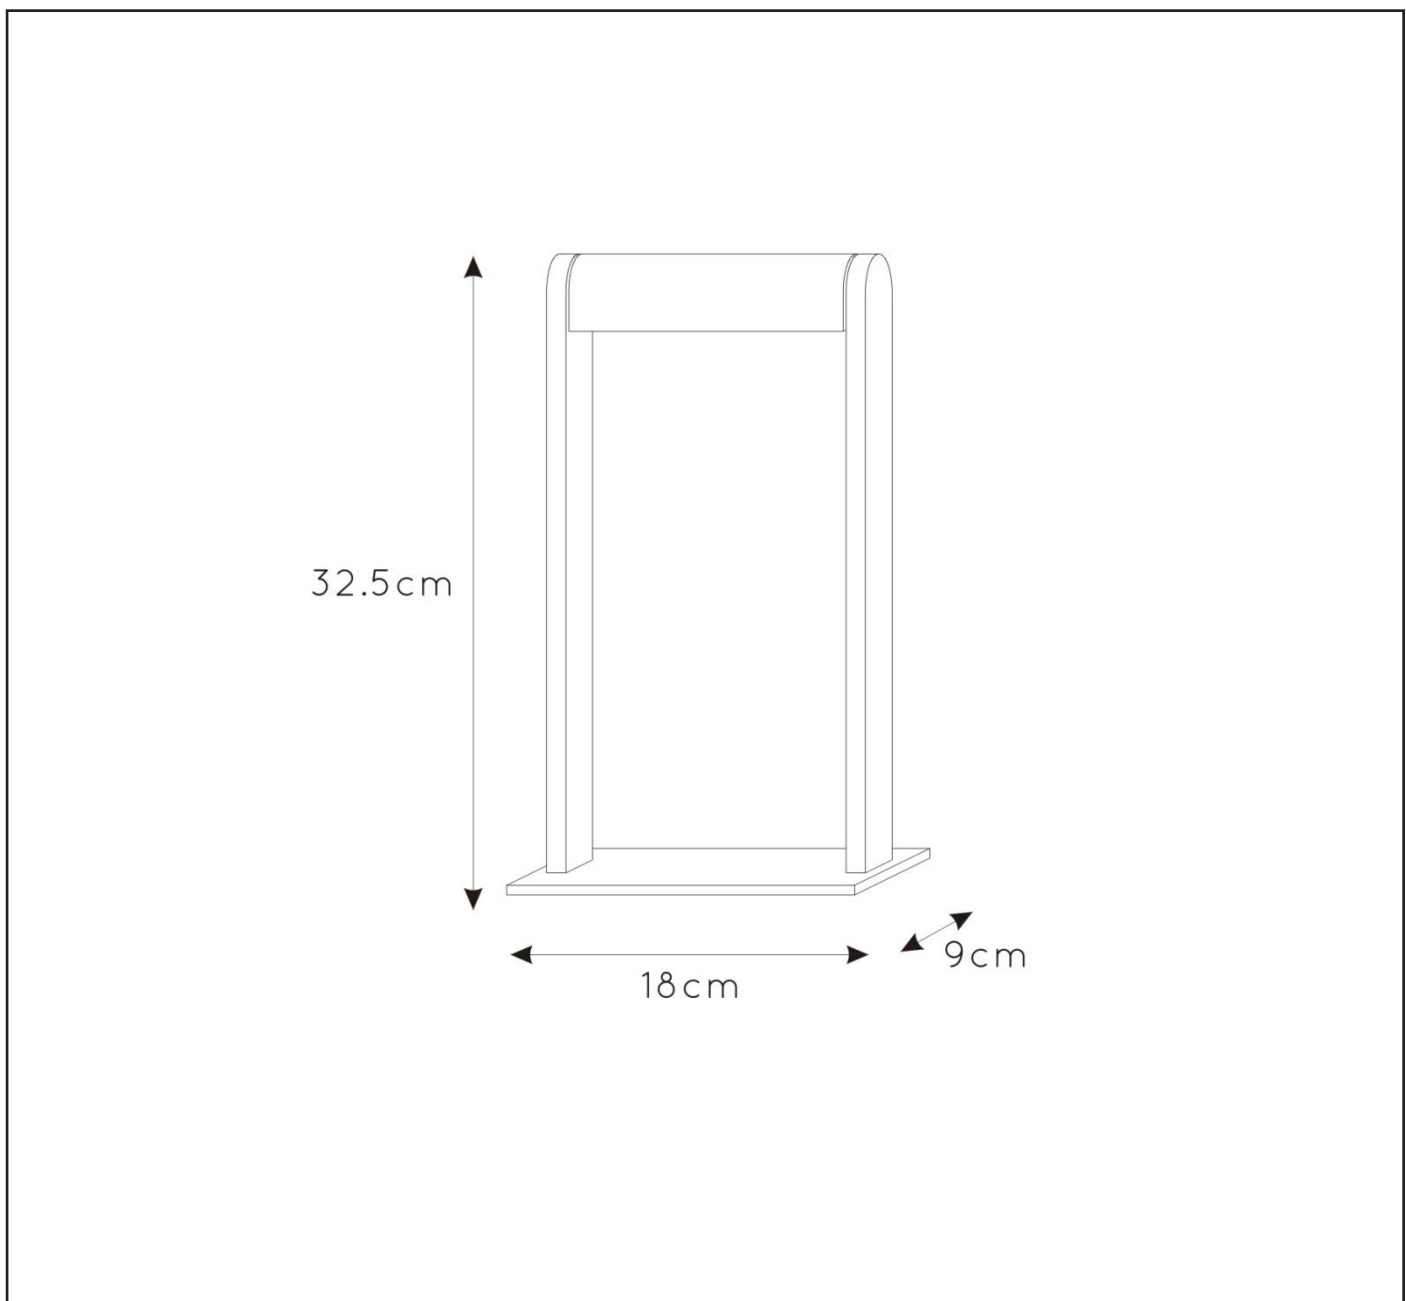

LUCIDE

**RECOMMENDED  
LUCIDE LIGHT  
SOURCE**

**49026/03/31**

Light source dimmable : Yes  
Light source incl. : No

**General**

**Dimensions LxWxH** : 18cm x 9 cm x 32.5 cm  
**Height minimum** : -  
**Height maximum** : cm  
**Dimensions shade LxWxH** : cm x cm x cm  
**Main material** : Steel  
**Ceiling rose material** : -  
**Color** : Satin brass+black/ Coffee+black  
**Style** : Modern  
**Shape** : As shown  
**Weight** : 1.3kg  
**Warranty** : 2 years

**Product specifications**

**Dimmable** : Yes  
**Light direction** : Around (Head)  
**Adjustable in height** : -  
**Directional** : -  
**Cable** : Yes, Cable on product  
**Cable length** : 200cm  
**Sensor** : Without Sensor  
**Control** : 3 Step touch dimmable  
**IP-Class** : 20  
**Electric class** : 2  
**Light source including ?** : No  
**Lamp socket** : G9  
**Light source number** : 1  
**Power requirements** : 220-240V~50Hz  
**Bulb type & maximum wattage**:G9 LED max.5W

For more specifications of this product please visit

[www.lucide.com](http://www.lucide.com)

LUCIDE

TECHNICAL DRAWING & DIMENSIONS

## LORAS

Itemnumber :30500/01/02

EAN code : 5411212302700

Itemnumber :30500/01/96

EAN code : 5411212302717

For more specifications, dimensions please visit

[www.lucide.com](http://www.lucide.com)

LUCIDE