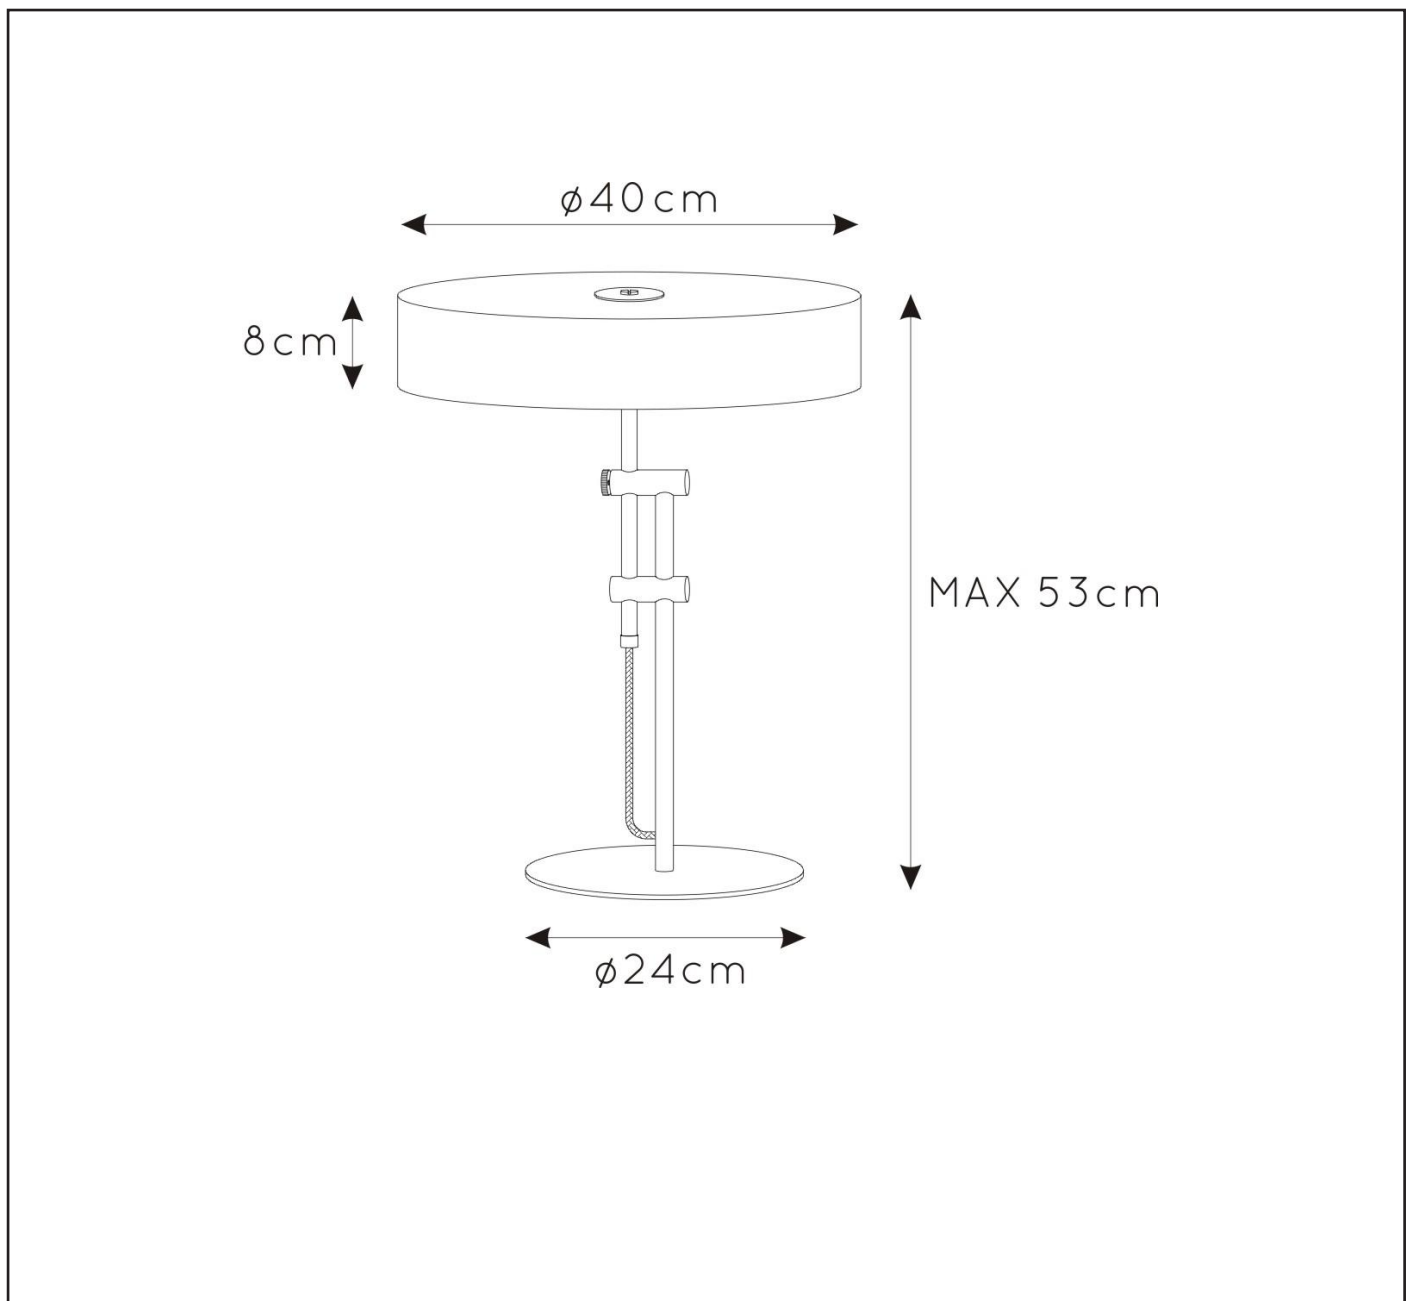

LUCIDE

RECOMMENDED
LUCIDE LIGHT
SOURCE

49042/05/62
Light source dimmable : Yes
Light source incl. : No

General

Dimensions LxWxH : Ø 40 cm x 53cm
Height minimum : cm
Height maximum : 53cm
Dimensions shade LxWxH : Ø40cmx8cm
Main material : Steel+aluminium
Ceiling rose material : -
Color : Matt black with satin gold shade
Style : Modern
Shape : As shown
Weight : 3.2 kg
Warranty : 2 years

Product specifications

Dimmable : No
Light direction : No
Adjustable in height : No
Directional : No
Cable : Yes, Cable on product
Cable length : 200cm
Sensor : Without Sensor
Control : On/off Switch In The Cord
IP-Class : 20
Electric class : 2
Light source including ? : No
Lamp socket : E27
Light source number : 2
Power requirements : 220-240V~50Hz
Bulb type & maximum wattage: E27 max.60W

For more specifications of this product please visit
www.lucide.com

LUCIDE

TECHNICAL DRAWING & DIMENSIONS

GIADA

item number : 30570/02/02

EAN code : 5411212302526

For more specifications, dimensions please visit