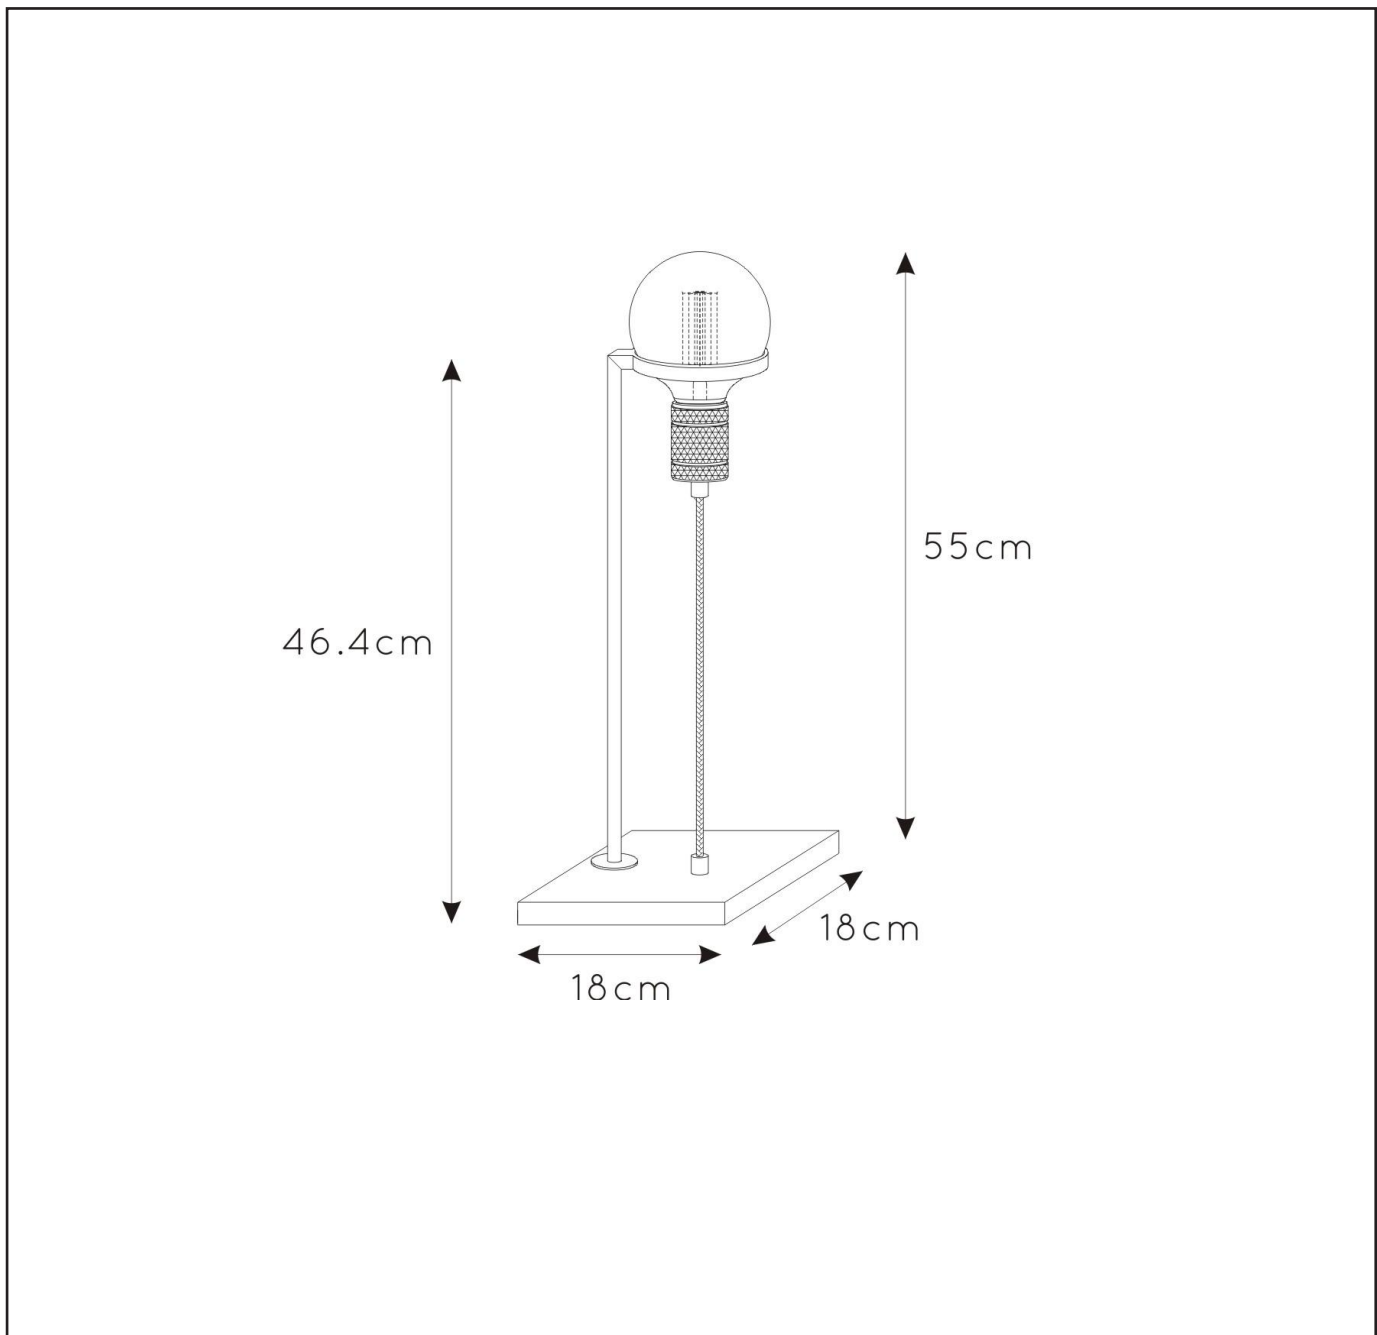

## General

Dimensions LxWxH : 18cmx18cm x 55cm  
Height minimum : cm  
Height maximum : 55cm  
Dimensions shade LxWxH :  
Main material : Steel  
Ceiling rose material : Steel  
Color : Matt black with brass socket  
Style : Modern  
Shape : As shown  
Weight : 2.0 kg  
Warranty : 2 years

## Product specifications

Dimmable : No  
Light direction :  
Adjustable in height : No  
Directional : No  
Cable : Yes, Cable on product  
Cable length : 200cm  
Sensor : Without Sensor  
Control : On/off Switch In The Cord  
IP-Class : 20  
Electric class : 2  
Light source including ? : No  
Lamp socket : E27  
Light source number : 1  
Power requirements : 220-240V~50Hz  
Bulb type & maximum wattage : E27 max.60W

For more specifications of this product please visit

[www.lucide.com](http://www.lucide.com)

LUCIDE

TECHNICAL DRAWING & DIMENSIONS

OTTELIEN

item number : 30571/01/30

EAN code : 5411212302588

For more specifications, dimensions please visit