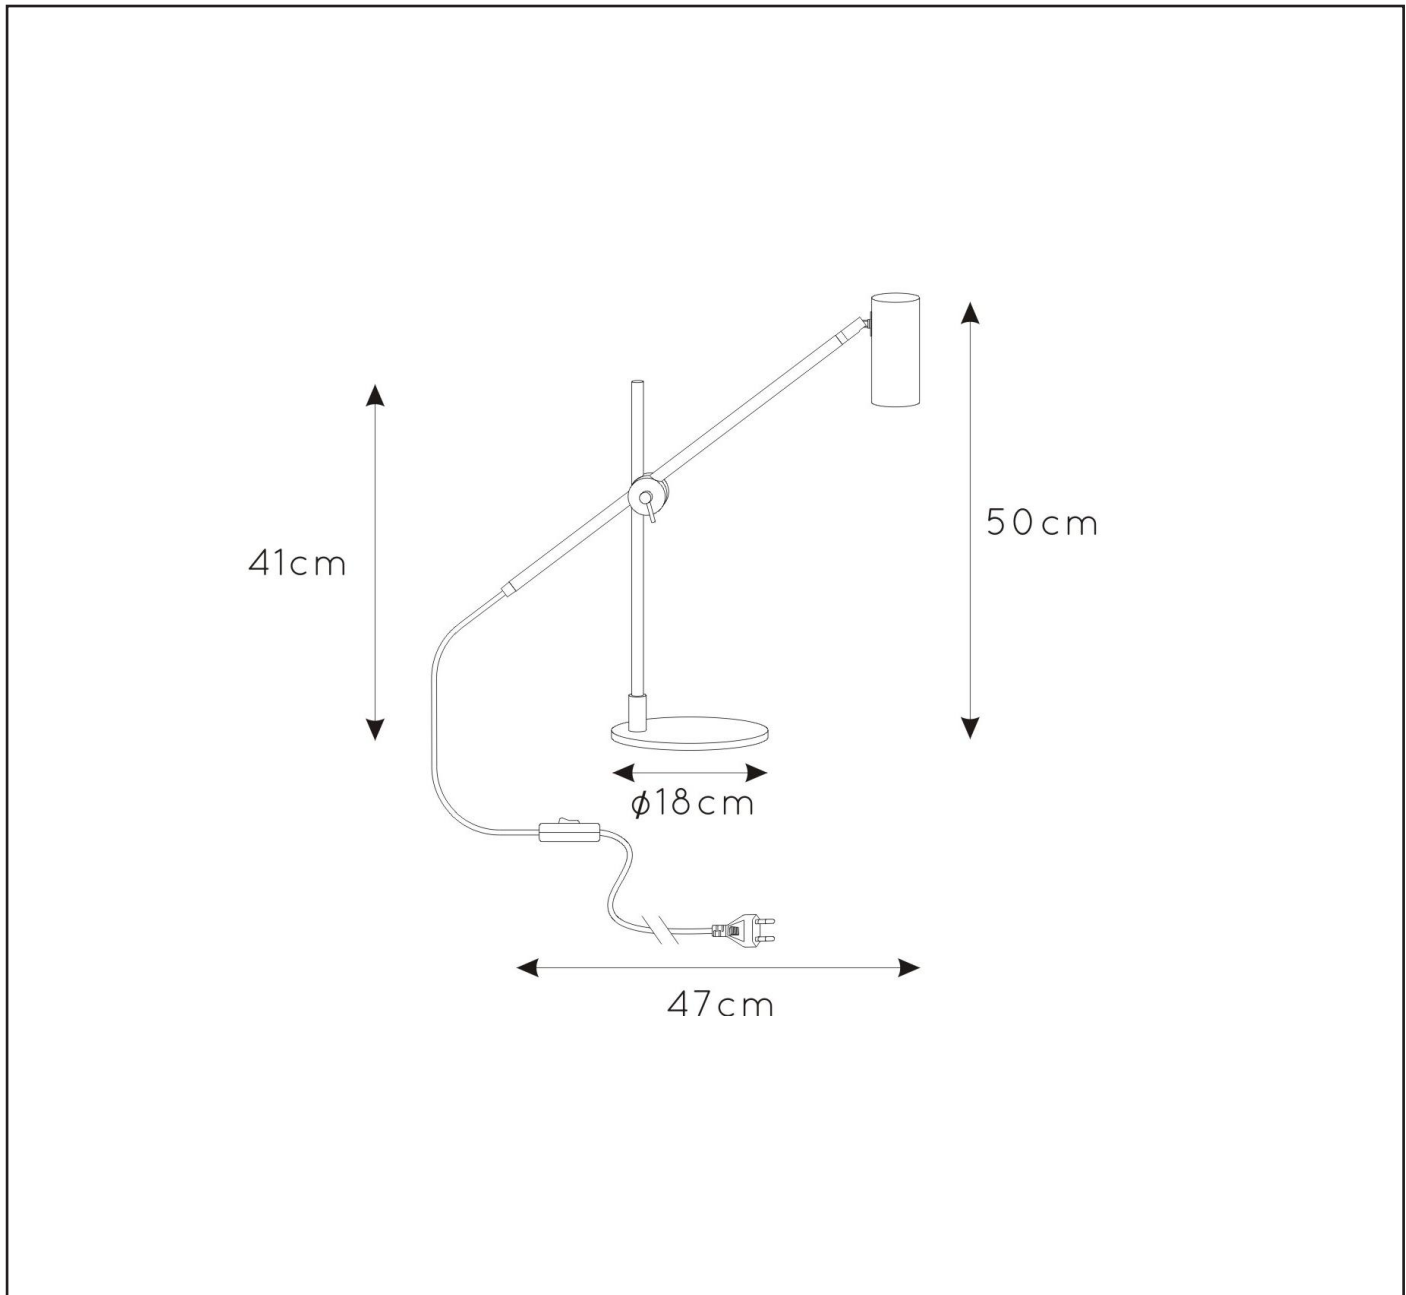

LUCIDE

RECOMMENDED
LUCIDE LIGHT
SOURCE

49009/05/30
Light source dimmable : Yes
Light source incl. : No

General

Dimensions LxWxH : 47 cm x 18 cm x 50 cm
Height minimum : 41 cm
Height maximum : 50 cm
Dimensions shade LxWxH : Ø 5.5 cmx12 cm
Main material : Steel
Ceiling rose material : -
Color : Matt black with gold head/swing
Style : Modern
Shape : As shown
Weight : 1.9 kg
Warranty : 2 years

Product specifications

Dimmable : No
Light direction : No
Adjustable in height : Yes
Directional : Yes
Cable : Yes, Cable on product
Cable length : 200cm
Sensor : Without Sensor
Control : On/off Switch In The Cord
IP-Class : 20
Electric class : 2
Light source including ? : No
Lamp socket : GU10
Light source number : 1
Power requirements : 220-240V~50Hz
Bulb type & maximum wattage: LED GU10
max.5W

For more specifications of this product please visit

www.lucide.com

LUCIDE

TECHNICAL DRAWING & DIMENSIONS

PHILINE

item number : 30672/01/30
EAN code : 54112124202434

For more specifications, dimensions please visit
www.lucide.com

LUCIDE

INSTALLATION DRAWING SPECIFICATIONS