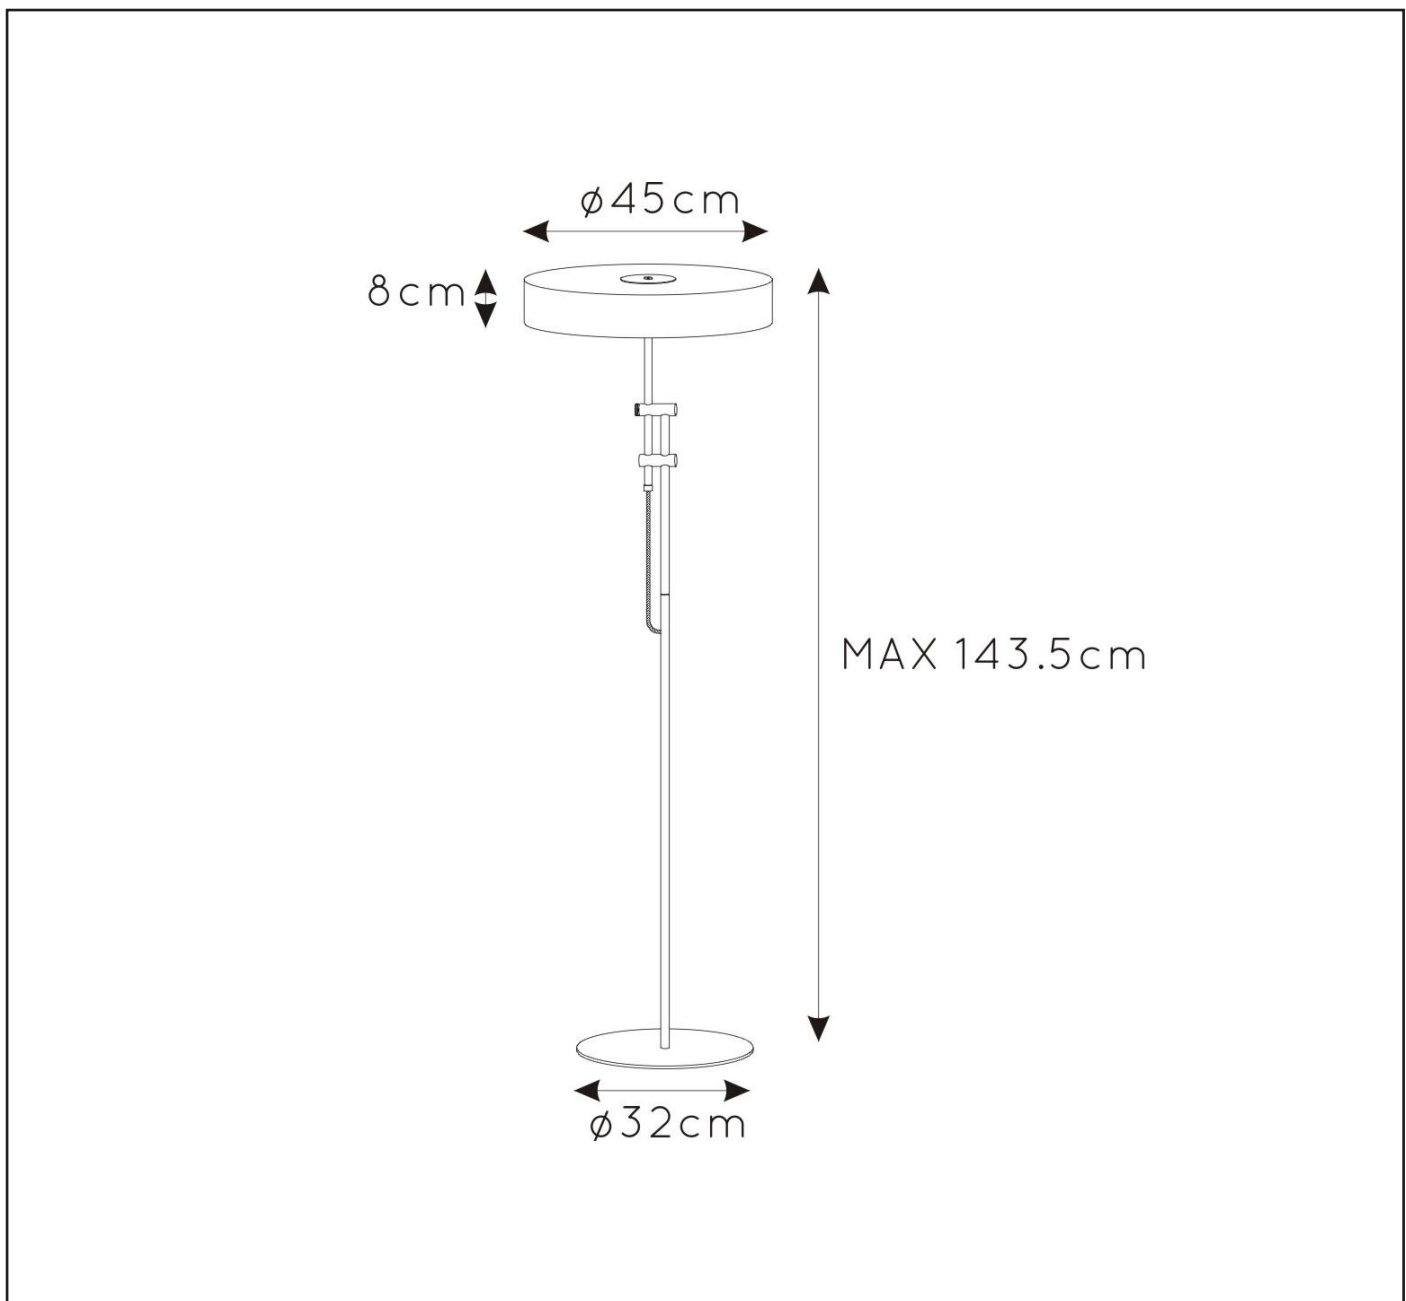

LUCIDE

RECOMMENDED
LUCIDE LIGHT
SOURCE

49042/05/62
Light source dimmable : Yes
Light source incl. : No

General

Dimensions LxWxH : Ø 45 cm x 143.5 cm
Height minimum : cm
Height maximum : 143.5 cm
Dimensions shade LxWxH : Ø45cmx8cm
Main material : Steel+aluminium
Ceiling rose material : -
Color : Matt black with satin gold shade
Style : Modern
Shape : As shown
Weight : 5.3 kg
Warranty : 2 years

Product specifications

Dimmable : No
Light direction : No
Adjustable in height : No
Directional : No
Cable : Yes, Cable on product
Cable length : 200cm
Sensor : Without Sensor
Control : On/off Switch In The Cord
IP-Class : 20
Electric class : 2
Light source including ? : No
Lamp socket : E27
Light source number : 2
Power requirements : 220-240V~50Hz
Bulb type & maximum wattage: E27 max.60W

For more specifications of this product please visit
www.lucide.com

LUCIDE

TECHNICAL DRAWING & DIMENSIONS

GIADA

item number : 30770/02/02

EAN code : 5411212302571

For more specifications, dimensions please visit