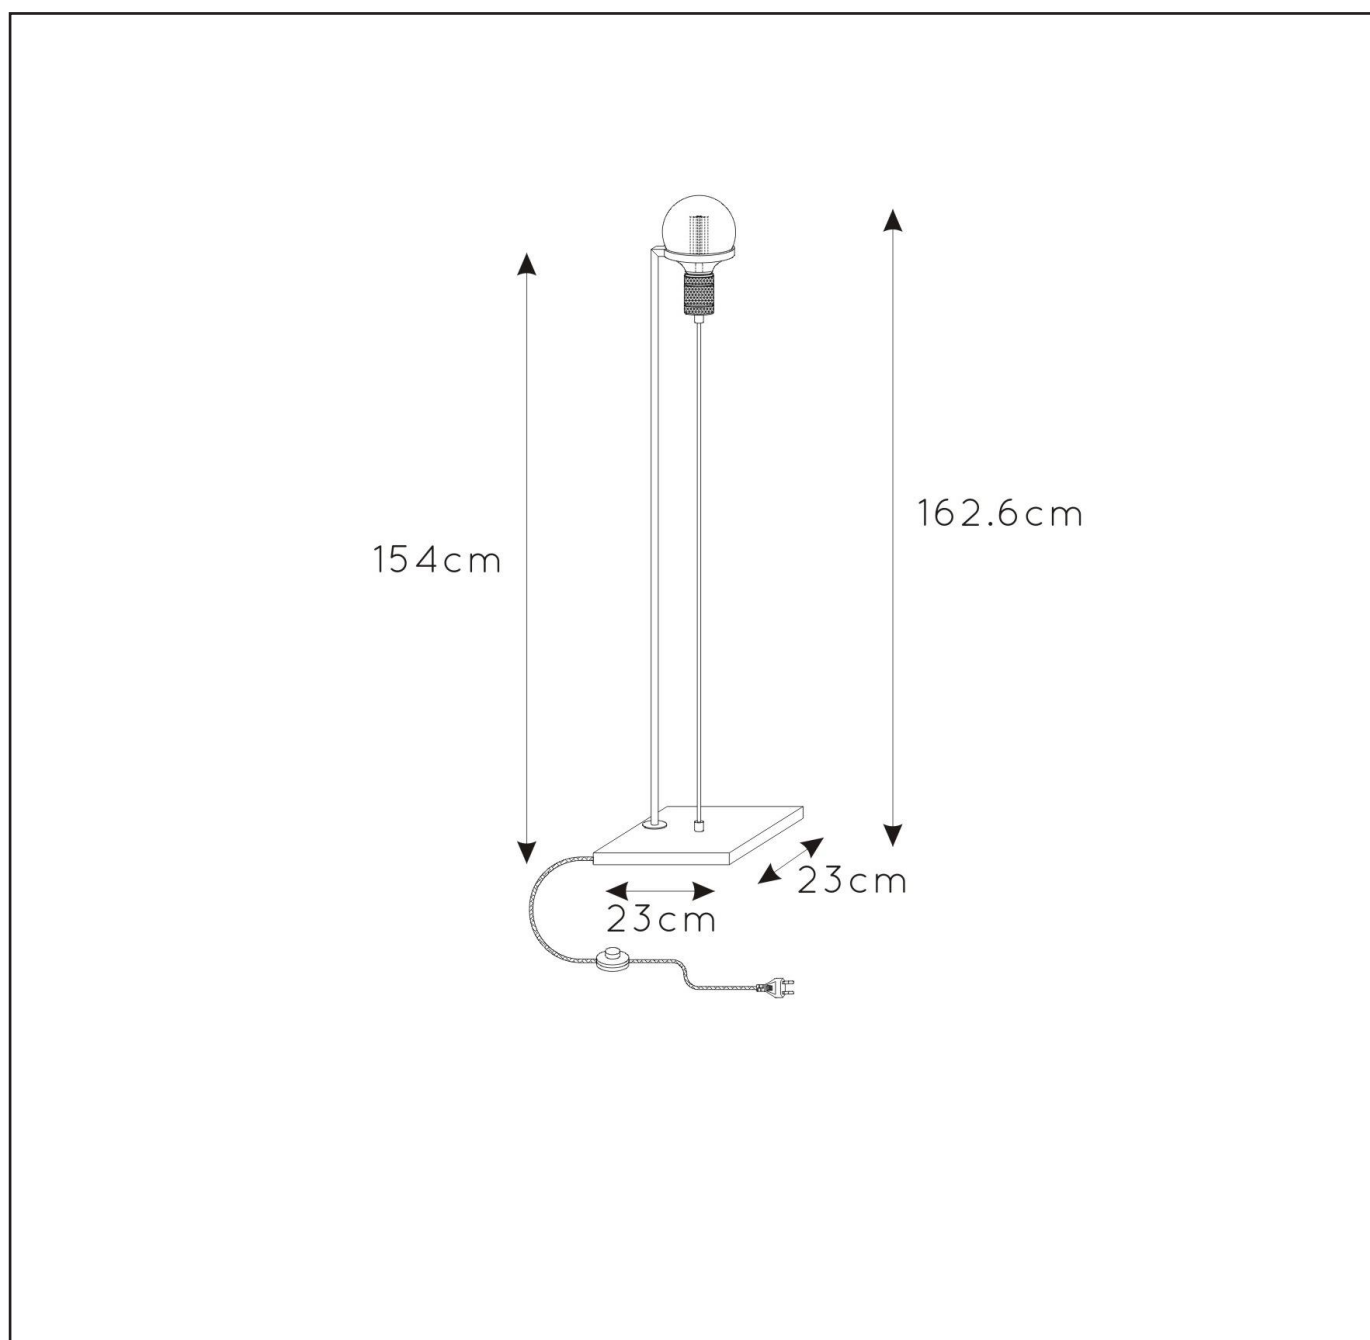

LUCIDE

RECOMMENDED
LUCIDE LIGHT
SOURCE

49033/05/65
Light source dimmable : Yes
Light source incl. : No

General

Dimensions LxWxH : 23cm x 23cm x 162.6 cm
Height minimum : cm
Height maximum : 162.6 cm
Dimensions shade LxWxH :
Main material : Steel
Ceiling rose material : Steel
Color : Matt black with brass socket
Style : Modern
Shape : As shown
Weight : 3.7 kg
Warranty : 2 years

Product specifications

Dimmable : No
Light direction :
Adjustable in height : No
Directional : No
Cable : Yes, Cable on product
Cable length : 200cm
Sensor : Without Sensor
Control : On/off Switch In The Cord
IP-Class : 20
Electric class : 2
Light source including ? : No
Lamp socket : E27
Light source number : 1
Power requirements : 220-240V~50Hz
Bulb type & maximum wattage : E27 max.60W

For more specifications of this product please visit

www.lucide.com

LUCIDE

TECHNICAL DRAWING & DIMENSIONS

OTTELIEN

item number : 30771/16/30

EAN code : 5411212302502

For more specifications, dimensions please visit