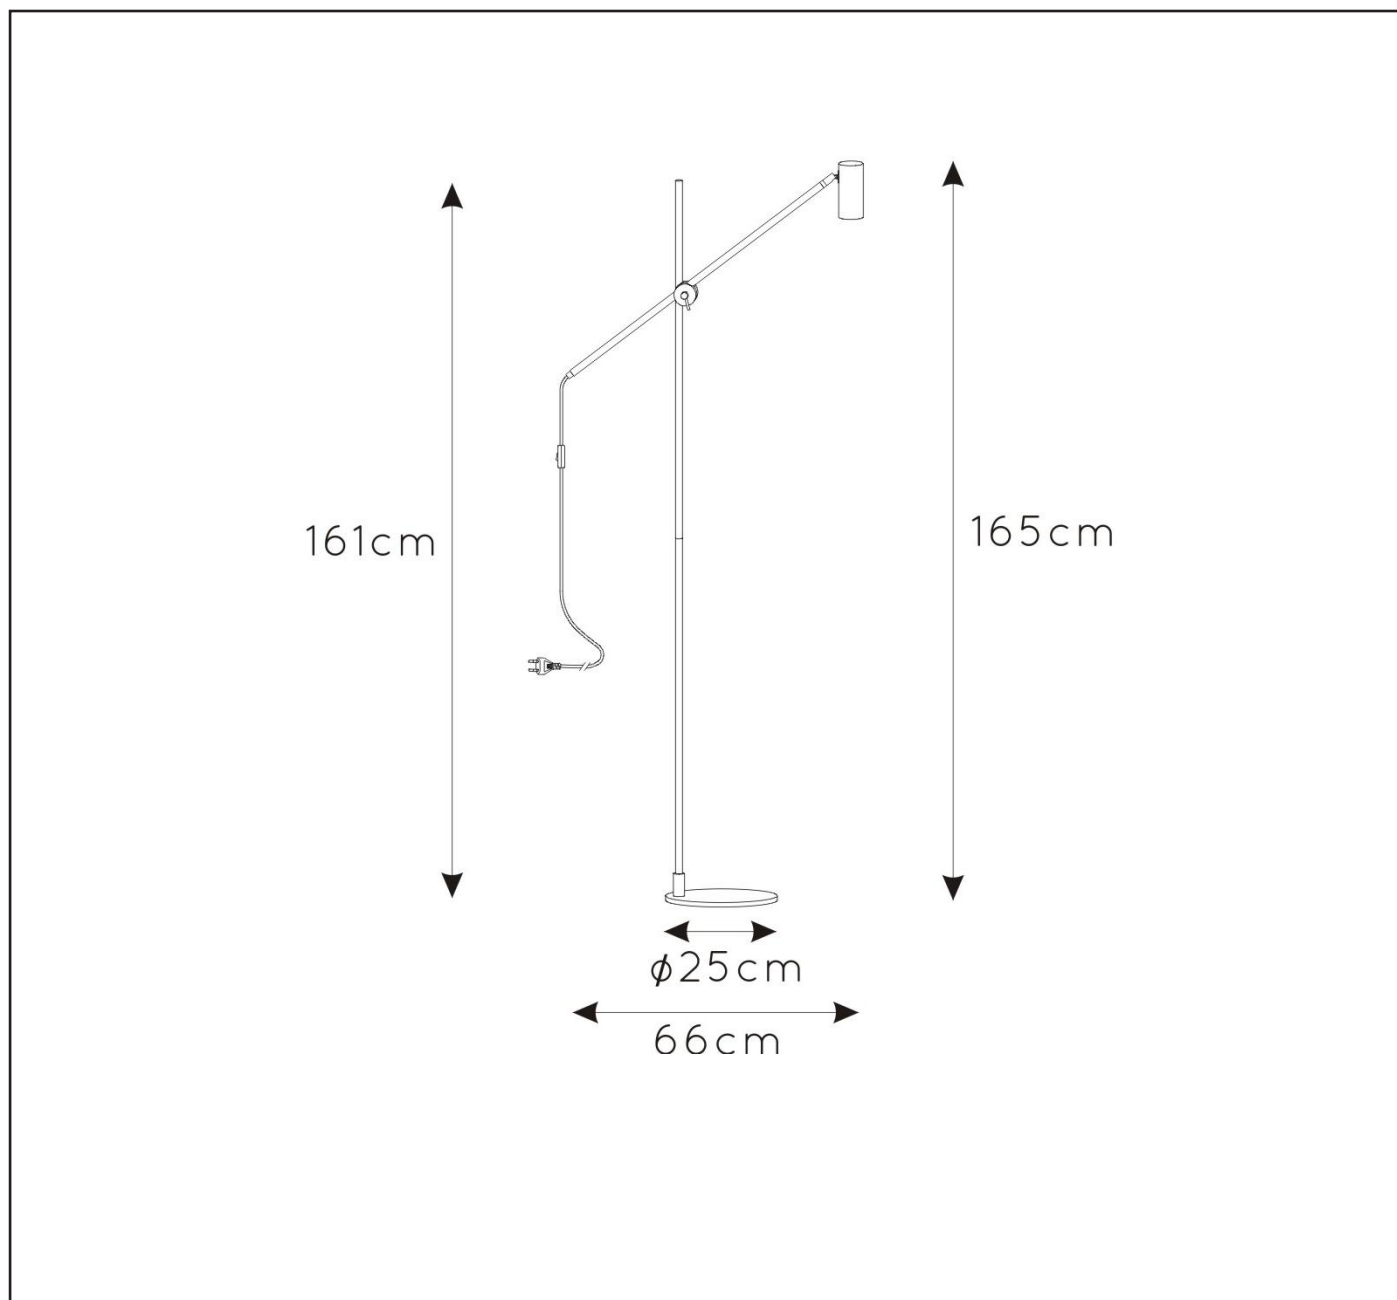

LUCIDE

RECOMMENDED
LUCIDE LIGHT
SOURCE

49006/05/30
Light source dimmable : Yes
Light source incl. : No

General

Dimensions LxWxH : 66 cm x 165 cm
Height minimum : 161 cm
Height maximum : 165 cm
Dimensions shade LxWxH : Ø 5.5 cmx12 cm
Main material : Steel
Ceiling rose material : -
Color : Matt black with gold head/swing
Style : Modern
Shape : As shown
Weight : 3.0 kg
Warranty : 2 years

Product specifications

Dimmable : No
Light direction : No
Adjustable in height : Yes
Directional : Yes
Cable : Yes, Cable on product
Cable length : 200cm
Sensor : Without Sensor
Control : On/off Switch In The Cord
IP-Class : 20
Electric class : 2
Light source including ? : No
Lamp socket : GU10
Light source number : 1
Power requirements : 220-240V~50Hz
Bulb type & maximum wattage: LED GU10
max.5W

For more specifications of this product please visit

www.lucide.com

LUCIDE

TECHNICAL DRAWING & DIMENSIONS

PHILINE

item number : 30772/01/30
EAN code : 54112124202441

For more specifications, dimensions please visit
www.lucide.com

LUCIDE

INSTALLATION DRAWING SPECIFICATIONS