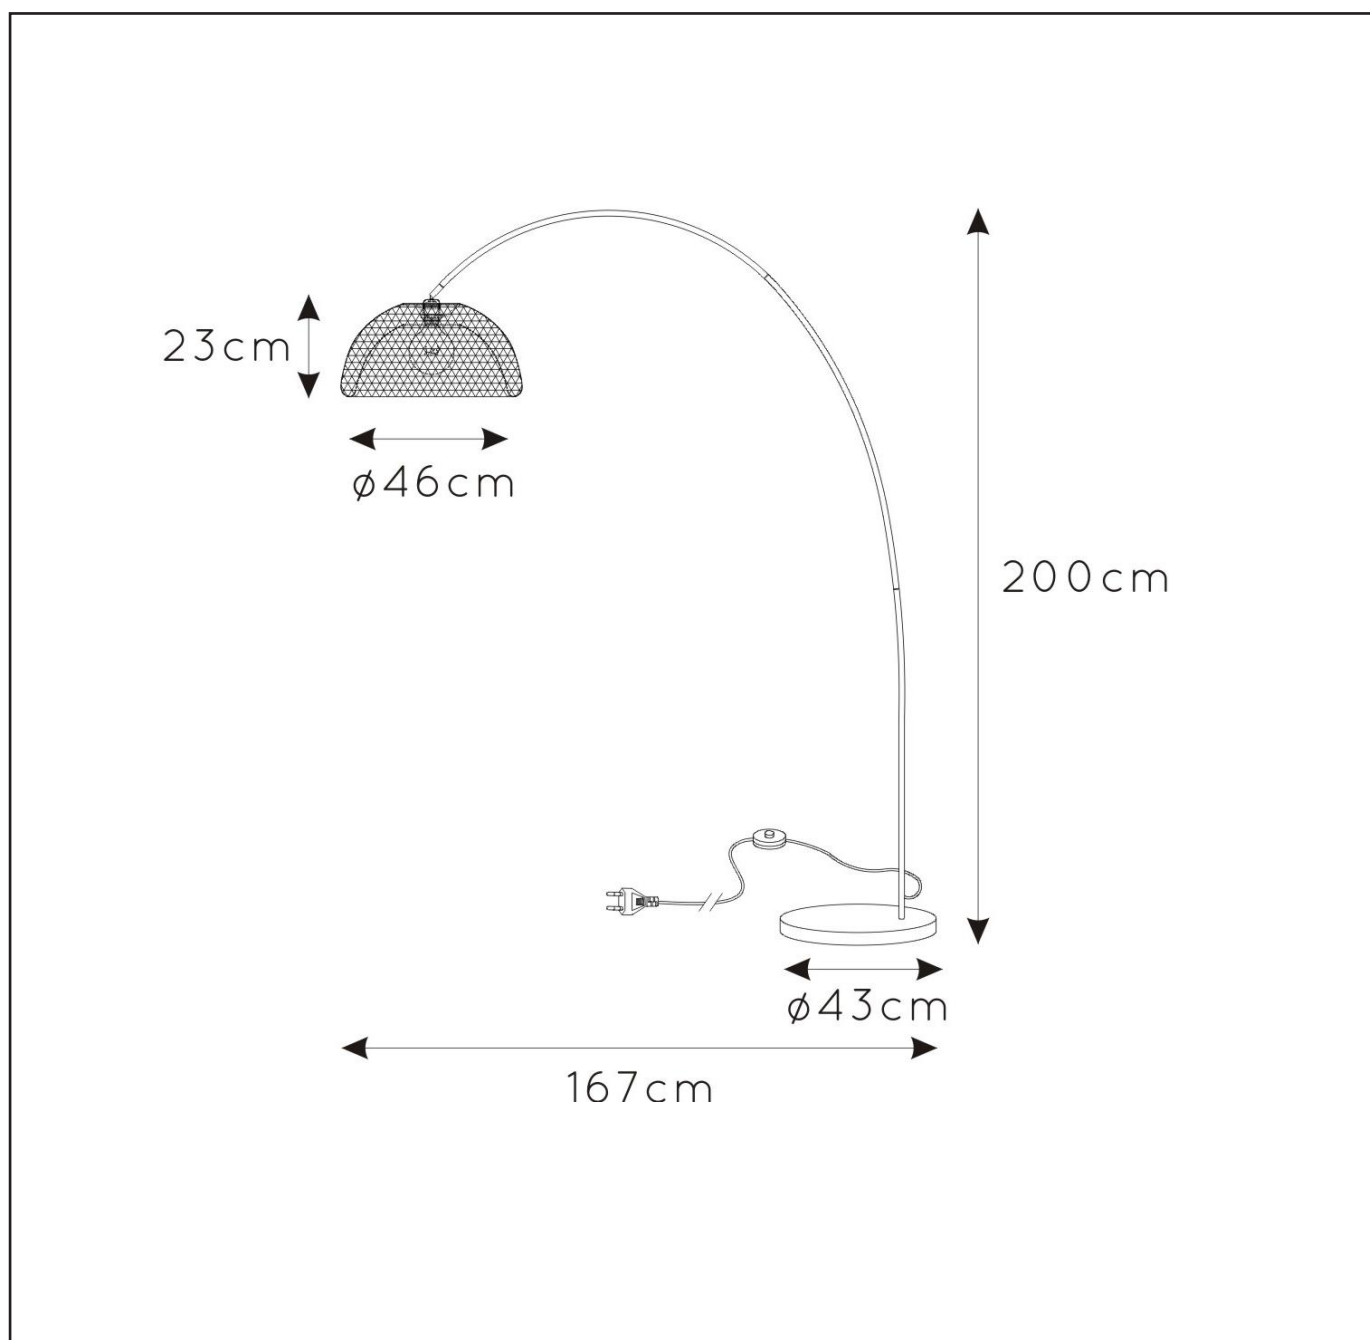

LUCIDE

RECOMMENDED
LUCIDE LIGHT
SOURCE

49033/05/65
Light source dimmable : Yes
Light source incl. : No

General

Dimensions LxWxH : 167cm x 46cm x 200 cm
Height minimum : cm
Height maximum : 200 cm
Dimensions shade LxWxH : Ø46cm x 23 cm
Main material : Steel+marble
Ceiling rose material :
Color : Matt black
Style : Modern
Shape : As shown
Weight : 0.8/14.1kg
Warranty : 2 years

Product specifications

Dimmable : No
Light direction :
Adjustable in height : No
Directional : No
Cable : Yes, Cable on product
Cable length : 200cm
Sensor : Without Sensor
Control : On/off Switch In The Cord
IP-Class : 20
Electric class : 2
Light source including ? : No
Lamp socket : E27
Light source number : 1
Power requirements : 220-240V~50Hz
Bulb type & maximum wattage : E27 max.60W

For more specifications of this product please visit

www.lucide.com

LUCIDE

TECHNICAL DRAWING & DIMENSIONS

MESH

item number : 30773/01/30

EAN code : 5411212302519

For more specifications, dimensions please visit