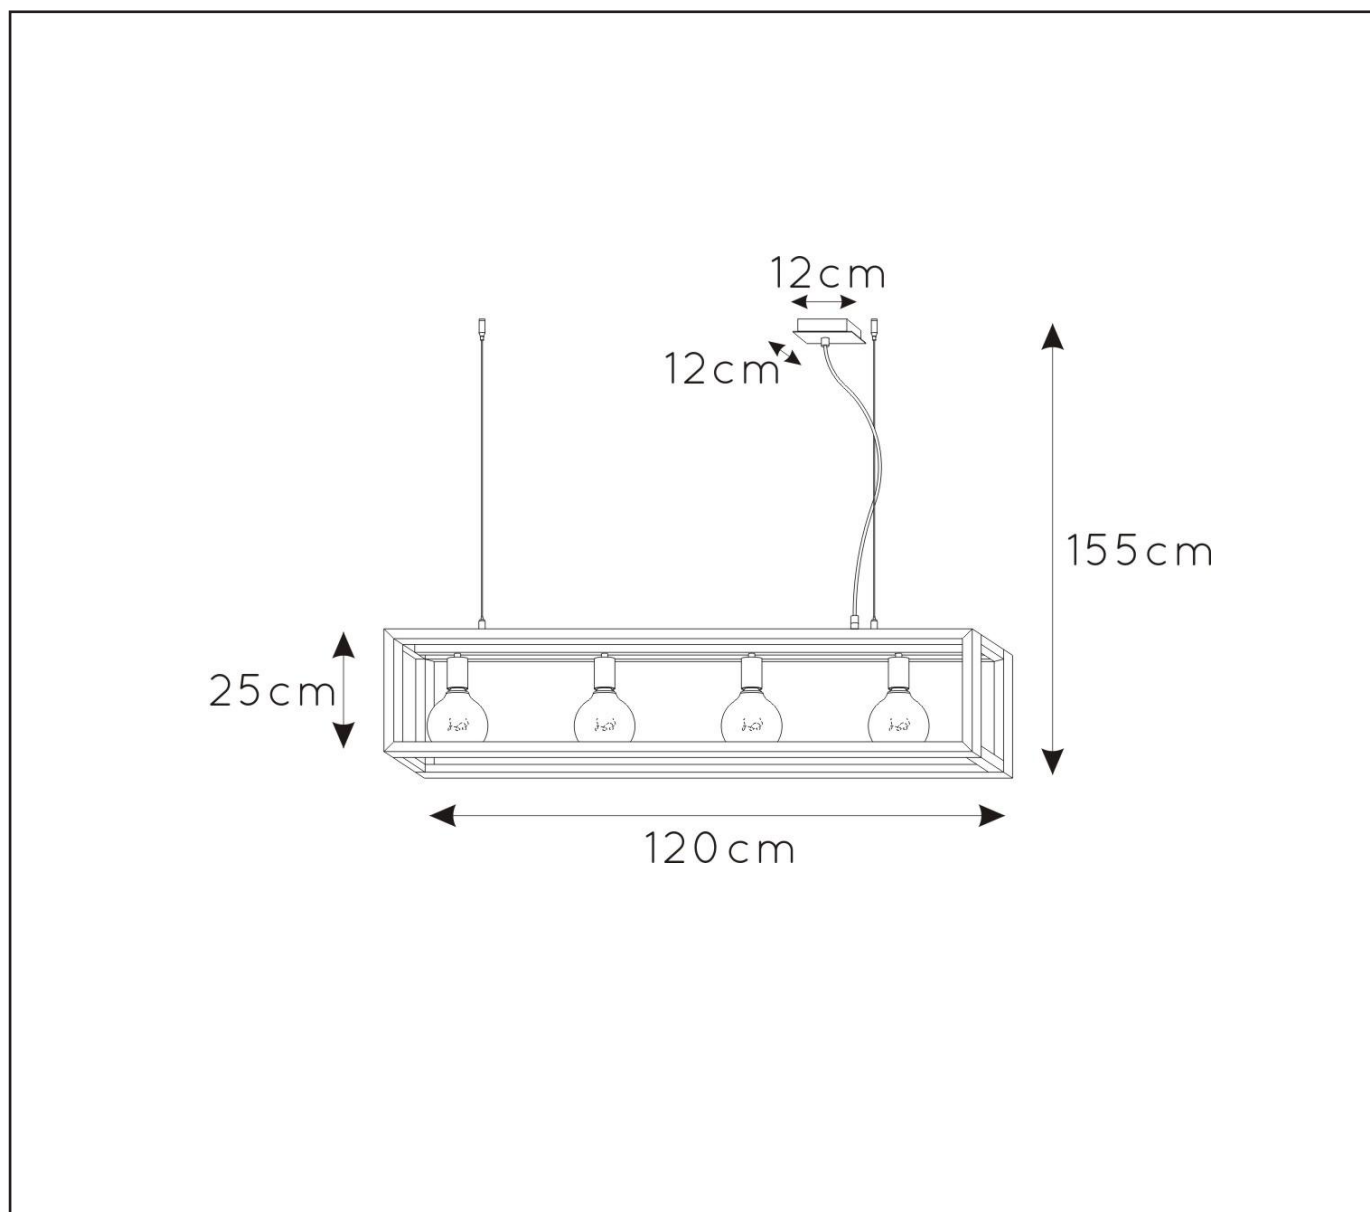

LUCIDE

TECHNICAL DRAWING & DIMENSIONS

ORIS

item number : 31472/04/12

EAN code : 5411212315434

item number : 31472/04/15

EAN code : 5411212315205

item number : 31472/04/17

EAN code : 5411212315212

item number : 31472/04/72

EAN code : 5411212315250

For more specifications, dimensions please visit

www.lucide.com