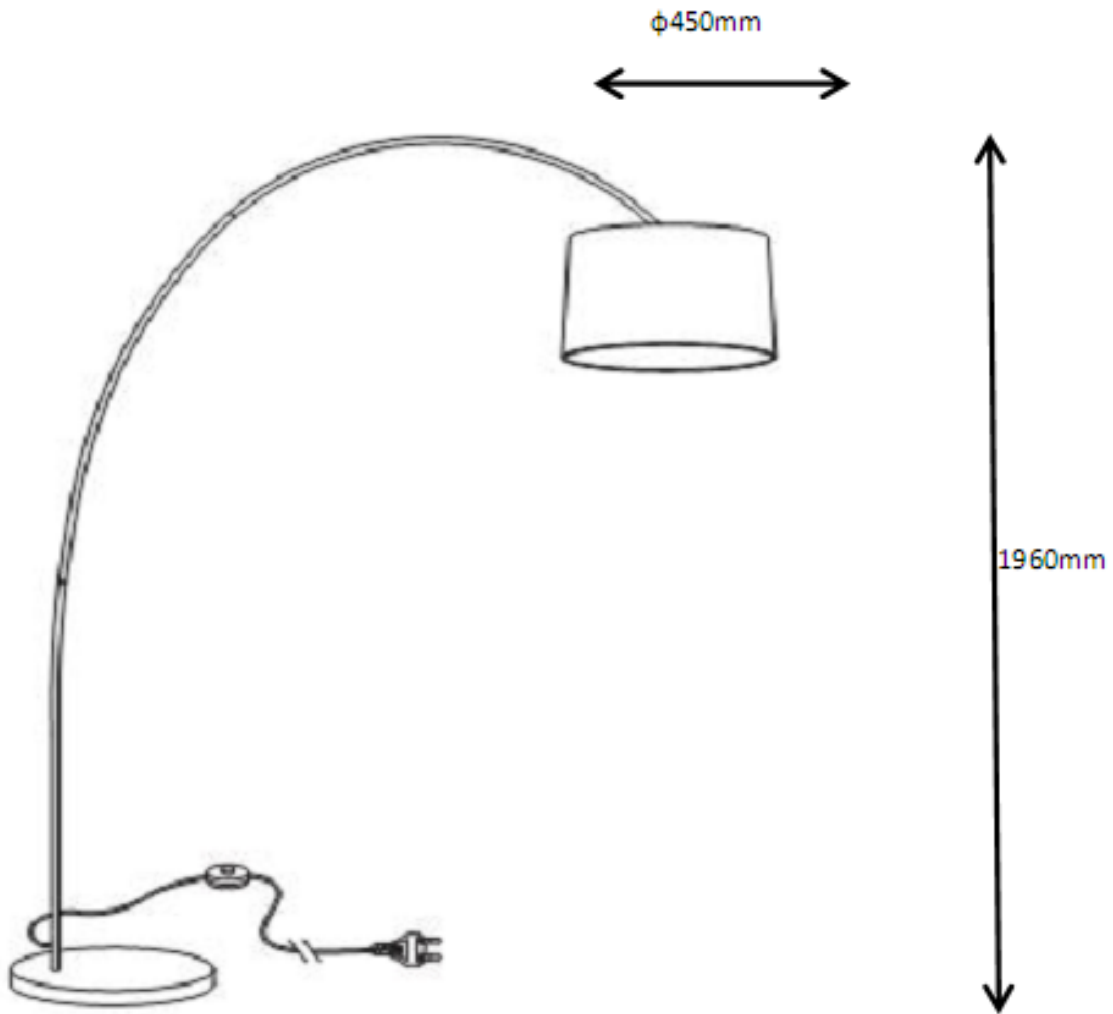

Line drawing of the item (with outline dimensions)

Item number: 31781/01/31

Installation drawing (the same as it in its instruction manual)

Technical details

materials used:	Steel+fabric+mable	
color:	31	White with white shade
dimmmable and how is the fixture dimmmable:		
size:	Height:	196cm
	Length:	
	Width:	D45cm
	Net Weight:	0.8/14.1kgs
power requirements:	220-240V~50HZ	
bulb type and maximum Wattage:	E27	Max.60w
number of bulbs:	1XE27	
IP degree:	IP20	