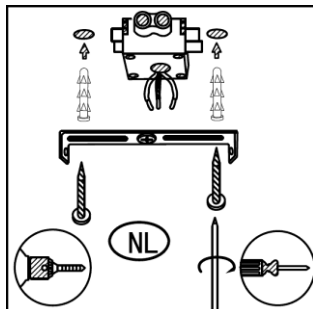

LUCIDE

INSTALLATION DRAWING SPECIFICATIONS

Dit product bevat een lichtbron van energie-efficiëntieklasse A.
Ce produit contient une source lumineuse de classe énergétique A.
This product contains a light source of energy efficiency class A.
Dieses Produkt enthält eine Lichtquelle der Energieeffizienzklasse A.
Ten produkt zawiera ród o wiat a o klasie efektywno ci energetycznej A.