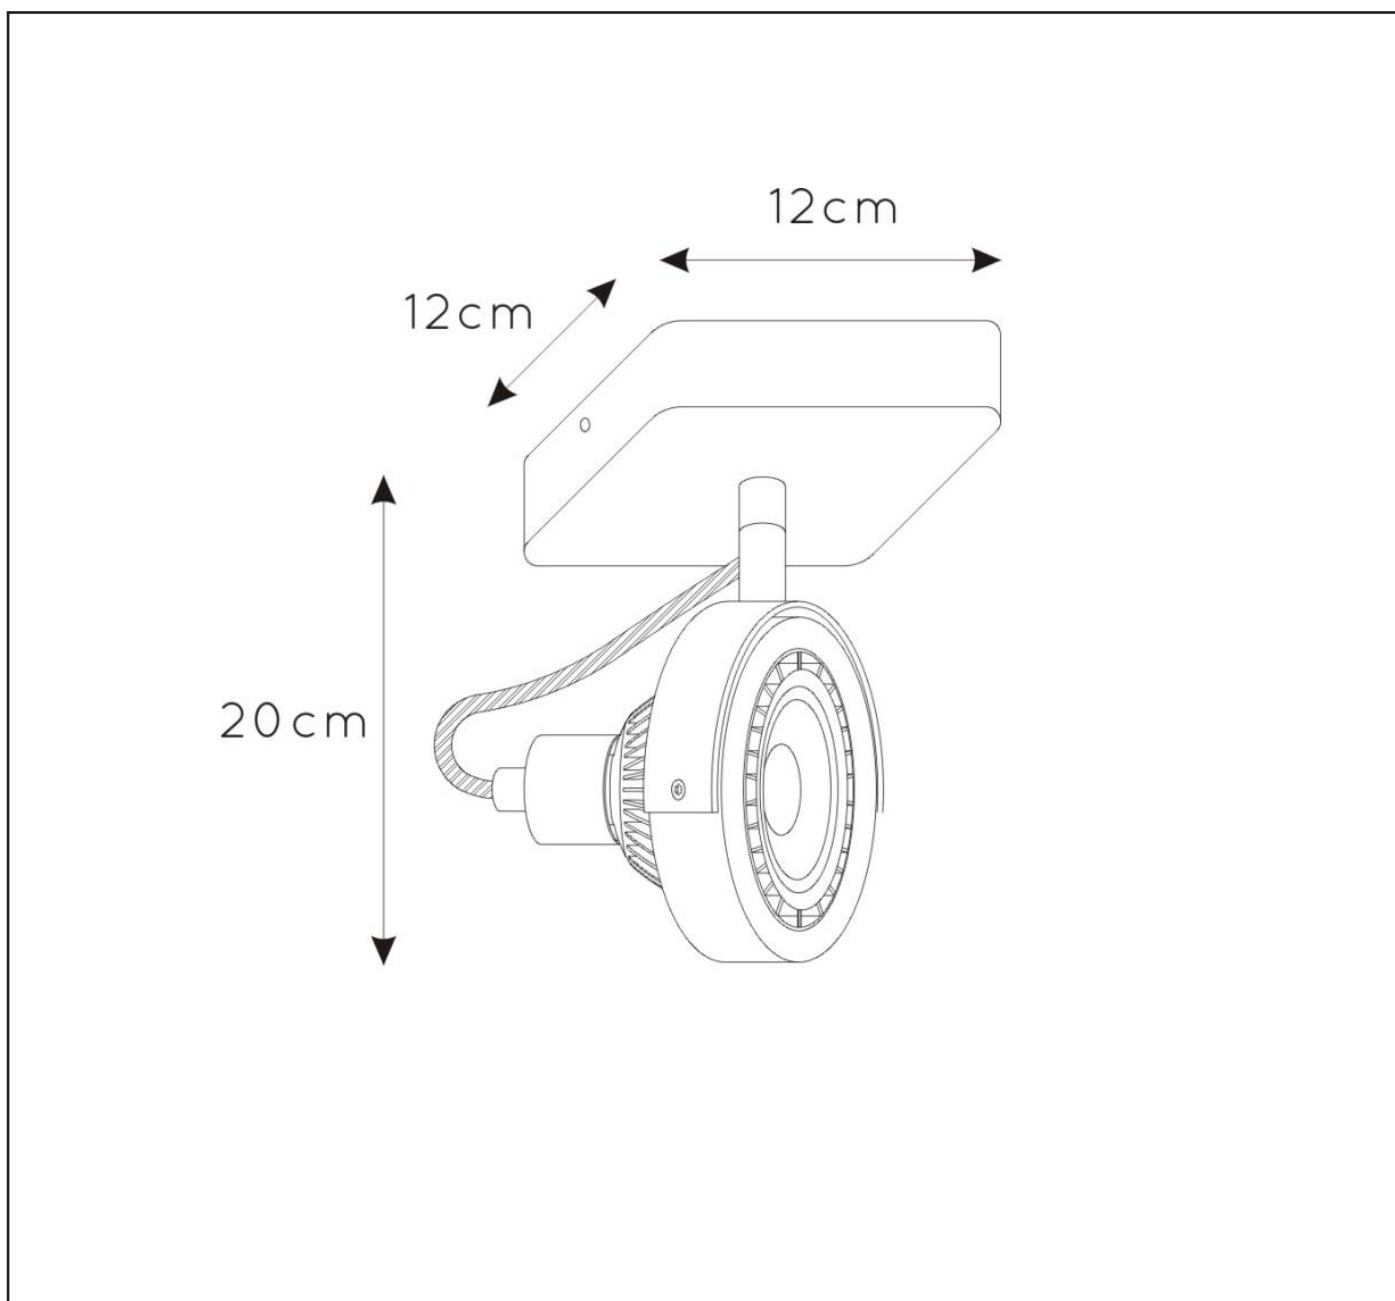

TALA LED

Item number :31931/12/3

EAN code : 5411212315694

Item number :31931/12/31

EAN code : 5411212315700