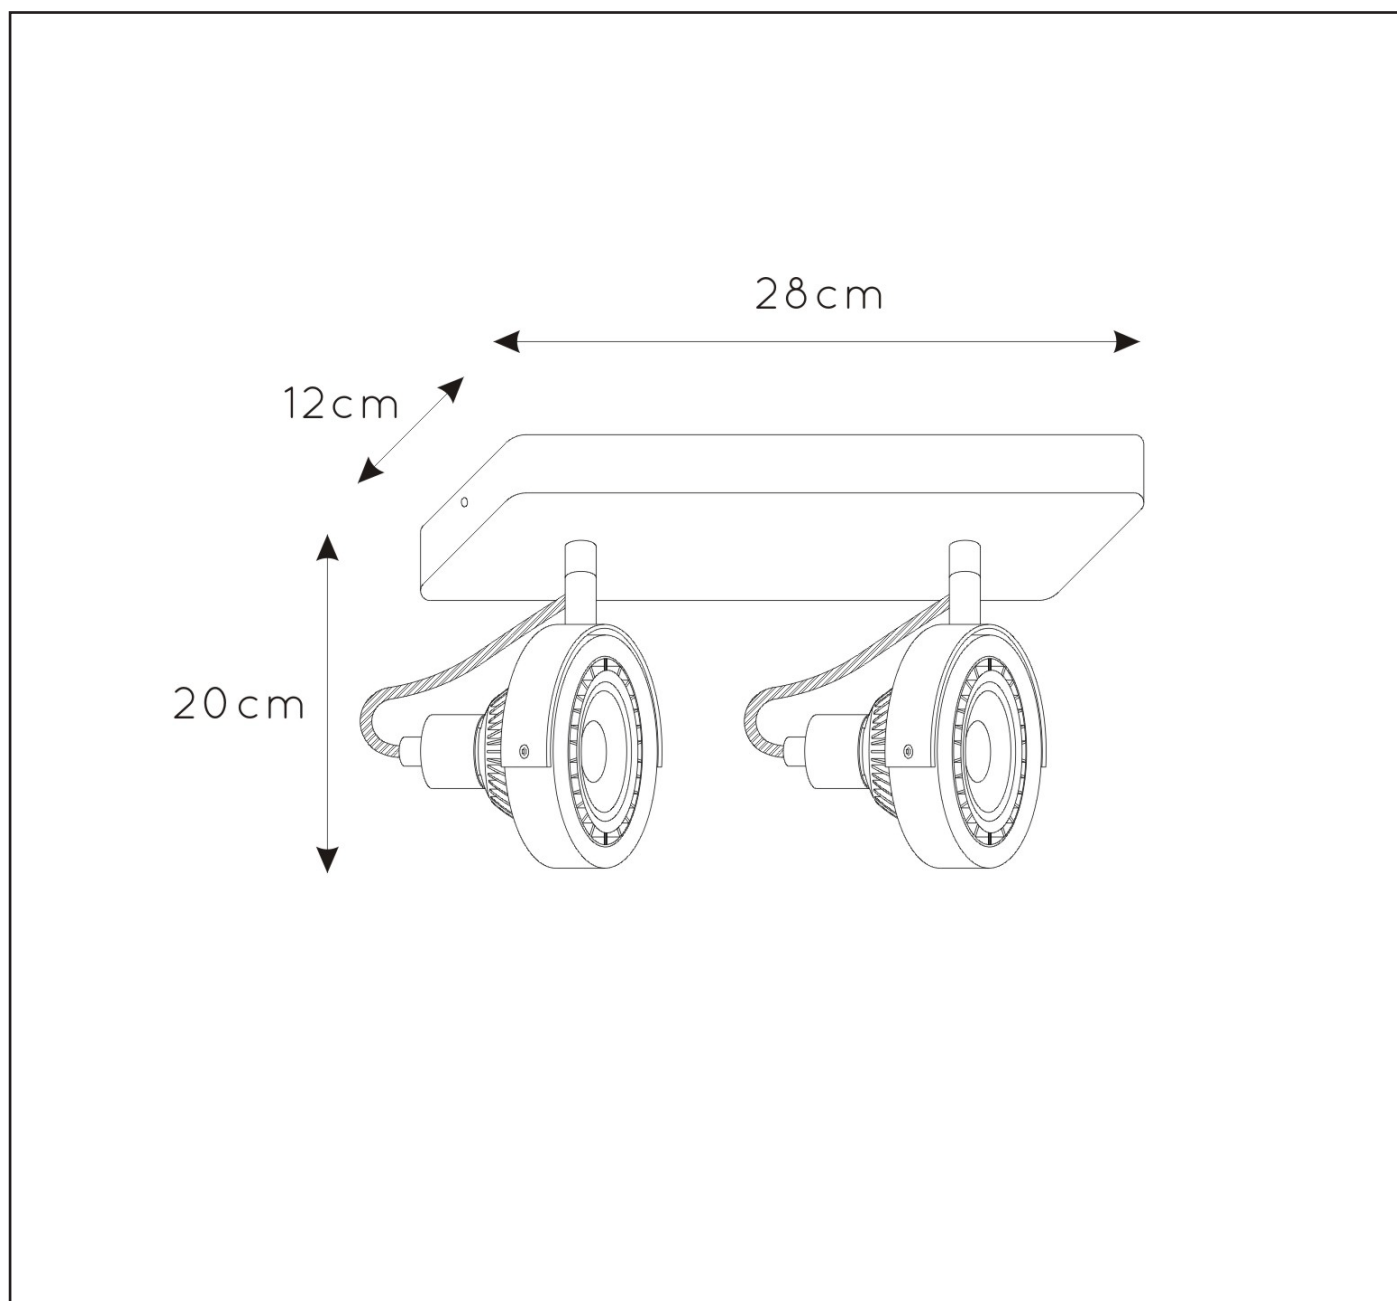

TALA LED

Item number:31931/24/3

EAN code : 5411212315717

Item number:31931/24/31

EAN code : 5411212315724