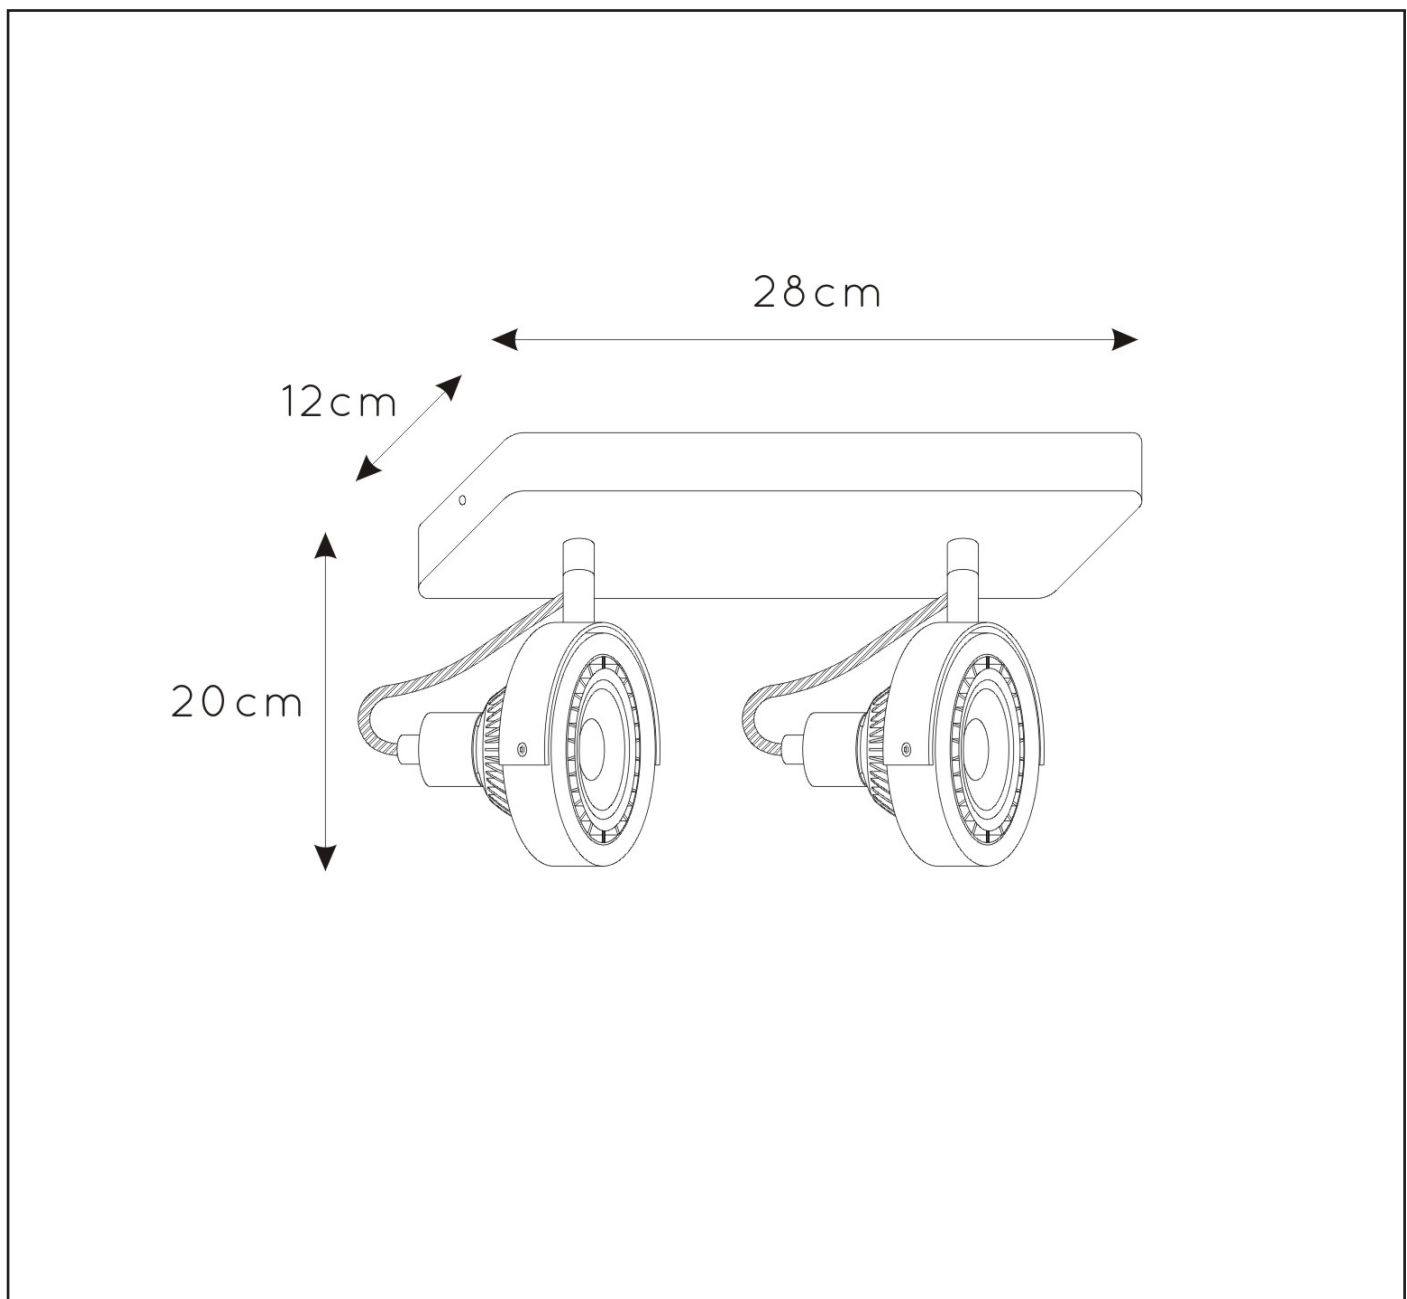

TALA LED

Item number:31931/24/3

EAN code : 5411212315717

Item number:31931/24/31

EAN code : 5411212315724