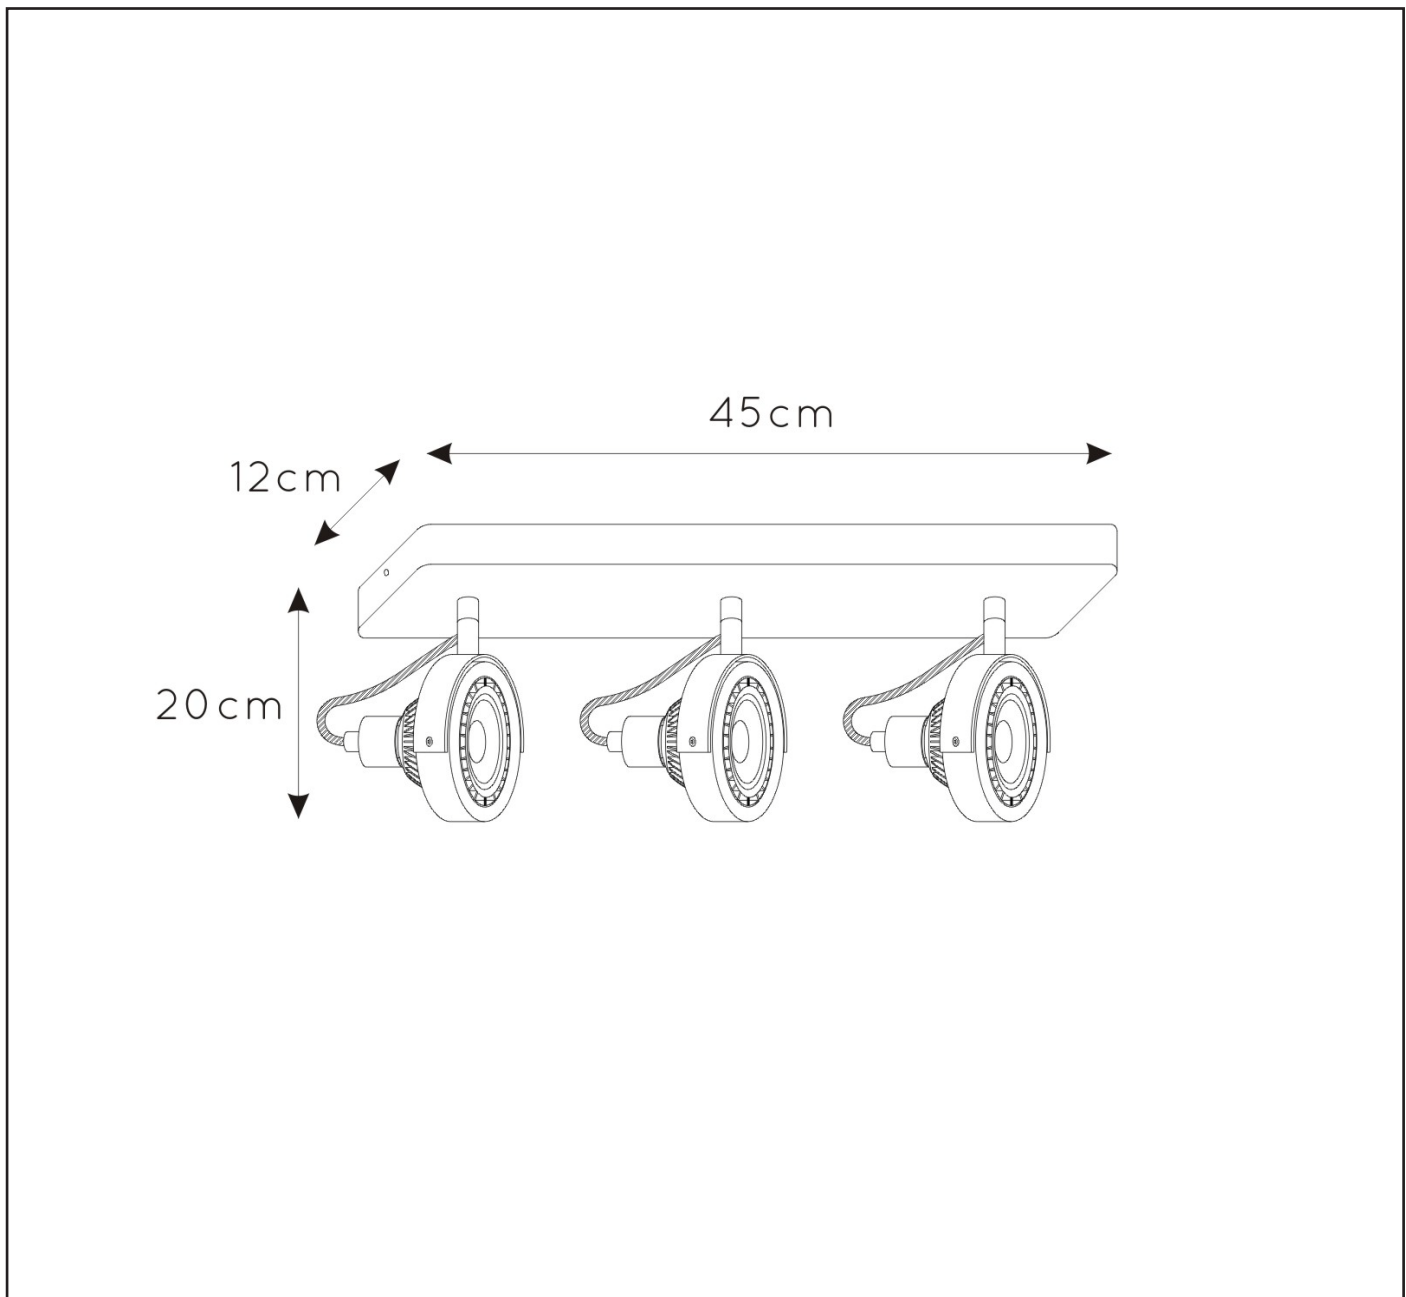

TALA LED

Item number:31931/36/30

EAN code : 5411212315731

Item number:31931/36/31

EAN code : 5411212315748