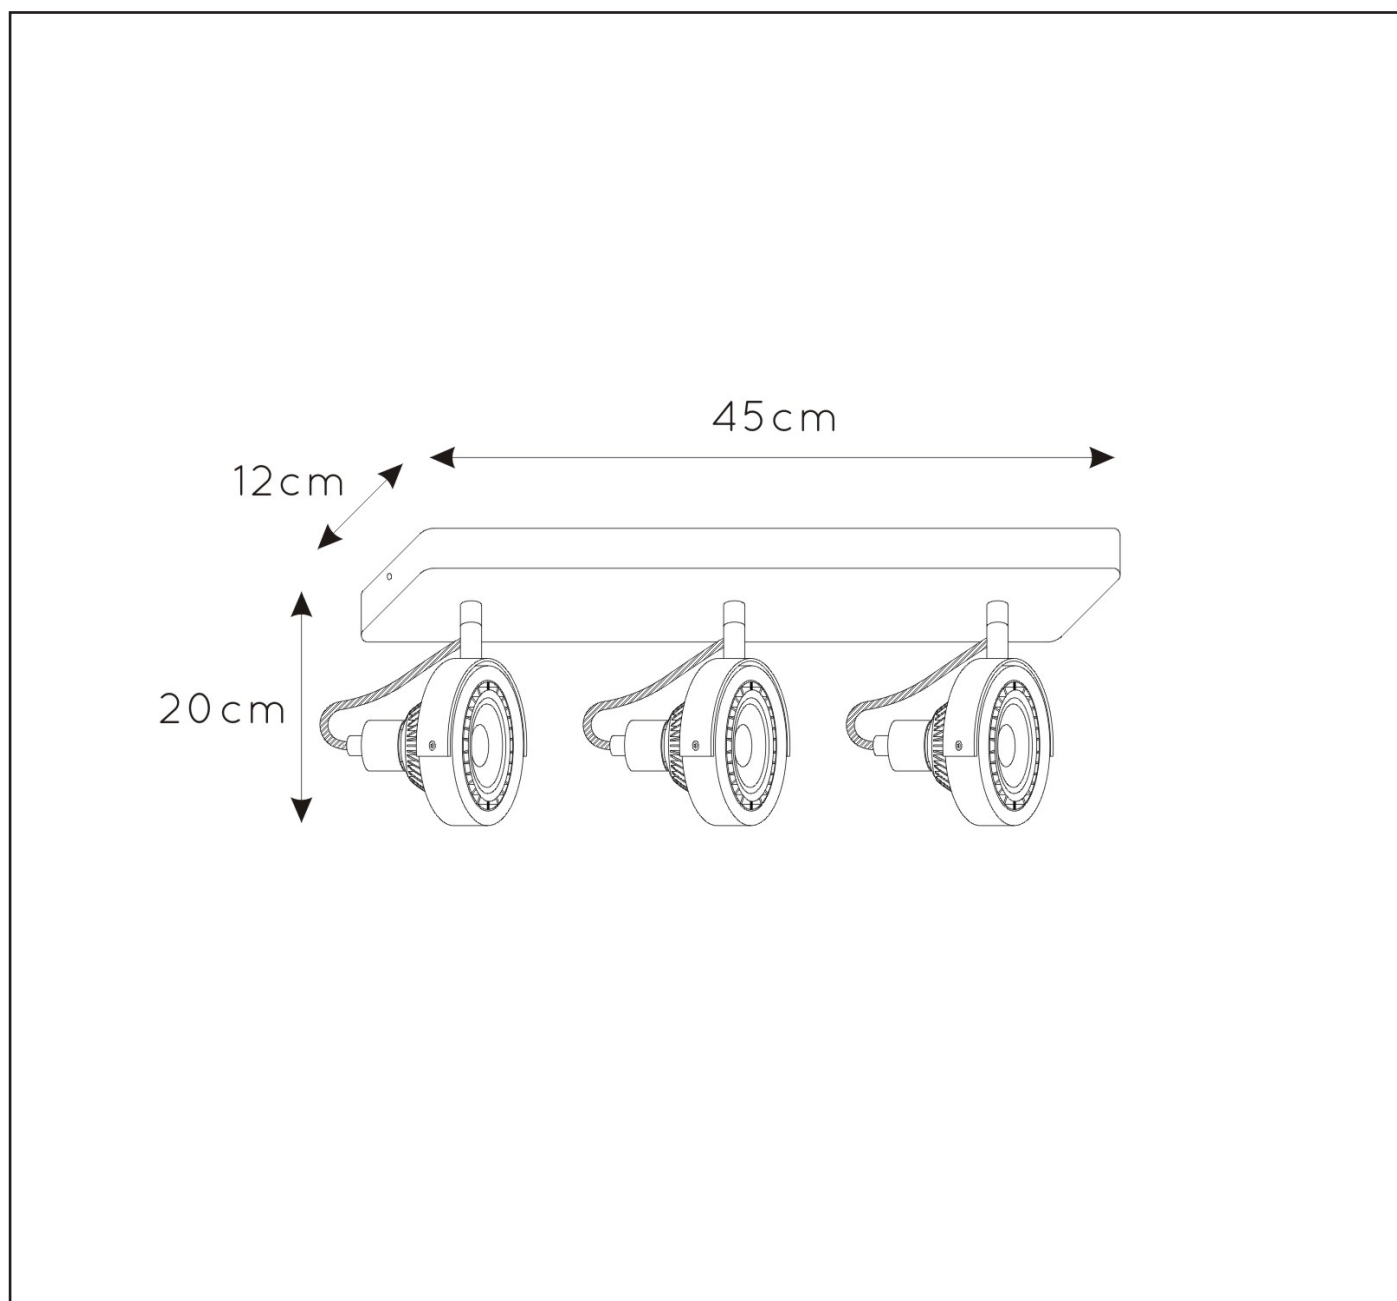

For more specifications, dimensions please visit

www.lucide.com