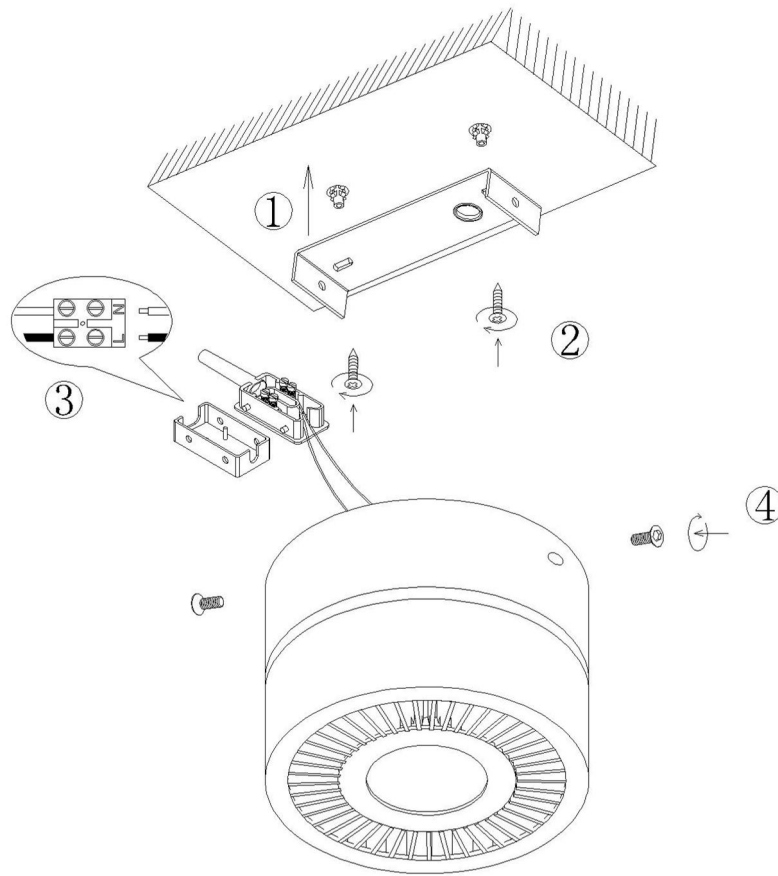

Line drawing of the item

Item number: 33157/10/31

Installation drawing

Technical details

materials used:	Iron+Aluminum
color:	Texture White
dimmable and how is the fixture dimmable:	
size:	Height: 8.2cm Length: 12cm Width: 12cm Net Weight: 1.8kg
power requirements:	220-240V~50Hz
bulb type and maximum Wattage:	1XLED Max.10W
number of bulbs:	1X10W
IP degree:	IP20