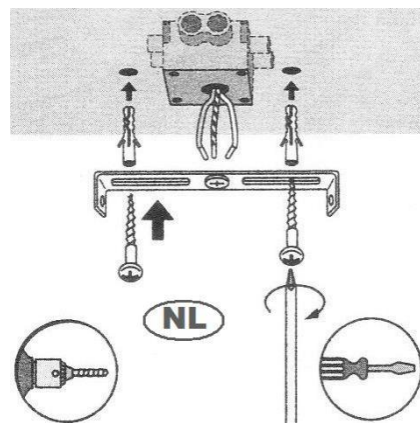

Line drawing of the item

Item number: 33157/10/31

Installation drawing

Technical details

materials used:	Iron+Aluminum
color:	Texture White
dimmable and how is the fixture dimmable:	
size:	Height: 8.2cm Length: 12cm Width: 12cm Net Weight: 1.8kg
power requirements:	220-240V~50Hz
bulb type and maximum Wattage:	1XLED Max.10W
number of bulbs:	1X10W
IP degree:	IP20