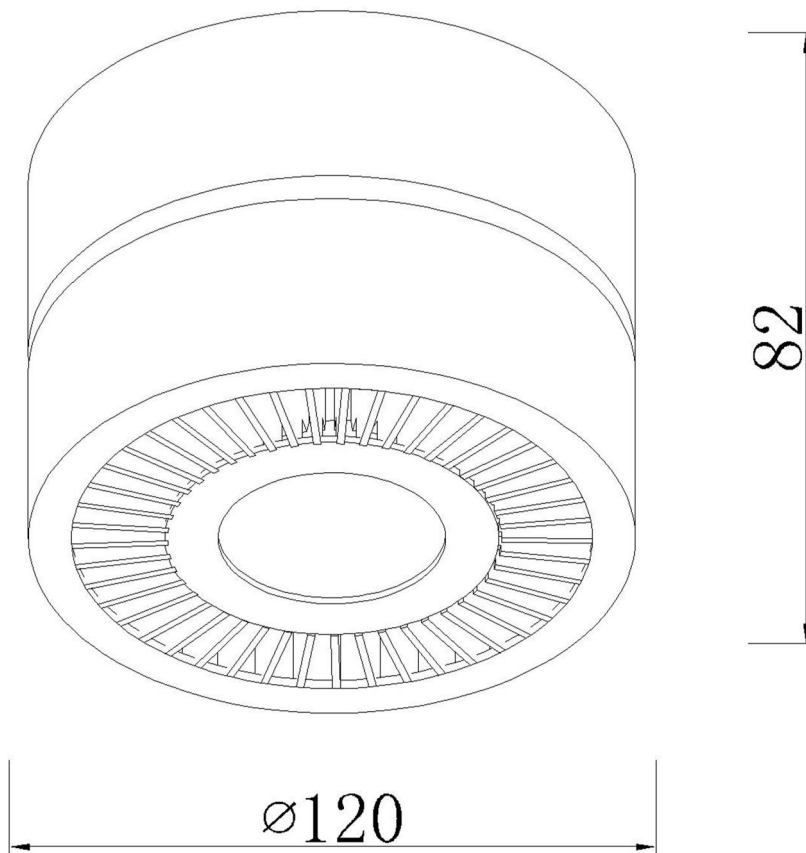

Line drawing of the item

Item number: 33157/10/31

Installation drawing

Technical details

materials used:	Iron+Aluminum
color:	Texture White
dimmable and how is the fixture dimmable:	
size:	Height: 8.2cm Length: 12cm Width: 12cm Net Weight: 1.8kg
power requirements:	220-240V~50Hz
bulb type and maximum Wattage:	1XLED Max.10W
number of bulbs:	1X10W
IP degree:	IP20