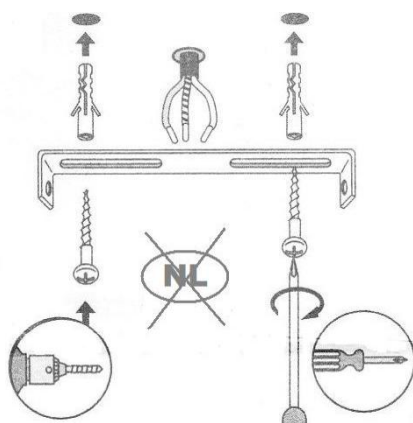

Line drawing of the item

Item number: 33157/10/31

Installation drawing

Technical details

materials used:	Iron+Aluminum
color:	Texture White
dimmable and how is the fixture dimmable:	
size:	Height: 8.2cm Length: 12cm Width: 12cm Net Weight: 1.8kg
power requirements:	220-240V~50Hz
bulb type and maximum Wattage:	1XLED Max.10W
number of bulbs:	1X10W
IP degree:	IP20