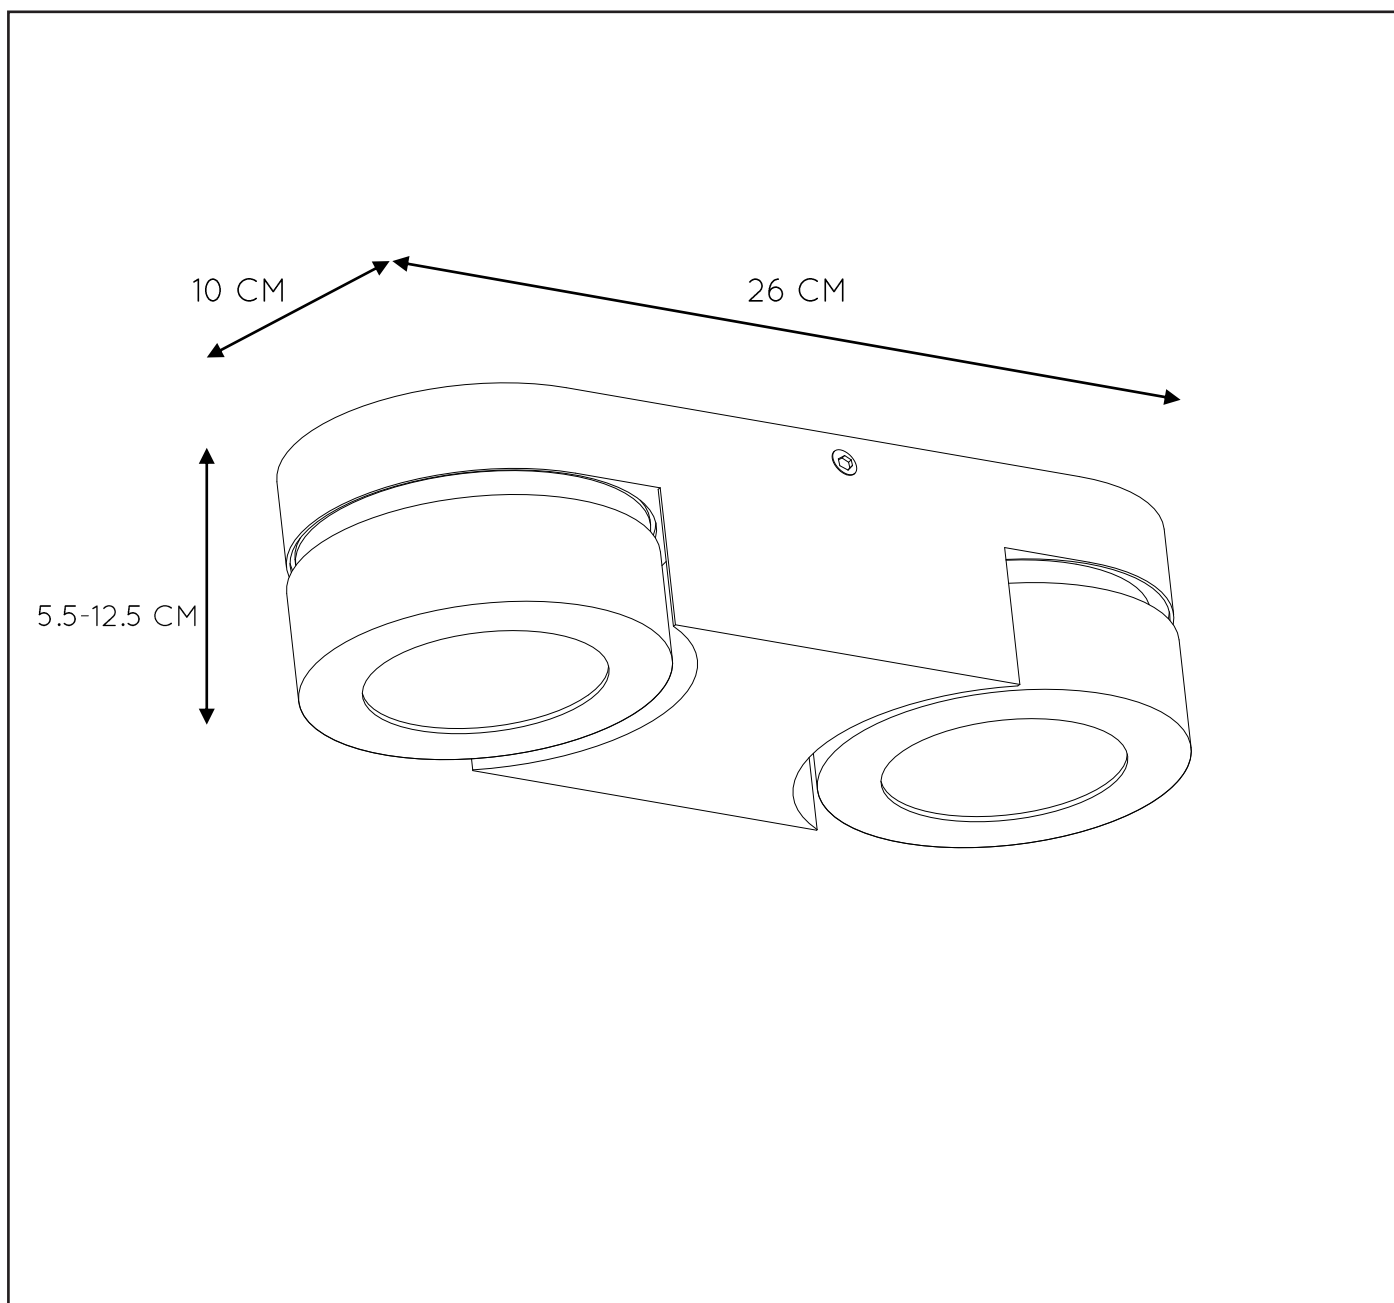

LUCIDE

General

Dimensions LxWxH : 26 cm x 10 cm x 12.5 cm
Height minimum : 5.5 cm
Height maximum : 12.5cm
Dimensions shade LxWxH : -
Main material : Aluminium
Ceiling rose material : Aluminium
Color : Texture White
Style : Modern
Shape : -
Weight : 0.88 kg
Warranty : 3 years

Product specifications

Dimmable : Yes
Light direction : LED ceiling lighting
Adjustable in height : -
Directional : Yes
Cable : No, Cable On Product
Cable length : -
Sensor : Without Sensor
Control :Light Switch Control
IP-Class : 20
Electric class : 2
Light source including ? : Yes
Lamp socket :-
Light source number : 2
Power requirements : 220-240V~50Hz
Bulb type & maximum wattage : CREE LED Max.5W

For more specifications of this product please visit
www.lucide.com

LUCIDE

TECHNICAL DRAWING & DIMENSIONS

MITRAX

Item number: 33158/10/31
EAN code: 5411212333636

For more specifications, dimensions please visit