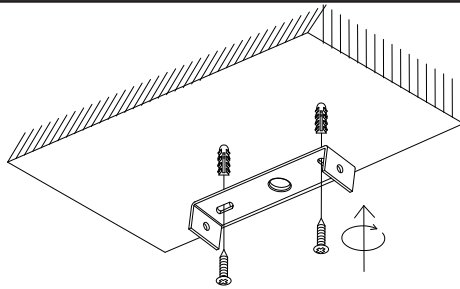

L U C I D E

INSTALLATION DRAWING SPECIFICATIONS

1