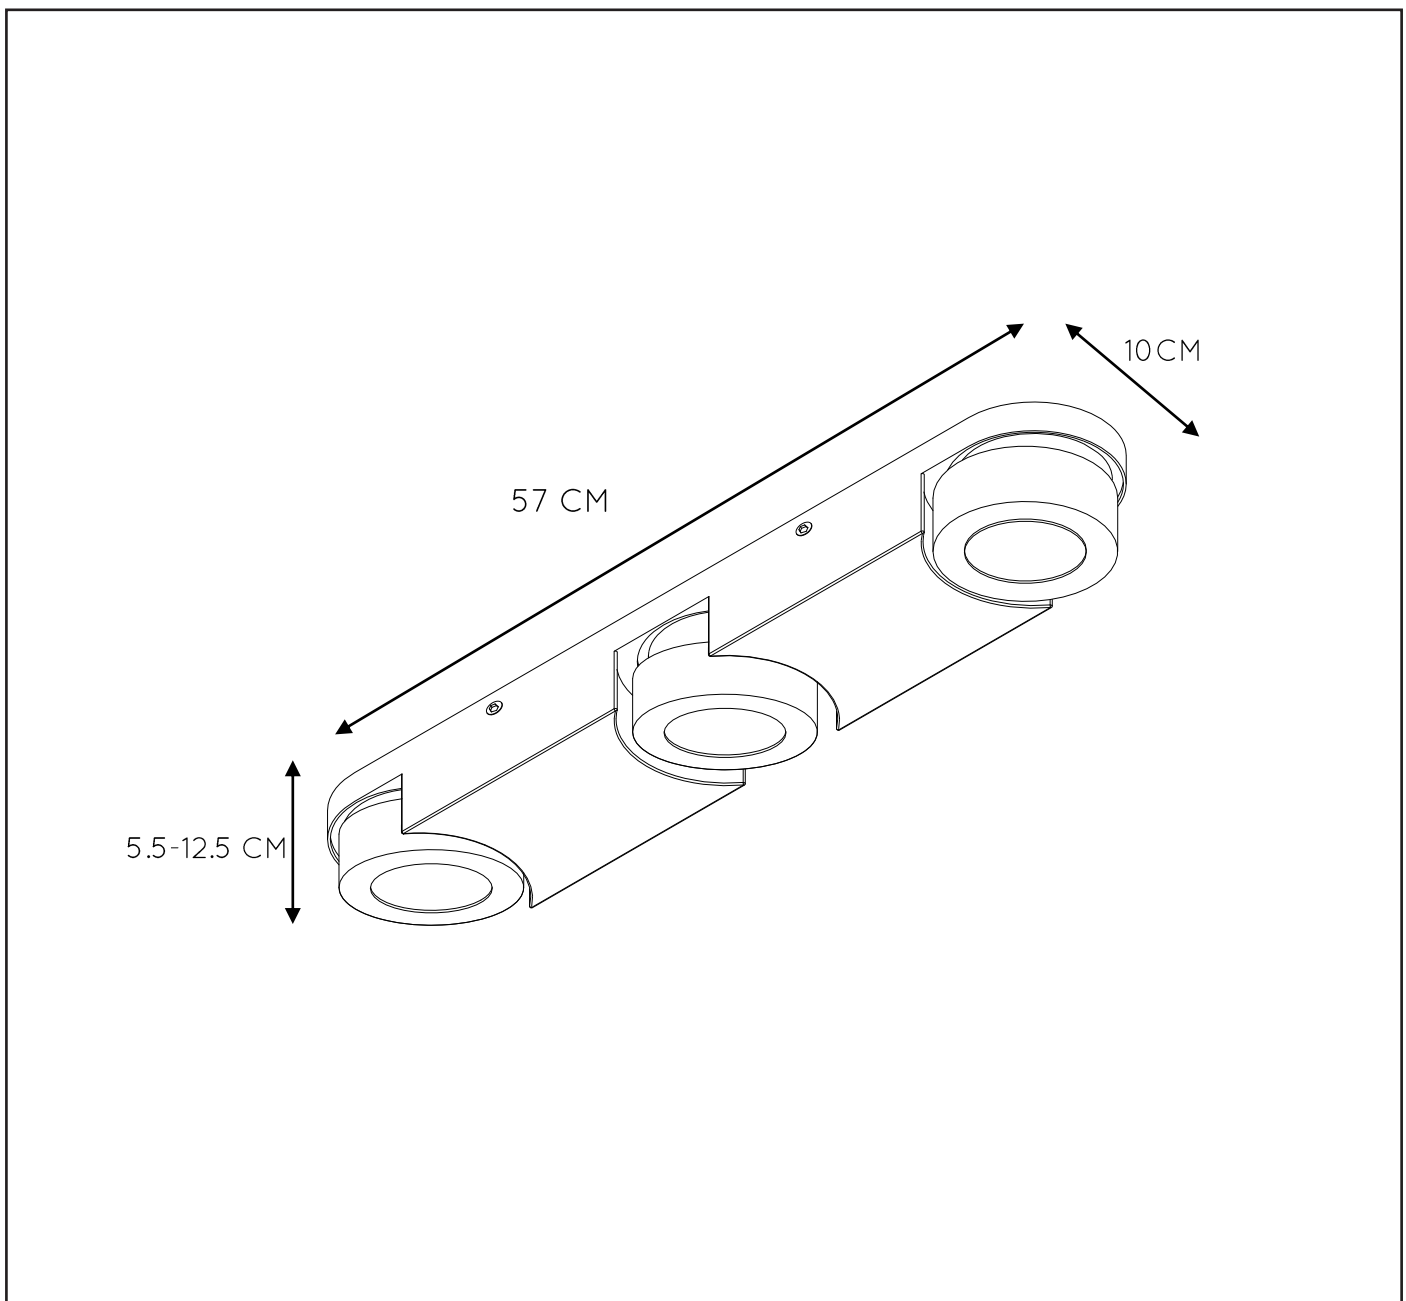

For more specifications, dimensions please visit

www.lucide.com