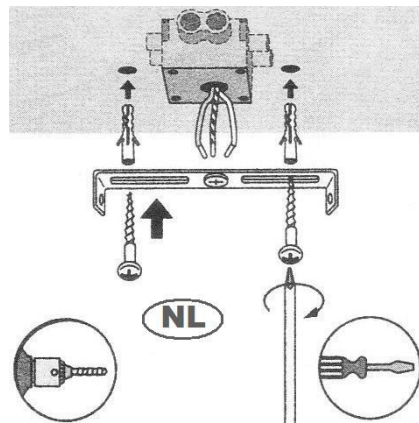

Line drawing of the item

Item number:33159/10/31

Installation drawing

Technical details

materials used:	Iron+Aluminum
color:	Texture White
dimnable and how is the fixture dimmable:	
size:	Height: 10.3cm Length: 15.8cm Width: 10cm Net Weight: 2.3kg
power requirements:	220-240V~50Hz
bulb type and maximum Wattage:	2XLED Max.5W
number of bulbs:	2X5W
IP degree:	IP20