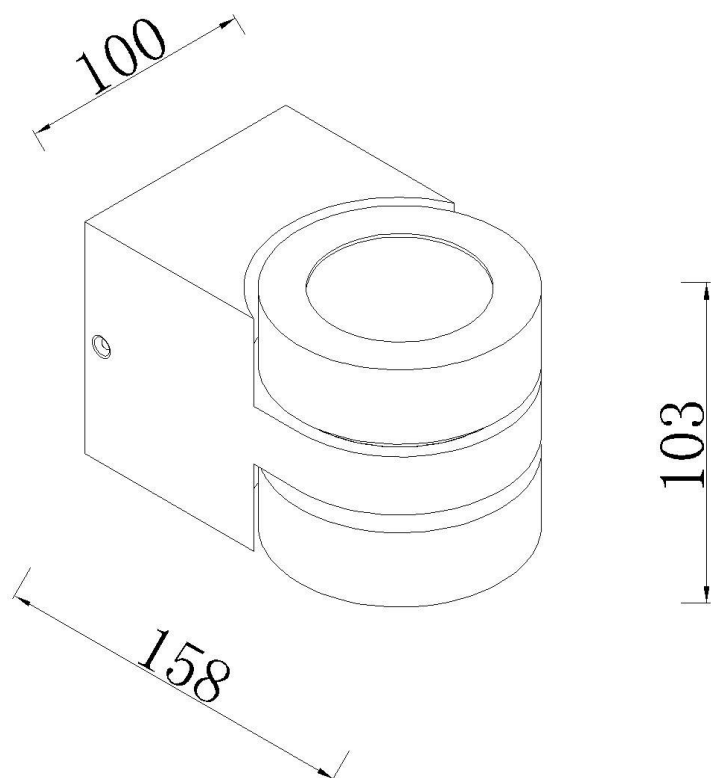

Line drawing of the item

Item number:33159/10/31

Installation drawing

Technical details

materials used:	Iron+Aluminum
color:	Texture White
dimnable and how is the fixture dimmable:	
size:	Height: 10.3cm Length: 15.8cm Width: 10cm Net Weight: 2.3kg
power requirements:	220-240V~50Hz
bulb type and maximum Wattage:	2XLED Max.5W
number of bulbs:	2X5W
IP degree:	IP20