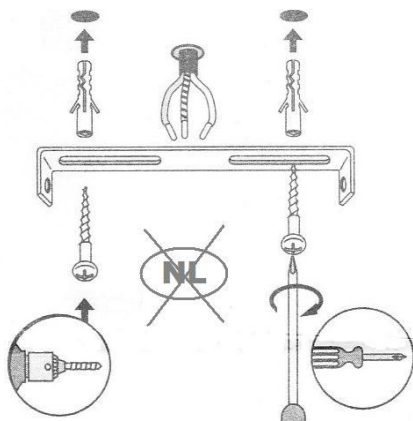

Line drawing of the item

Item number:33159/10/31

Installation drawing

Technical details

materials used:	Iron+Aluminum
color:	Texture White
dimnable and how is the fixture dimmable:	
size:	Height: 10.3cm Length: 15.8cm Width: 10cm Net Weight: 2.3kg
power requirements:	220-240V~50Hz
bulb type and maximum Wattage:	2XLED Max.5W
number of bulbs:	2X5W
IP degree:	IP20