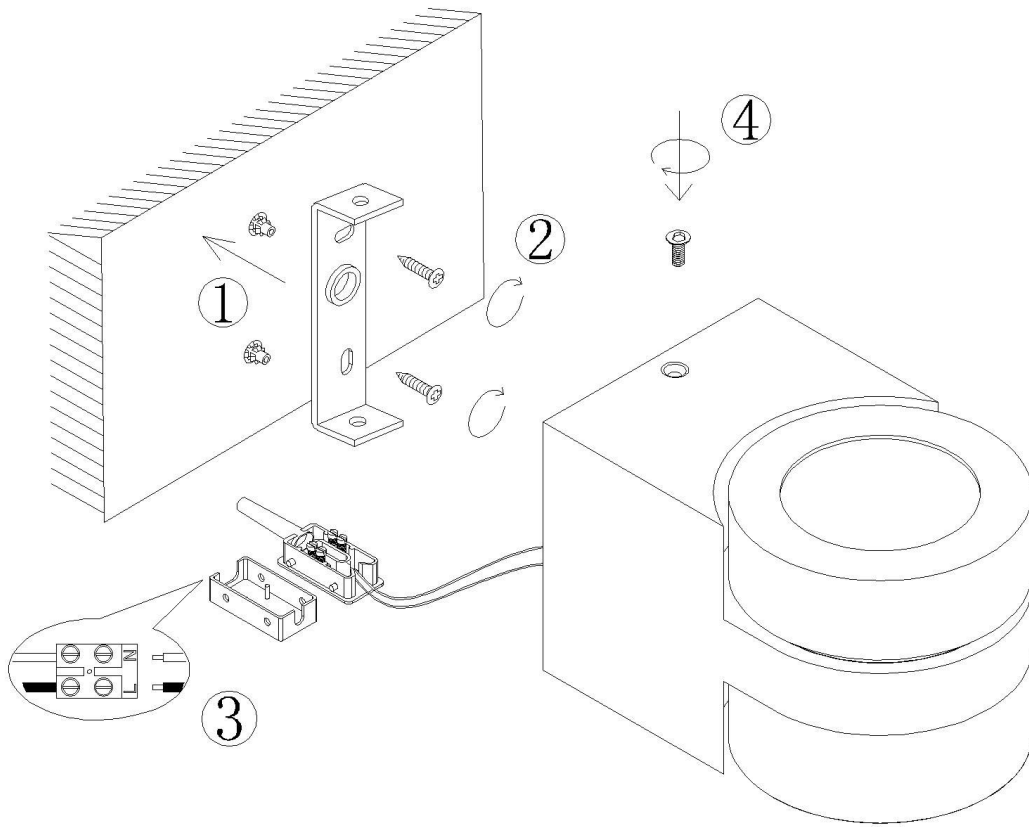

Line drawing of the item

Item number:33159/10/31

Installation drawing

Technical details

materials used:	Iron+Aluminum
color:	Texture White
dimnable and how is the fixture dimmable:	
size:	Height: 10.3cm Length: 15.8cm Width: 10cm Net Weight: 2.3kg
power requirements:	220-240V~50Hz
bulb type and maximum Wattage:	2XLED Max.5W
number of bulbs:	2X5W
IP degree:	IP20