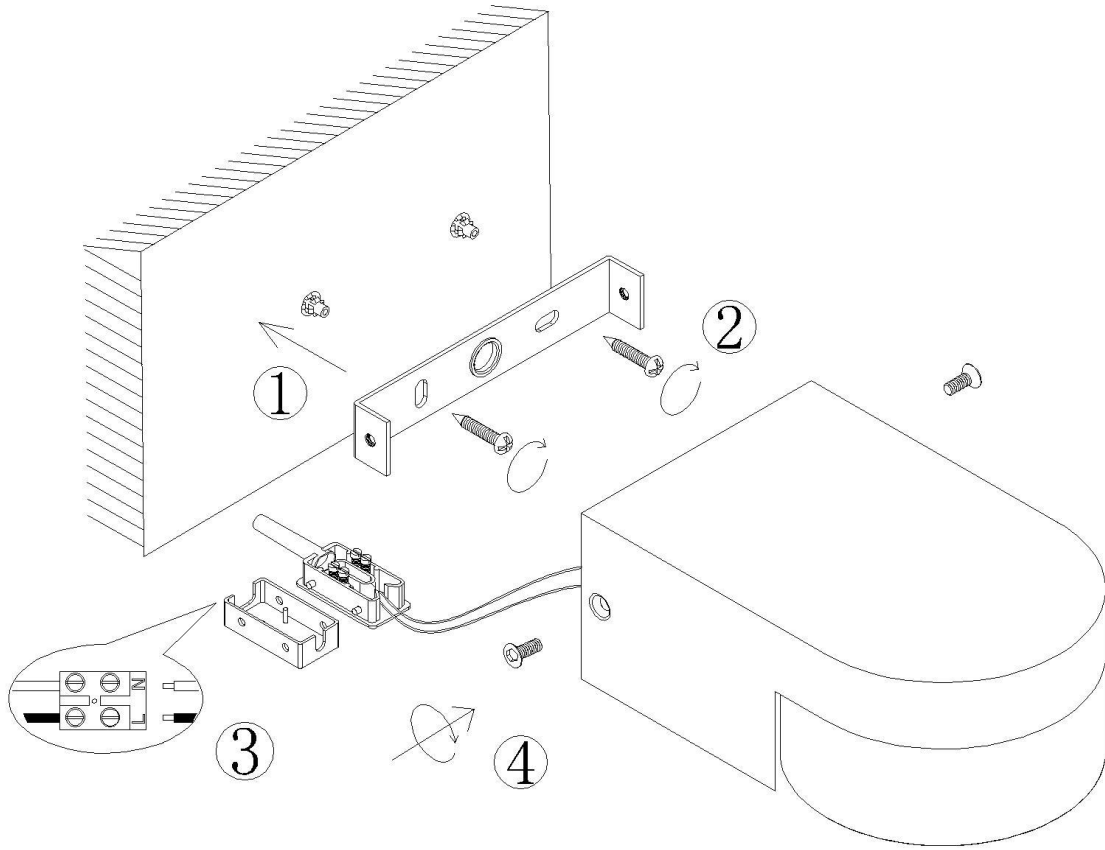

Line drawing of the item

Item number: 33258/05/31

Installation drawing

Technical details

materials used:	Iron+Aluminum
color:	Texture White
dimmable and how is the fixture dimmable:	
size:	Height: Length: Width: Net Weight:
	5.5cm 15.7cm 10cm 1.7kg
power requirements:	220-240V~50Hz
bulb type and maximum Wattage:	LED Max.5W
number of bulbs:	1X5W
IP degree:	IP20