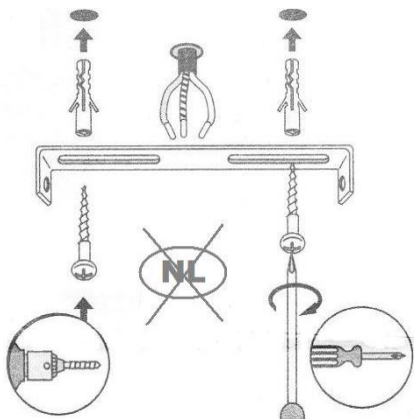

Line drawing of the item

Item number: 33258/05/31

Installation drawing

Technical details

materials used:	Iron+Aluminum
color:	Texture White
dimmable and how is the fixture dimmable:	
size:	Height: Length: Width: Net Weight:
	5.5cm 15.7cm 10cm 1.7kg
power requirements:	220-240V~50Hz
bulb type and maximum Wattage:	LED Max.5W
number of bulbs:	1X5W
IP degree:	IP20