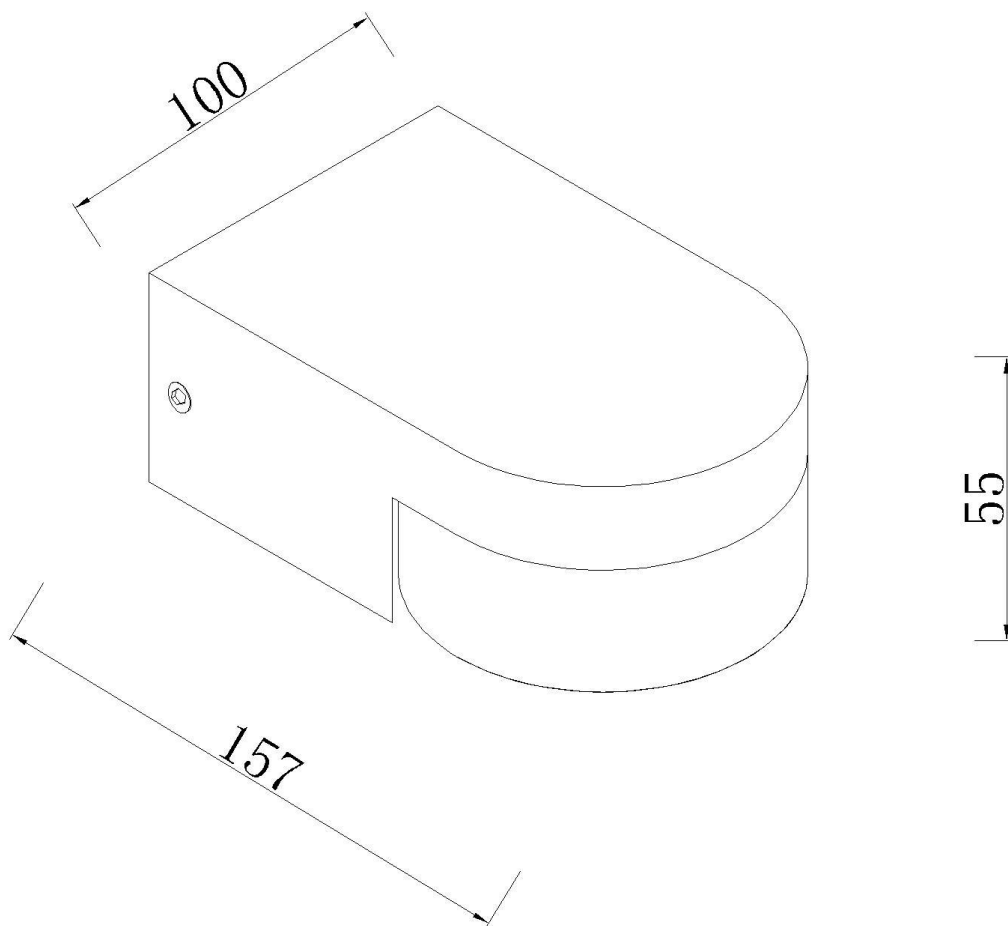

Line drawing of the item

Item number: 33258/05/31

Installation drawing

Technical details

materials used:	Iron+Aluminum
color:	Texture White
dimmable and how is the fixture dimmable:	
size:	Height: Length: Width: Net Weight:
	5.5cm 15.7cm 10cm 1.7kg
power requirements:	220-240V~50Hz
bulb type and maximum Wattage:	LED Max.5W
number of bulbs:	1X5W
IP degree:	IP20