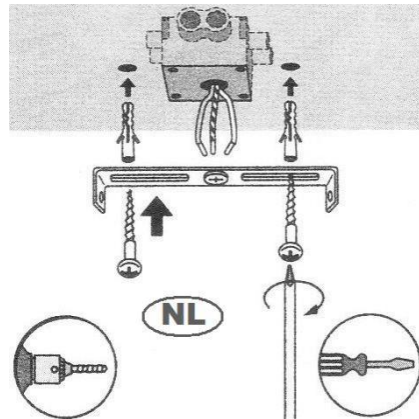

Line drawing of the item

Item number: 33258/05/31

Installation drawing

Technical details

materials used:	Iron+Aluminum
color:	Texture White
dimmable and how is the fixture dimmable:	
size:	Height: Length: Width: Net Weight:
	5.5cm 15.7cm 10cm 1.7kg
power requirements:	220-240V~50Hz
bulb type and maximum Wattage:	LED Max.5W
number of bulbs:	1X5W
IP degree:	IP20